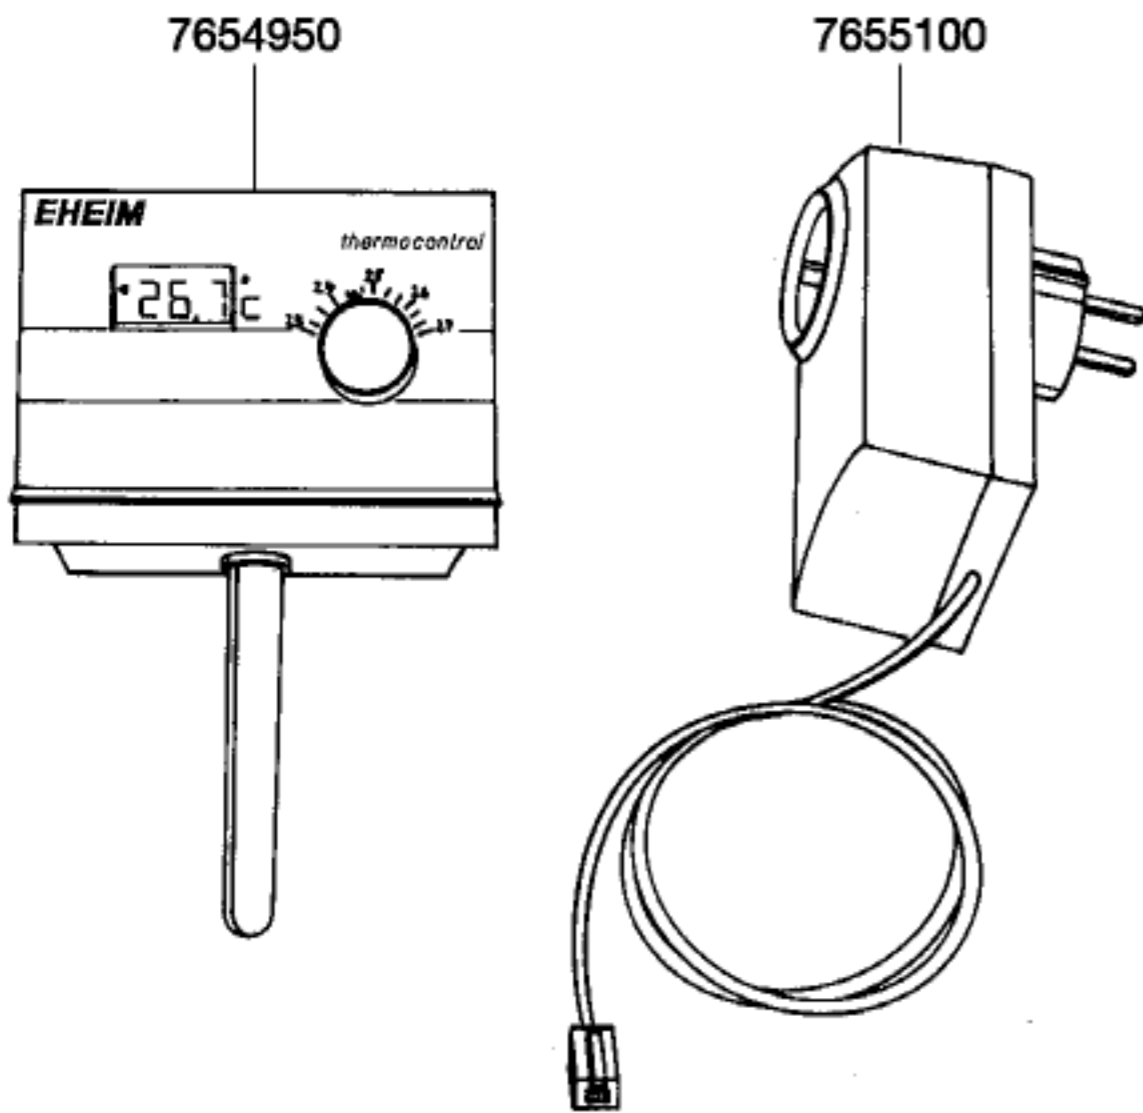

6070300

6070350

Order no.	Spare part
7654950	Thermocontrol unit, modular version for EHEIM <i>professional</i> aquaria
7655100	Plug mains adapter 230 V/50 Hz
7676290	Extension cord (not shown)

Order no.	Spare part
4013050	Suction cup with clip ø 10 mm (2 pieces)
7655008	Thermocontrol unit, standard version
7655100	Plug mains adapter 230 V/50 Hz
7676290	Extension cord (not shown)