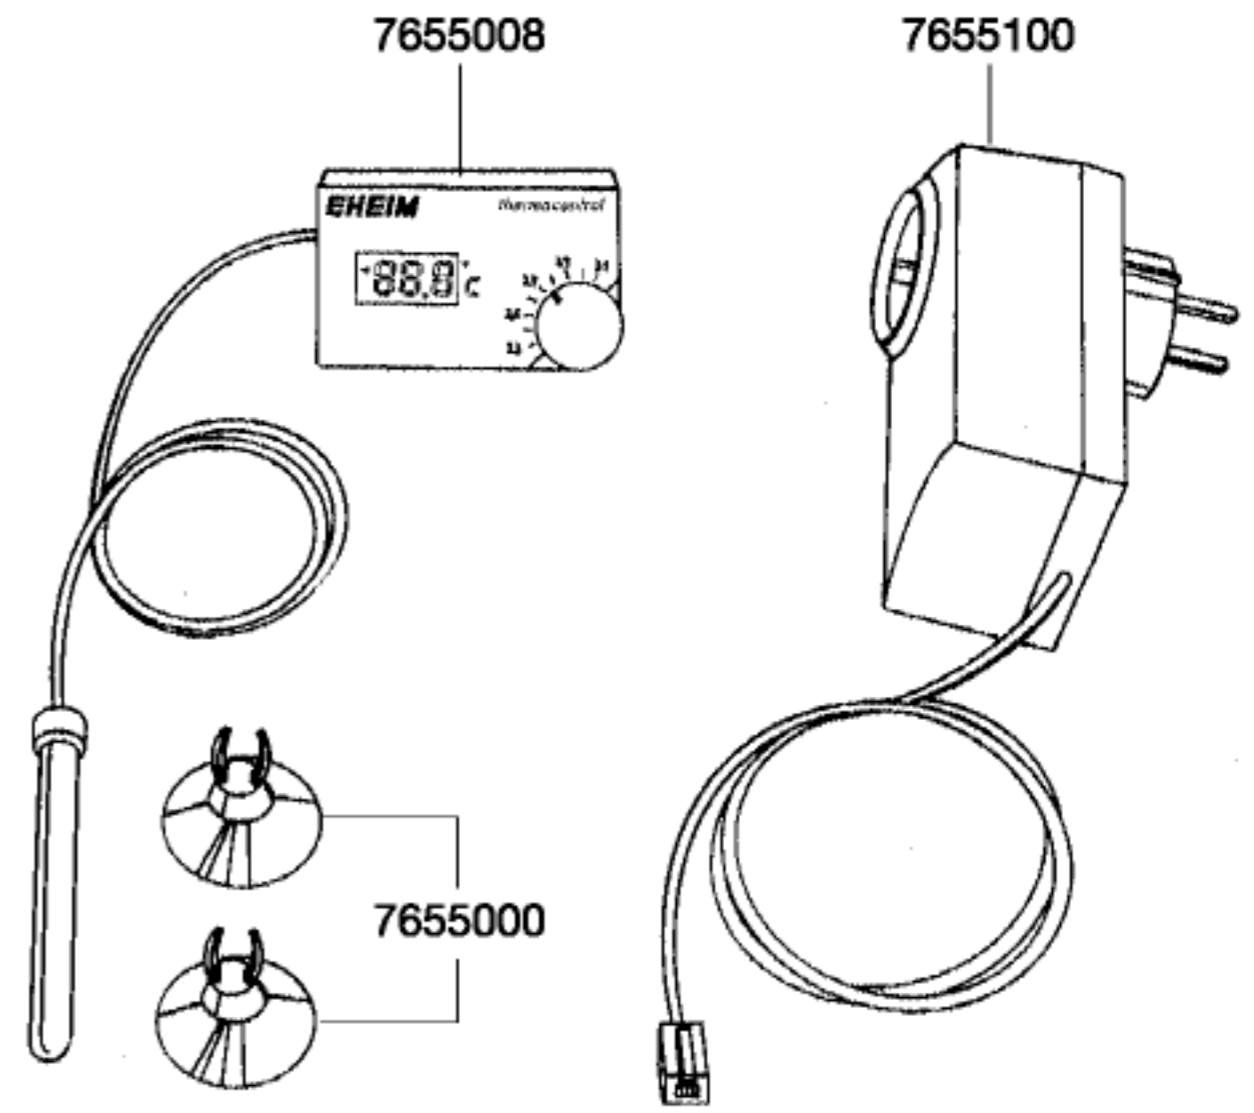

6070300

6070350

Order no.	Spare part
7654950	Thermocontrol unit, modular version for EHEIM <i>professional</i> aquaria
7655100	Plug mains adapter 230 V/50 Hz
7676290	Extension cord (not shown)

Order no.	Spare part
4013050	Suction cup with clip ø 10 mm (2 pieces)
7655008	Thermocontrol unit, standard version
7655100	Plug mains adapter 230 V/50 Hz
7676290	Extension cord (not shown)