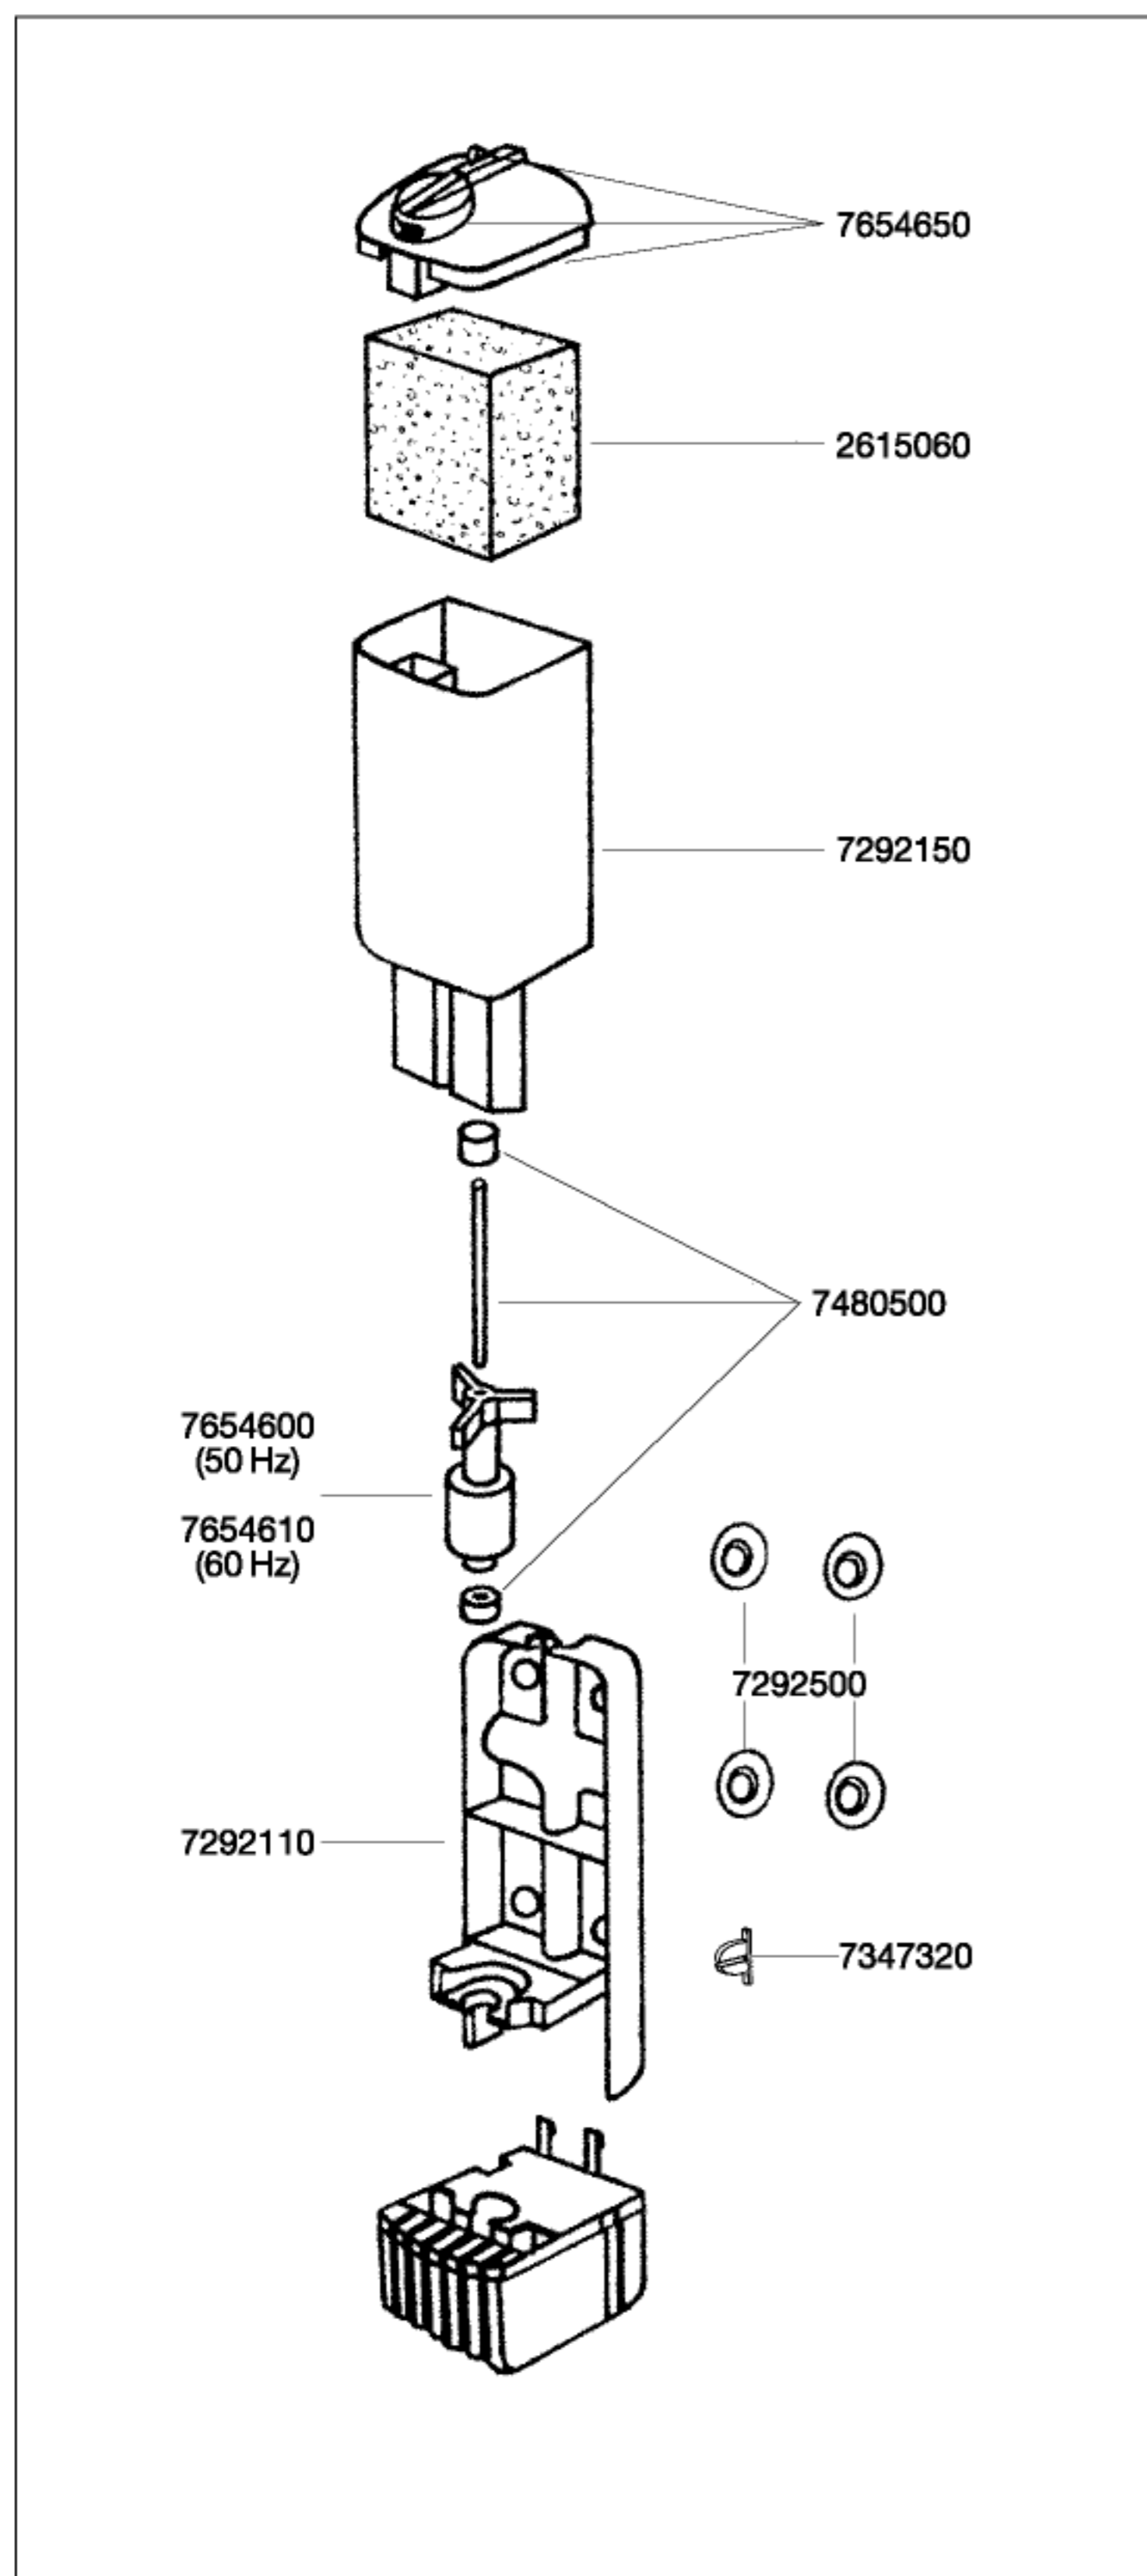

2006 Internal filter

EHEIM

Type	230 V / 50 Hz	120 V / 60 Hz USA	240 V / 50 Hz GB	240 V / 50 Hz AUS	220 V / 60 Hz
2006	2006020	2006390	2006510	2006540	2006630

Order no.	Spare part
2615060	Filter cartridge (2 pieces)
7292500	Suction cup (4 pieces)
7292110	Back panel
7292150	Filter body
7347320	Locking piece (2 pieces)
7480500	Shaft with bushings
7654600	Impeller (50 Hz)
7654610	Impeller (60 Hz)
7654650	Filter body lid complete with jet and power regulator