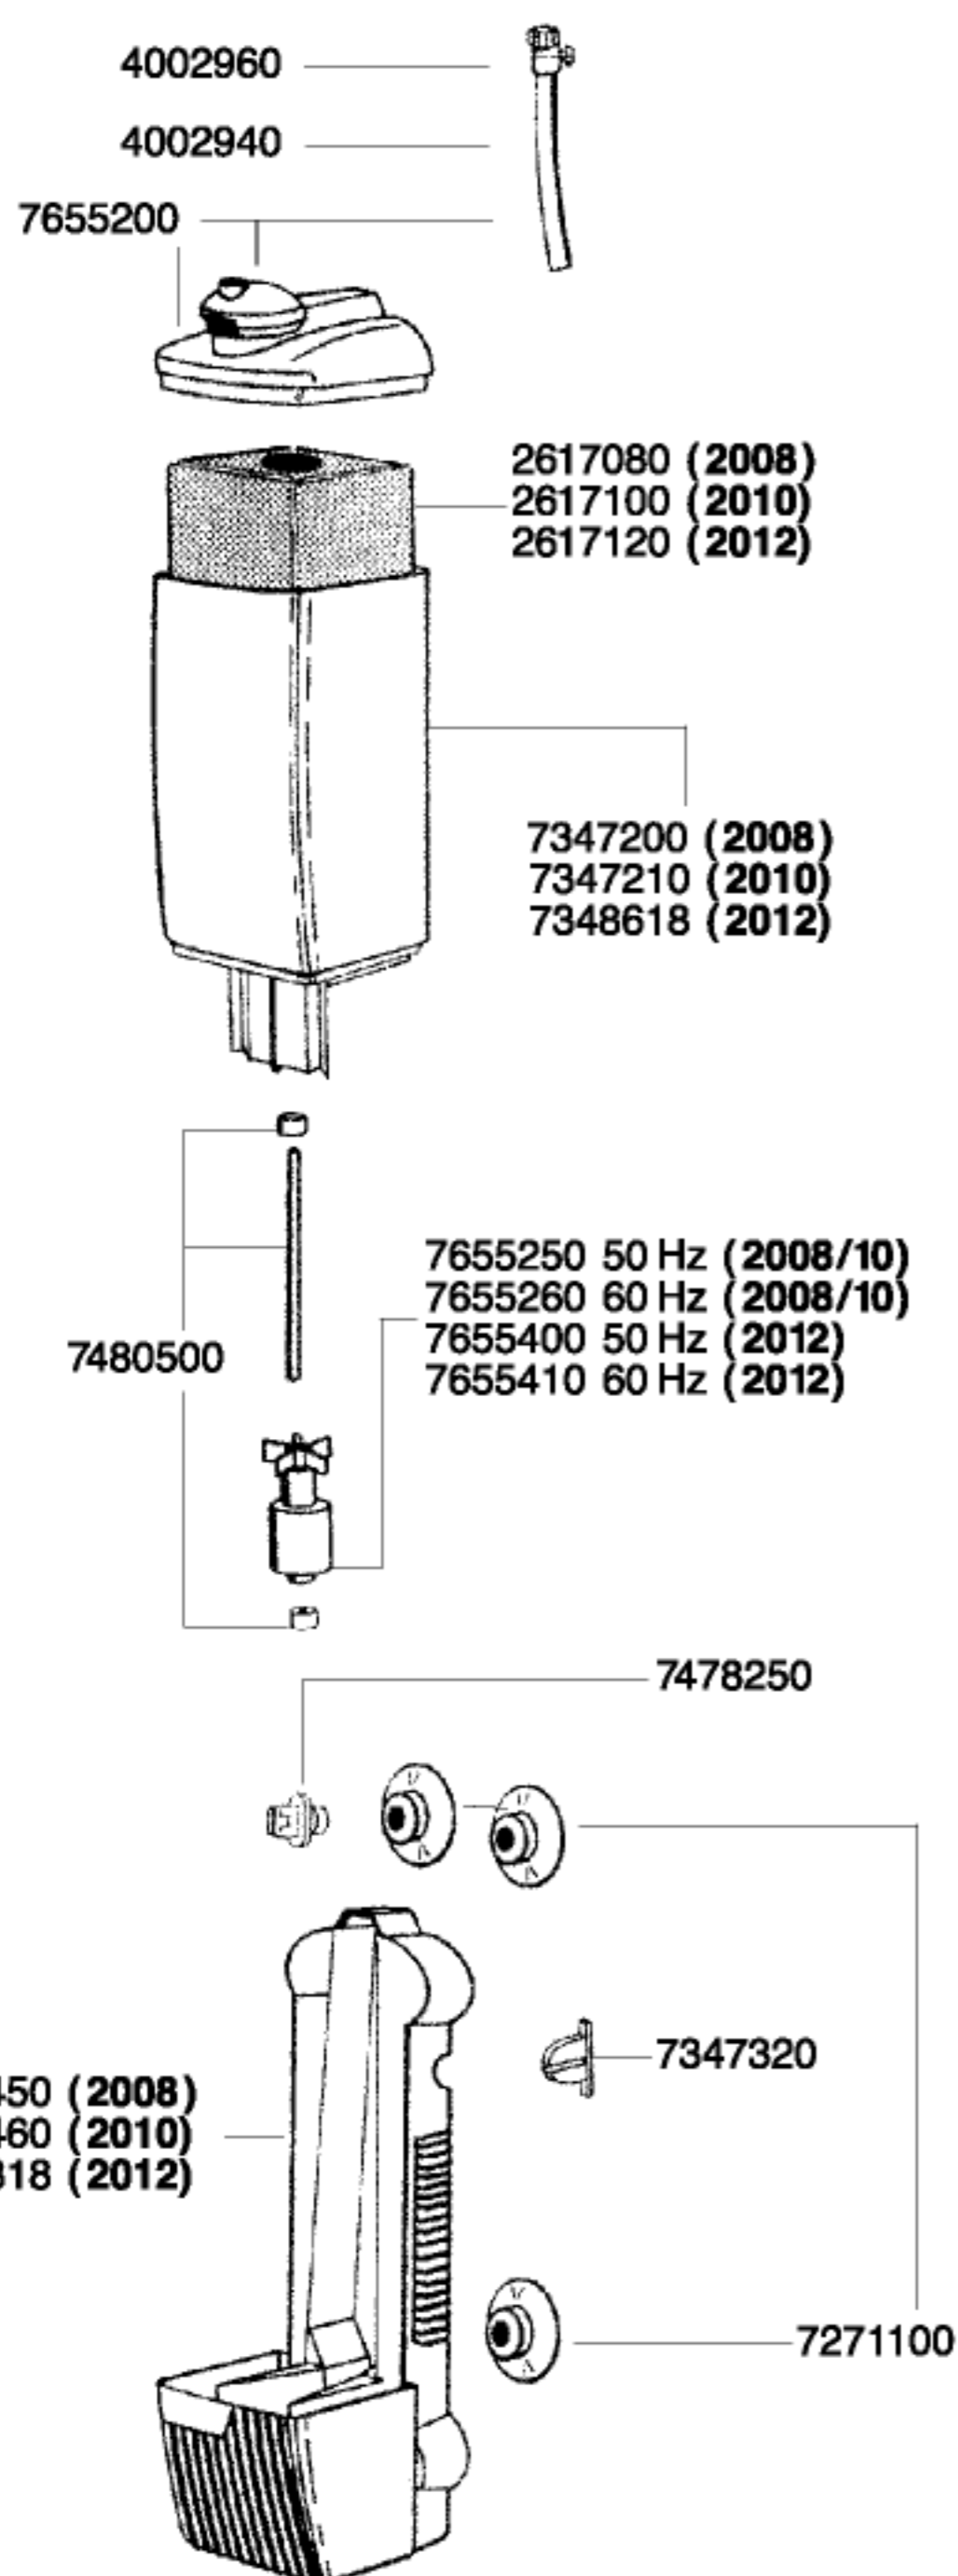

2008 Internal filter
2010 Internal filter
2012 Internal filter

2008/2010/2012

Type	230 V / 50 Hz	120 V / 60 Hz USA	240 V / 50 Hz GB	240 V / 50 Hz AUS	220 V / 60 Hz
2008	2008020	2008390	2008510	2008540	2008630
2010	2010020	2010390	2010510	2010540	2010630
2012	2012020	2012390	2012510	2012540	2012630

Order no.	Spare part
2617080	Filter cartridge (2 pieces)
2617100	Filter cartridge (2 pieces)
2617120	Filter cartridge (2 pieces)
4002940	Hose, ø 4/6 mm
4002960	Air regulating clamp
7271100	Suction cup (4 pieces)
7347200	Filter body for 2008
7347210	Filter body for 2010
7347320	Locking piece (2 pieces)
7347450	Back panel without motor housing for 2008
7347460	Back panel without motor housing for 2010
7348618	Filter body for 2012
7348818	Back panel without motor housing for 2012
7478250	Attachment lug (4 pieces)
7480500	Shaft with bushings
7655200	Filter body lid complete with diffusor and regulating jet
7655250	Impeller (50 Hz) for 2008/2010
7655260	Impeller (60 Hz) for 2008/2010
7655400	Impeller (50 Hz) for 2012
7655410	Impeller (60 Hz) for 2012