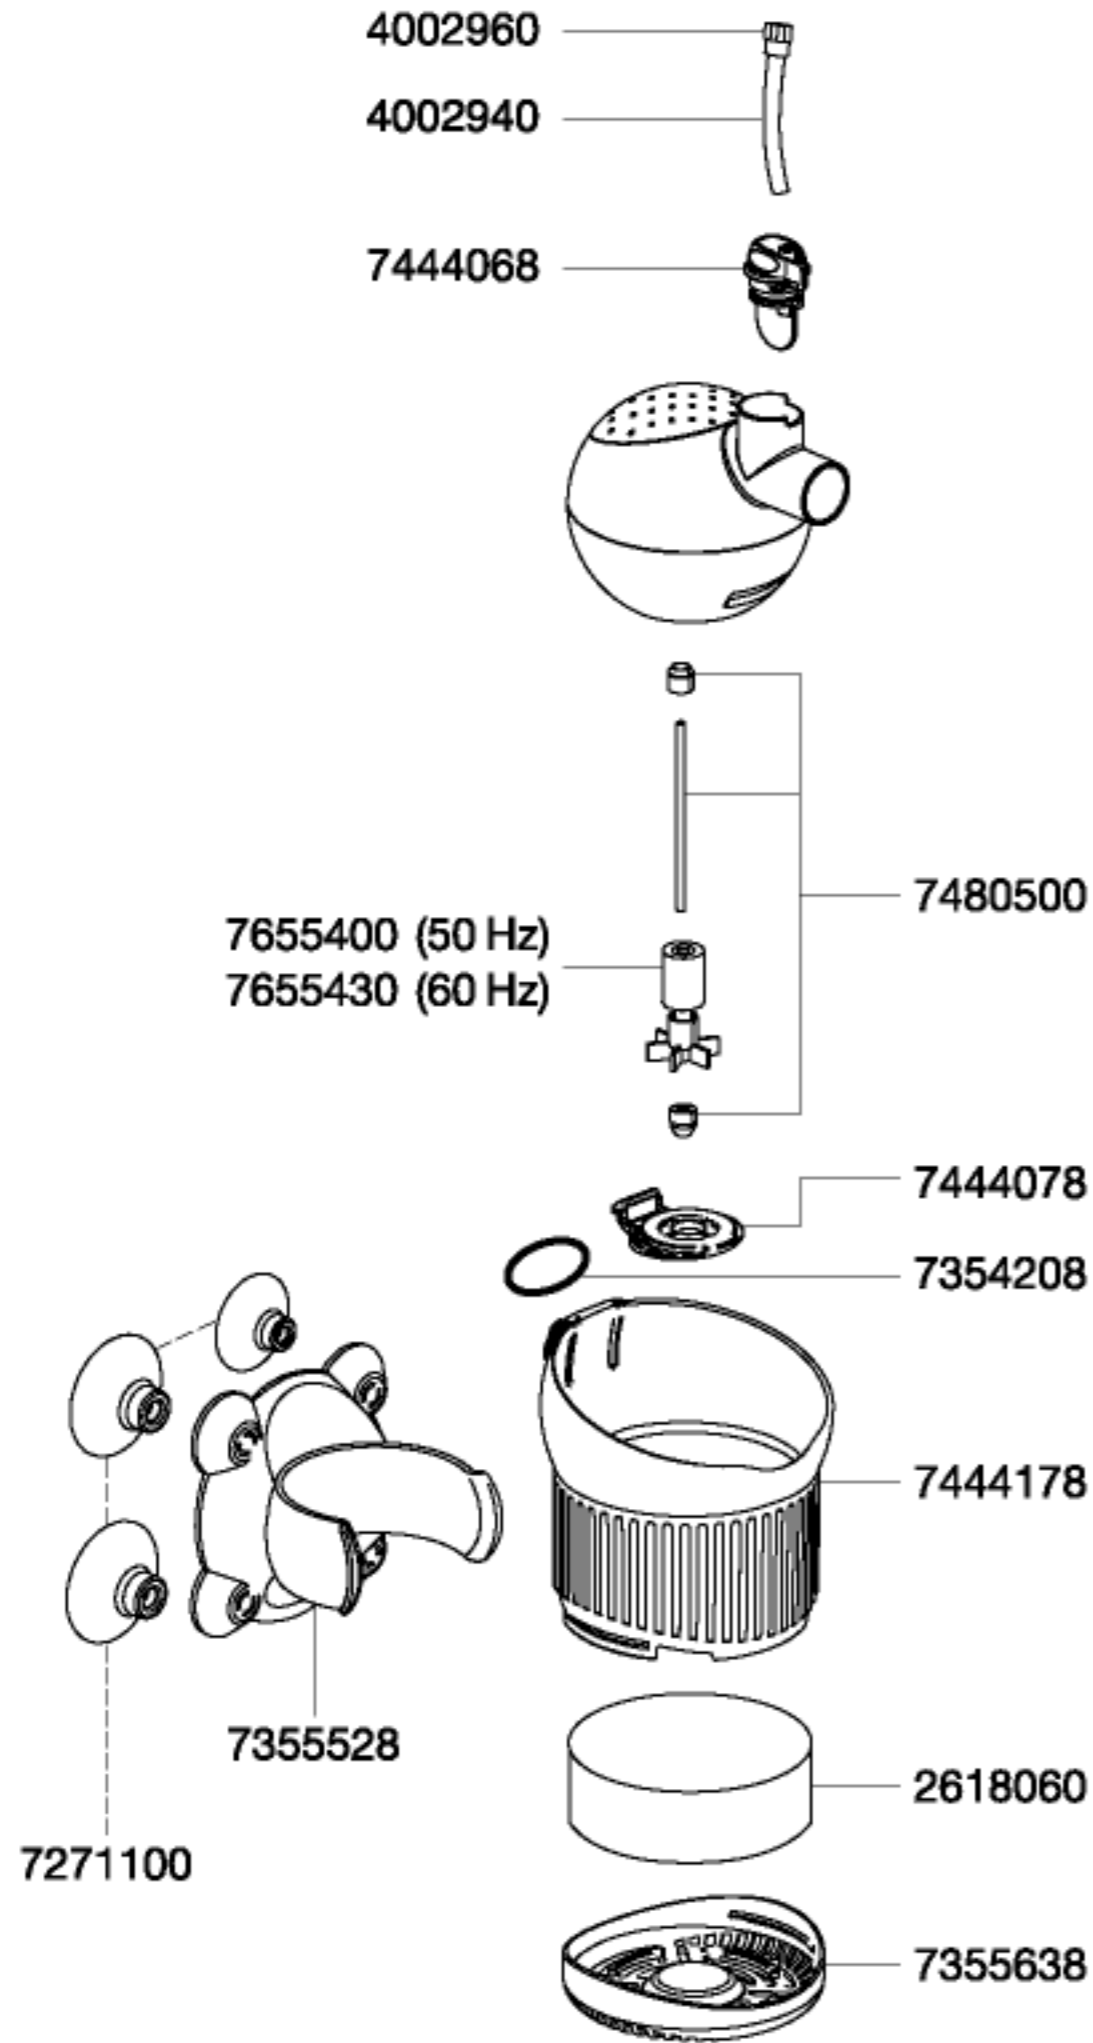

2206 Internal filter

2206

Type	230 V / 50 Hz	120 V / 60 Hz USA	240 V / 50 Hz GB	240 V / 50 Hz AUS	220 V / 60 Hz
2206	2206020	2206390	2206510	2206540	2206630

Order no.	Spare part
2618060	Filter cartridge (2 pieces)
4002940	Hose \varnothing 4/6 mm
4002960	Air regulator
4020080	Up-grade-kit 2206 to 2208: Filter basket with filter cartridge and media-box with fine filter pad (not shown)
7271100	Suction cup (4 pieces)
7354208	Tensioning ring (3 pieces)
735528	Securing ring
7355638	Filter bottom
7444068	Output regulator with o-ring
7444078	Pump cover with bushing
7444178	Pump head holding basket with securing ring
7480500	Shaft with bushings
7655400	Impeller (50 Hz) for 2206
7655430	Impeller (60 Hz) for 2206