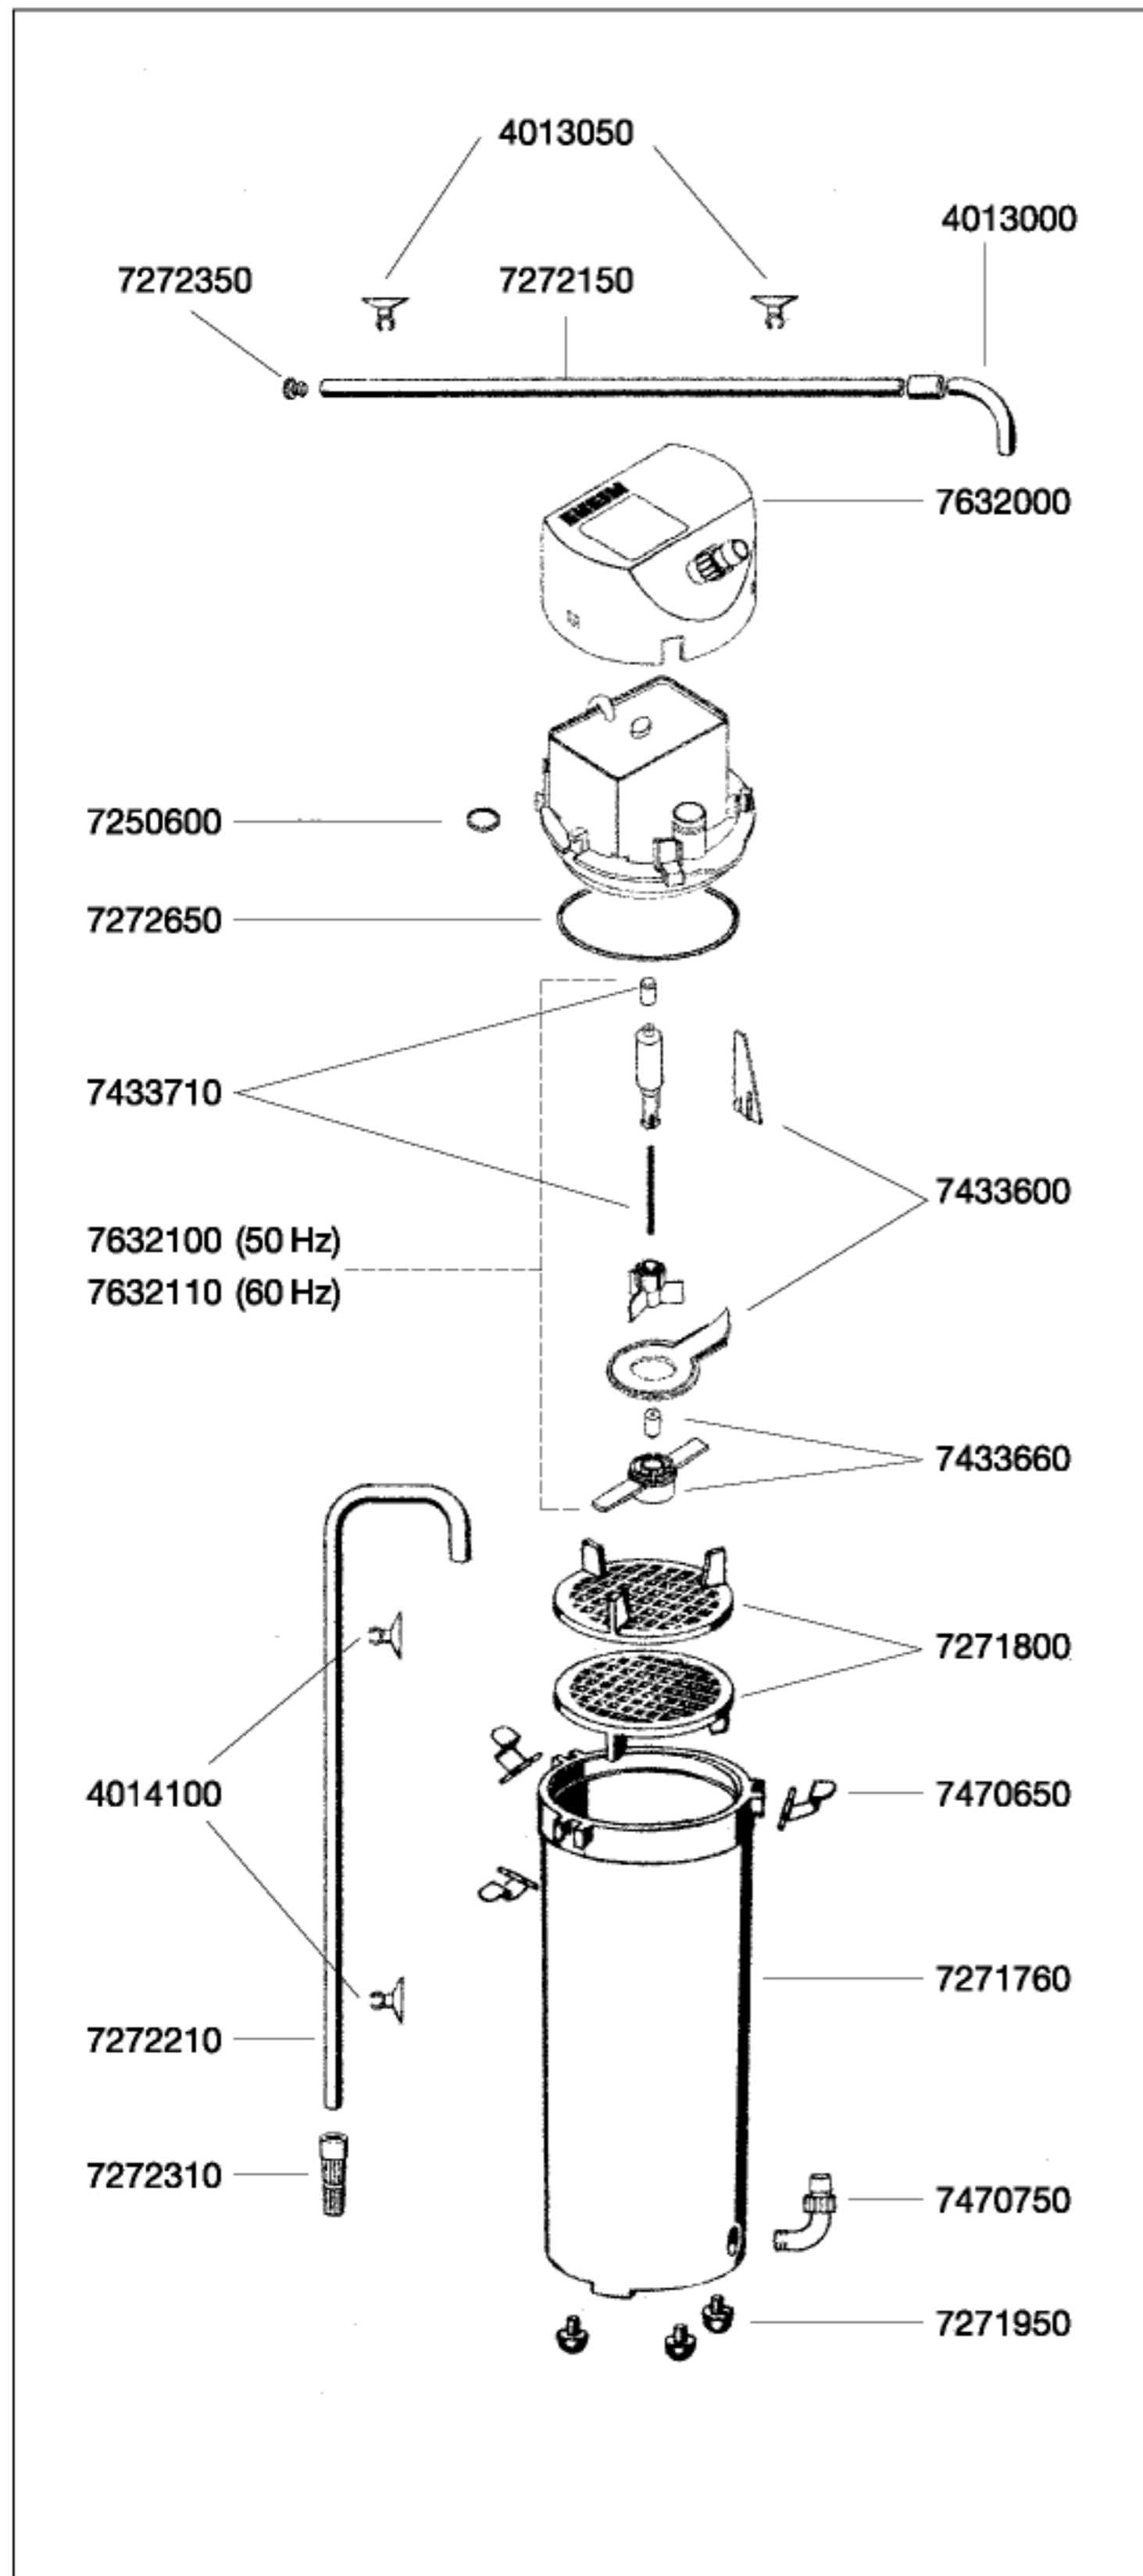

1211 Pump head 2211 External filter

Type	230 V / 50 Hz Europe	120 V / 60 Hz USA	240 V / 50 Hz GB	240 V / 50 Hz AUS	220 V / 60 Hz
1211	1211019	-	-	-	-
2211	-	-	-	2211530	-
2211	-	-	-	-	-
2211	-	-	-	-	-

Order no.	Spare part
1211	Pump head
4003940	Hose, pressure side \varnothing 9/12 mm
4004940	Hose, suction side \varnothing 12/16 mm
4009550	Set of cleaning brushes (not shown)
4013000	Elbow connector
4013050	Suction cup with clip \varnothing 10 mm (2 pieces)
4014100	Suction cup with clip \varnothing 13 mm (2 pieces)
7250600	O-ring (2 pieces)
7271760	Canister
7271800	Lattice screen
7271950	Rubber feet set (5 pieces)
7272150	Outlet jet pipe
7272210	Intake pipe
7272310	Inlet strainer
7272350	Pipe plug (3 pieces)
7272650	Sealing ring
7400008	Filter bag (not shown)
7433600	Pump cover with insert
7433660	Securing piece with bushing
7433710	Set: Shaft with bushing (for 1211, 1213 and 1713)
7470650	Spring clip (4 pieces)
7470700	Accessories bag
7470750	Threaded connector
7632000	Cover
7632100	Set: Impeller complete (50 Hz)
7632110	Set: Impeller complete (60 Hz)