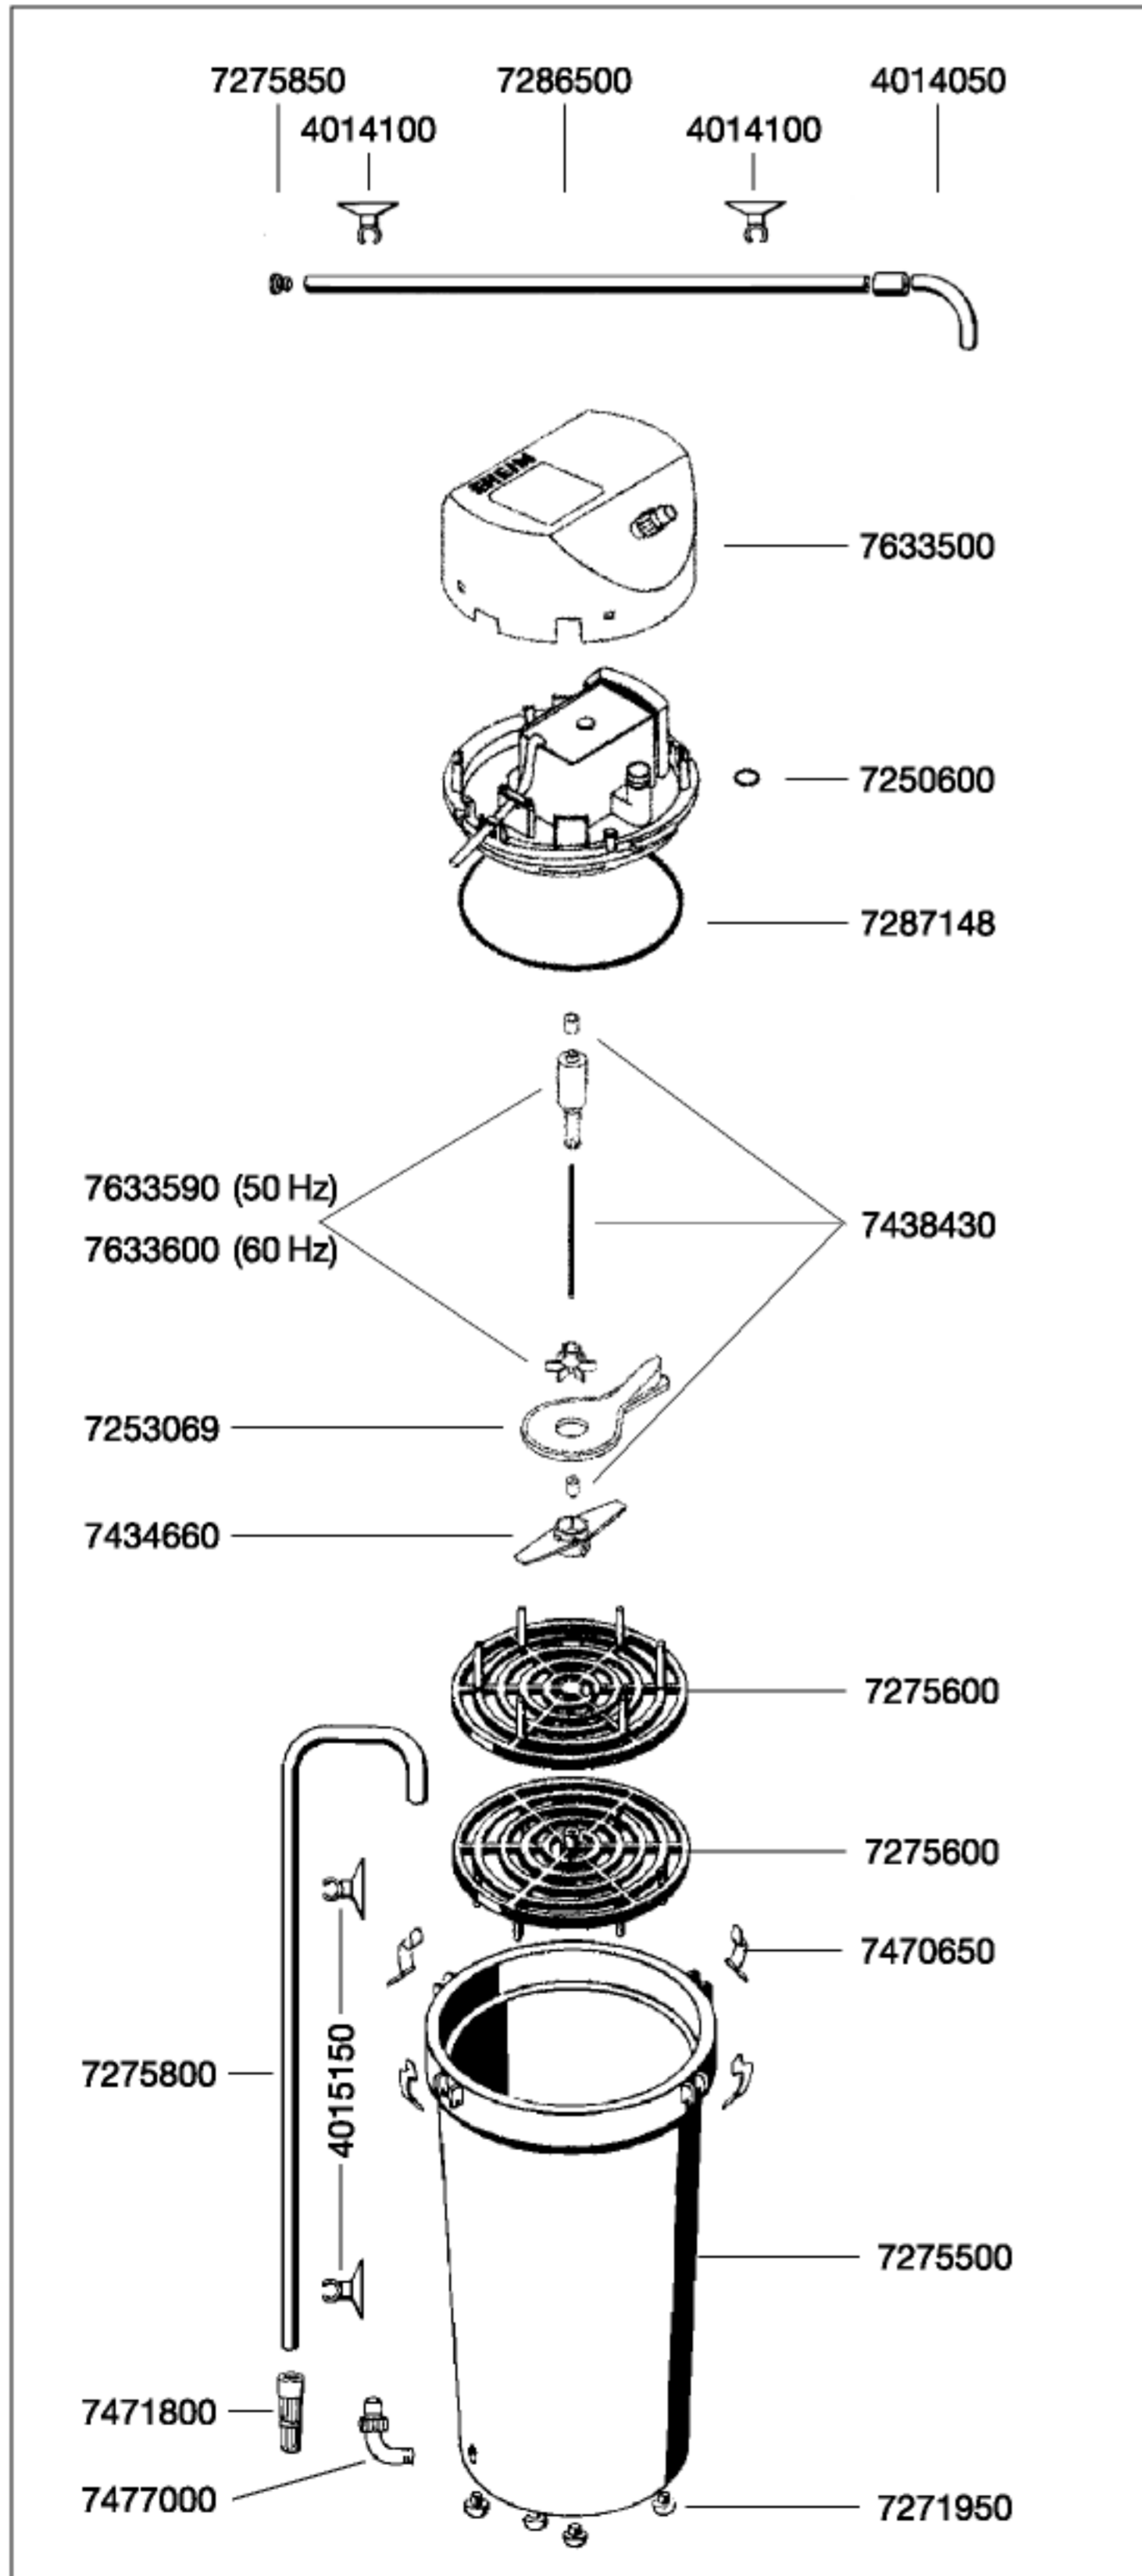

1217 and 1717 Pump head
2217 External filter
2317 Thermofilter

Type	230 V / 50 Hz Europe	120 V / 60 Hz USA	240 V / 50 Hz GB	240 V / 50 Hz AUS	220 V / 60 Hz
1217	1217019	1217099	1217119	1217129	1217189
1717	1717019	-	1717119	-	-
2217	2217010	-	-	-	-
2317	2217020	2217370	2217520	2217550	2217620

Order no.	Spare part
1217	Pump head
4004940	Hose, pressure side
4005940	Hose, suction side
4009570	Set of cleaning brushes (not shown)
4014050	Elbow connector
4014100	Suction cup with clip ø 13 mm (2 pcs.)
4015150	Suction cup with clip ø 17 mm (2 pcs.)
7250600	Sealing ring (2 pieces)
7253069	Pump cover
7271950	Rubber feet set (5 pieces)
7275500	Canister
7275600	Lattice screen
7275800	Intake pipe
7275850	Pipe plug (2 pieces)
7286500	Outlet jet pipe
7287148	Sealing ring
7400008	Filter bag (not shown)
7434660	Securing piece with bushing
7438430	Shaft with bushings
7470650	Spring clip (4 pieces)
7471800	Inlet strainer
7477000	Threaded connector
7477050	Accessories bag
7633500	Cover
7633590	Impeller 50 Hz – from series 88011
7633600	Impeller 60 Hz – from series 88011
1717 / 2317	(not shown)
1717	Pump head with heater only for freshwater
7254760	Fastening screw for lattice screen M 5 x 40 (2 pieces)
7256460	Lattice screen
7634350	Regulating knob
7635000	Cover