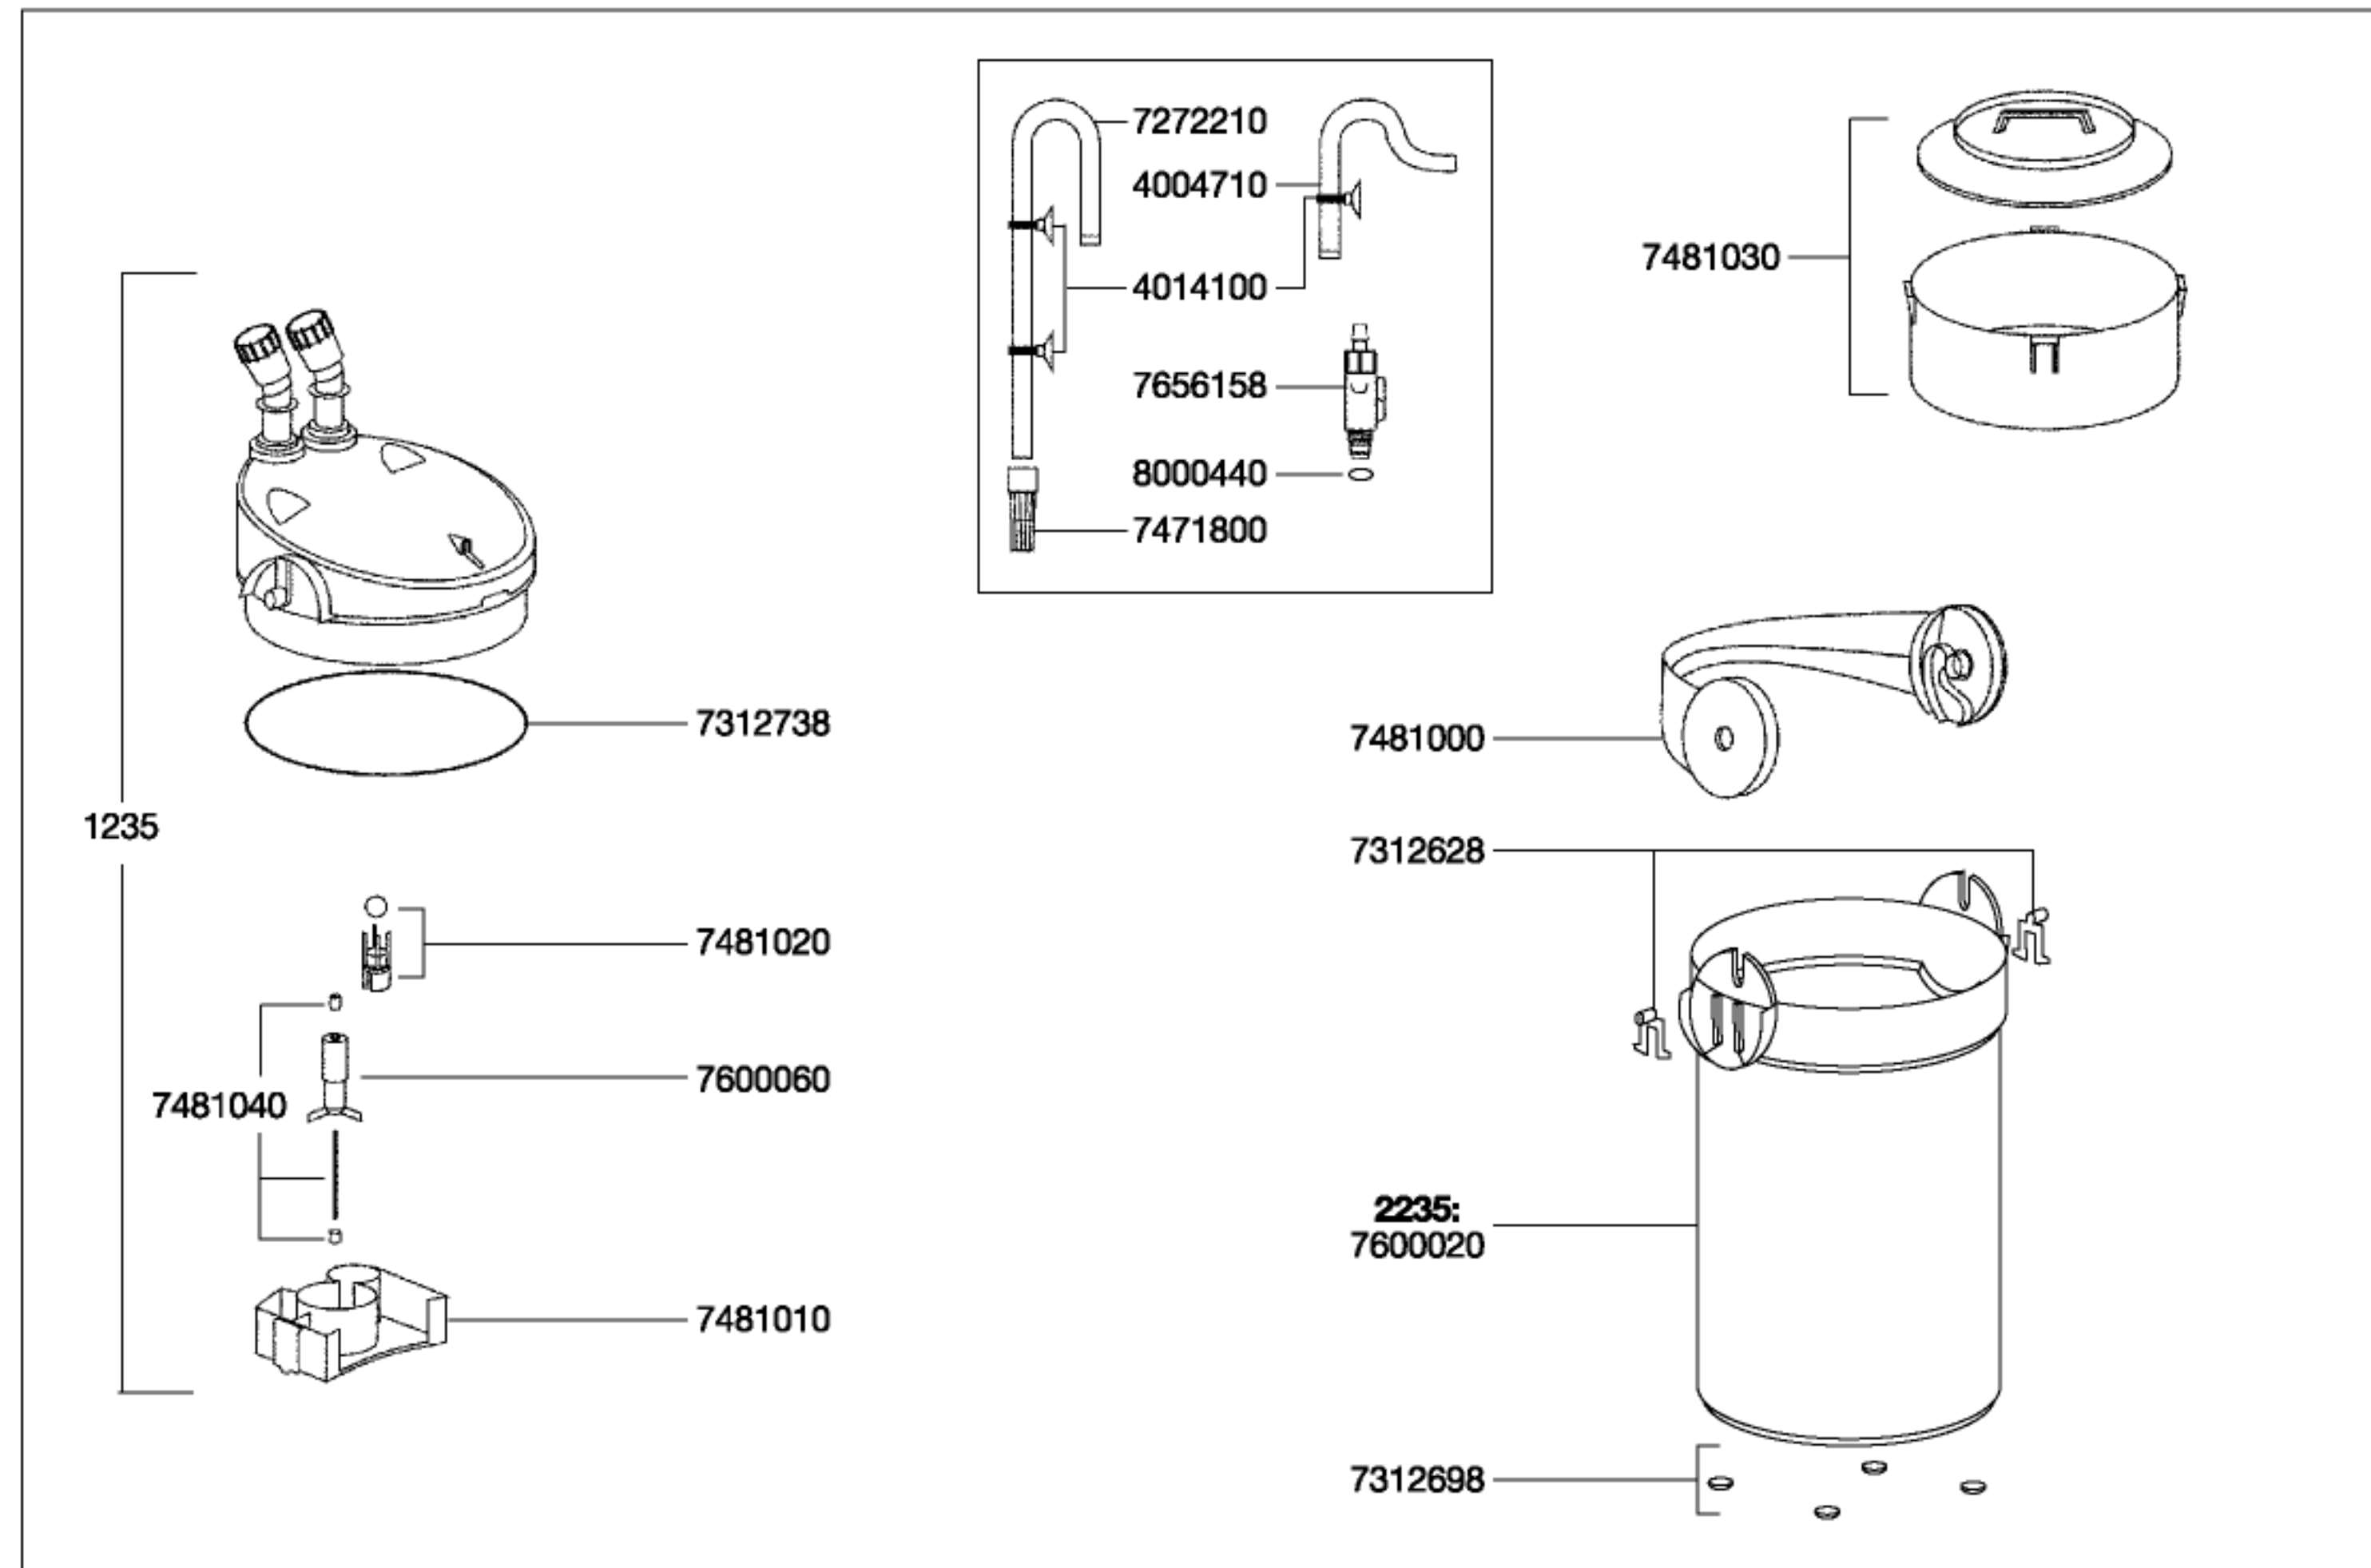

**1235 Pump head**  
**2235 External filter**

Type	230 V / 50 Hz Europe	120 V / 60 Hz USA	240 V / 50 Hz GB	240 V / 50 Hz AUS	220 V / 60 Hz
<b>1235</b>	1235010	1235090	1235110	1235120	1235180
<b>2235</b>	2235020	2235390	2235510	2235540	2235630

Order no.	Spare part	2235
1235	Pump head complete	
2616310	Coarse filter pad (3 pcs.) (not shown)	
2616315	Fine filter pad (3 pcs.) (not shown)	
2628310	Carbon filter pad (3 pcs.) (not shown)	
4004940	Hose, suction and pressure side	
4004710	Outlet pipe	
4014100	Suction cup with clip (2 pieces)	
7312628	Handle connector (2 pieces)	
7312698	Rubber feet (4 pieces)	
7312738	Sealing ring	

Order no.	Spare part	2235
7471800	Inlet strainer	
7481000	Multi-function lever with slot	
7481010	Pump chamber with bushing	
7481020	Ball with ball cage	
7481030	Filter container with cover	
7481040	Shaft with bushings	
7600020	Filter canister	
7600060	Impeller (50/60 Hz)	
7656158	Intake pipe complete	
8000440	Set: Sealing ring for intake pipe	