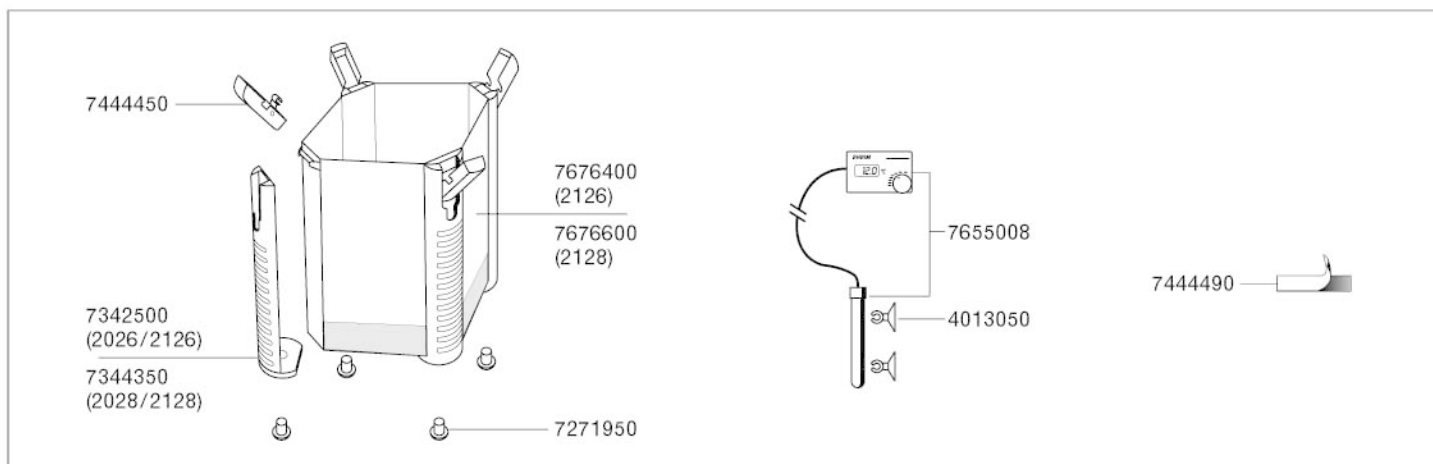

2126 External filter 2128 Thermofilter

Type	230 V / 50 Hz Europe	120 V / 60 Hz USA	240 V / 50 Hz GB	240 V / 50 Hz AUS	220 V / 60 Hz
1328	1328010	1328090	1328110	1328120	1328180
2126	2126010	2126380	2126500	2126530	2126620
2128	2128010	2128380	2128500	2128530	2128620
For marine water:					
2126	2126800	2126830	2126850	2126860	-
2128	2128800	2128830	2128850	2128860	-

Order no.	Spare part	2026/2028
1328	Pump head complete	
2616260	Set of filter pads	
2616265	Set of fine filter pads	
4005710	Outlet pipe	
4005940	Hose, ø 16/22 mm	
4015150	Suction cup with clip (2 pieces)	
7271950	Rubber feet set (5 pieces)	
7275800	Intake pipe	
7277708	Pipe plug	
7342200	Input connector	
7342500	Side protection	
7343150	Sealing gasket	
7343390	Rubber seals	
7343850	Spray bar	
7344050	Lattice screen	
7344350	Side protection	
7345988	Vaseline	
7354008	Adapter lever	
7354158	Hose clamp complete	
7444190	Set of sealing rings for double tap unit	
7444390	Shaft with bushings	
7444410	Ball	
7444420	Pump cover complete	
7444430	Cover complete	
7444440	Set of screws complete	
7444450	EZ clips complete	

Order no.	Spare part	2026/2028
7444490	Velcro tape	
7444578	Adapter complete	
7471800	Inlet strainer	
7480650	Filter media container	
7656180	Impeller 50 Hz	
7656190	Impeller 60 Hz	
7676000	Filter canister complete with side protections and rubber feet for 2026	
7676020	Filter canister compl. with side protect. and rubber feet for 2028 (not shown)	