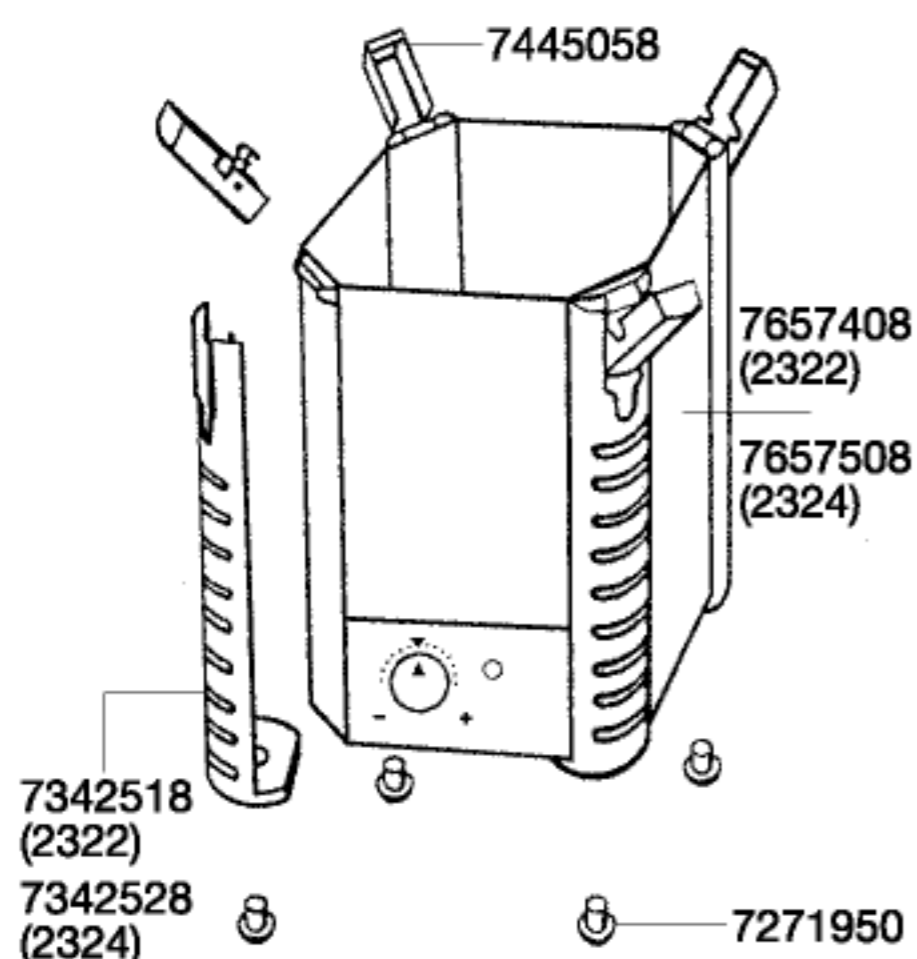

2222 External filter
2224 External filter
2322 Thermofilter
2324 Thermofilter

2322/2324

Type	230 V / 50 Hz Europe	120 V / 60 Hz USA	240 V / 50 Hz GB	240 V / 50 Hz AUS	220 V / 60 Hz
1224	1224019	1224099	1224119	1224129	1224189
2322	2322010	2322380	2322500	2222530	2222620
2324	2324010	-	2324500	2224530	2224620

Order no.	Spare part	2222 / 2224
7433720	Shaft with bushings	
7445008	Filter media container for 2222 / 2322	
7445018	Filter media container for 2224 / 2324	
7445058	EZ clip	
7445108	Adapter complete	
7445180	Hose clamp	
7445190	Pump cover	
7445200	Set of sealing rings for adapter	
7471800	Inlet strainer	
7657308	Filter canister complete with side protections and rubber feet for 2222 (not shown)	
7657318	Filter canister complete with side protections and rubber feet for 2224 (not shown)	
7657360	Impeller 50 Hz	
7657370	Impeller 60 Hz	
7657390	Pump cover complete	
Order no.	Spare part	2322 / 2324
7657408	Filter canister complete with side protections, rubber feet and heater (230 V / 50 Hz Euro-plug) for 2322 only for freshwater	
7657508	Filter canister complete with side protections, rubber feet and heater (230 V / 50 Hz Euro-plug) for 2324 only for freshwater	

Order no.	Spare part	2222 / 2224
1224	Pump head complete for 2222/2224 and 2322/2324 (without adapter)	
2616220	Set of filter pads	
2616225	Set of fine filter pads	
4004710	Outlet pipe	
4004940	Hose, pressure and suction side	
4014100	Suction cup with clip (2 pieces)	
7271950	Rubber feet set (5 pieces)	
7272210	Intake pipe	
7275850	Pipe plug (2 pieces)	
7286500	Outlet jet pipe	
7342378	Insert	
7342518	Side protection 2222 / 2322	
7342528	Side protection 2224 / 2324	
7343118	Locking clamp for adapter	
7343168	Sealing gasket	
7343390	Rubber seals (3 pieces)	
7343418	Cleaning plug for pump head	