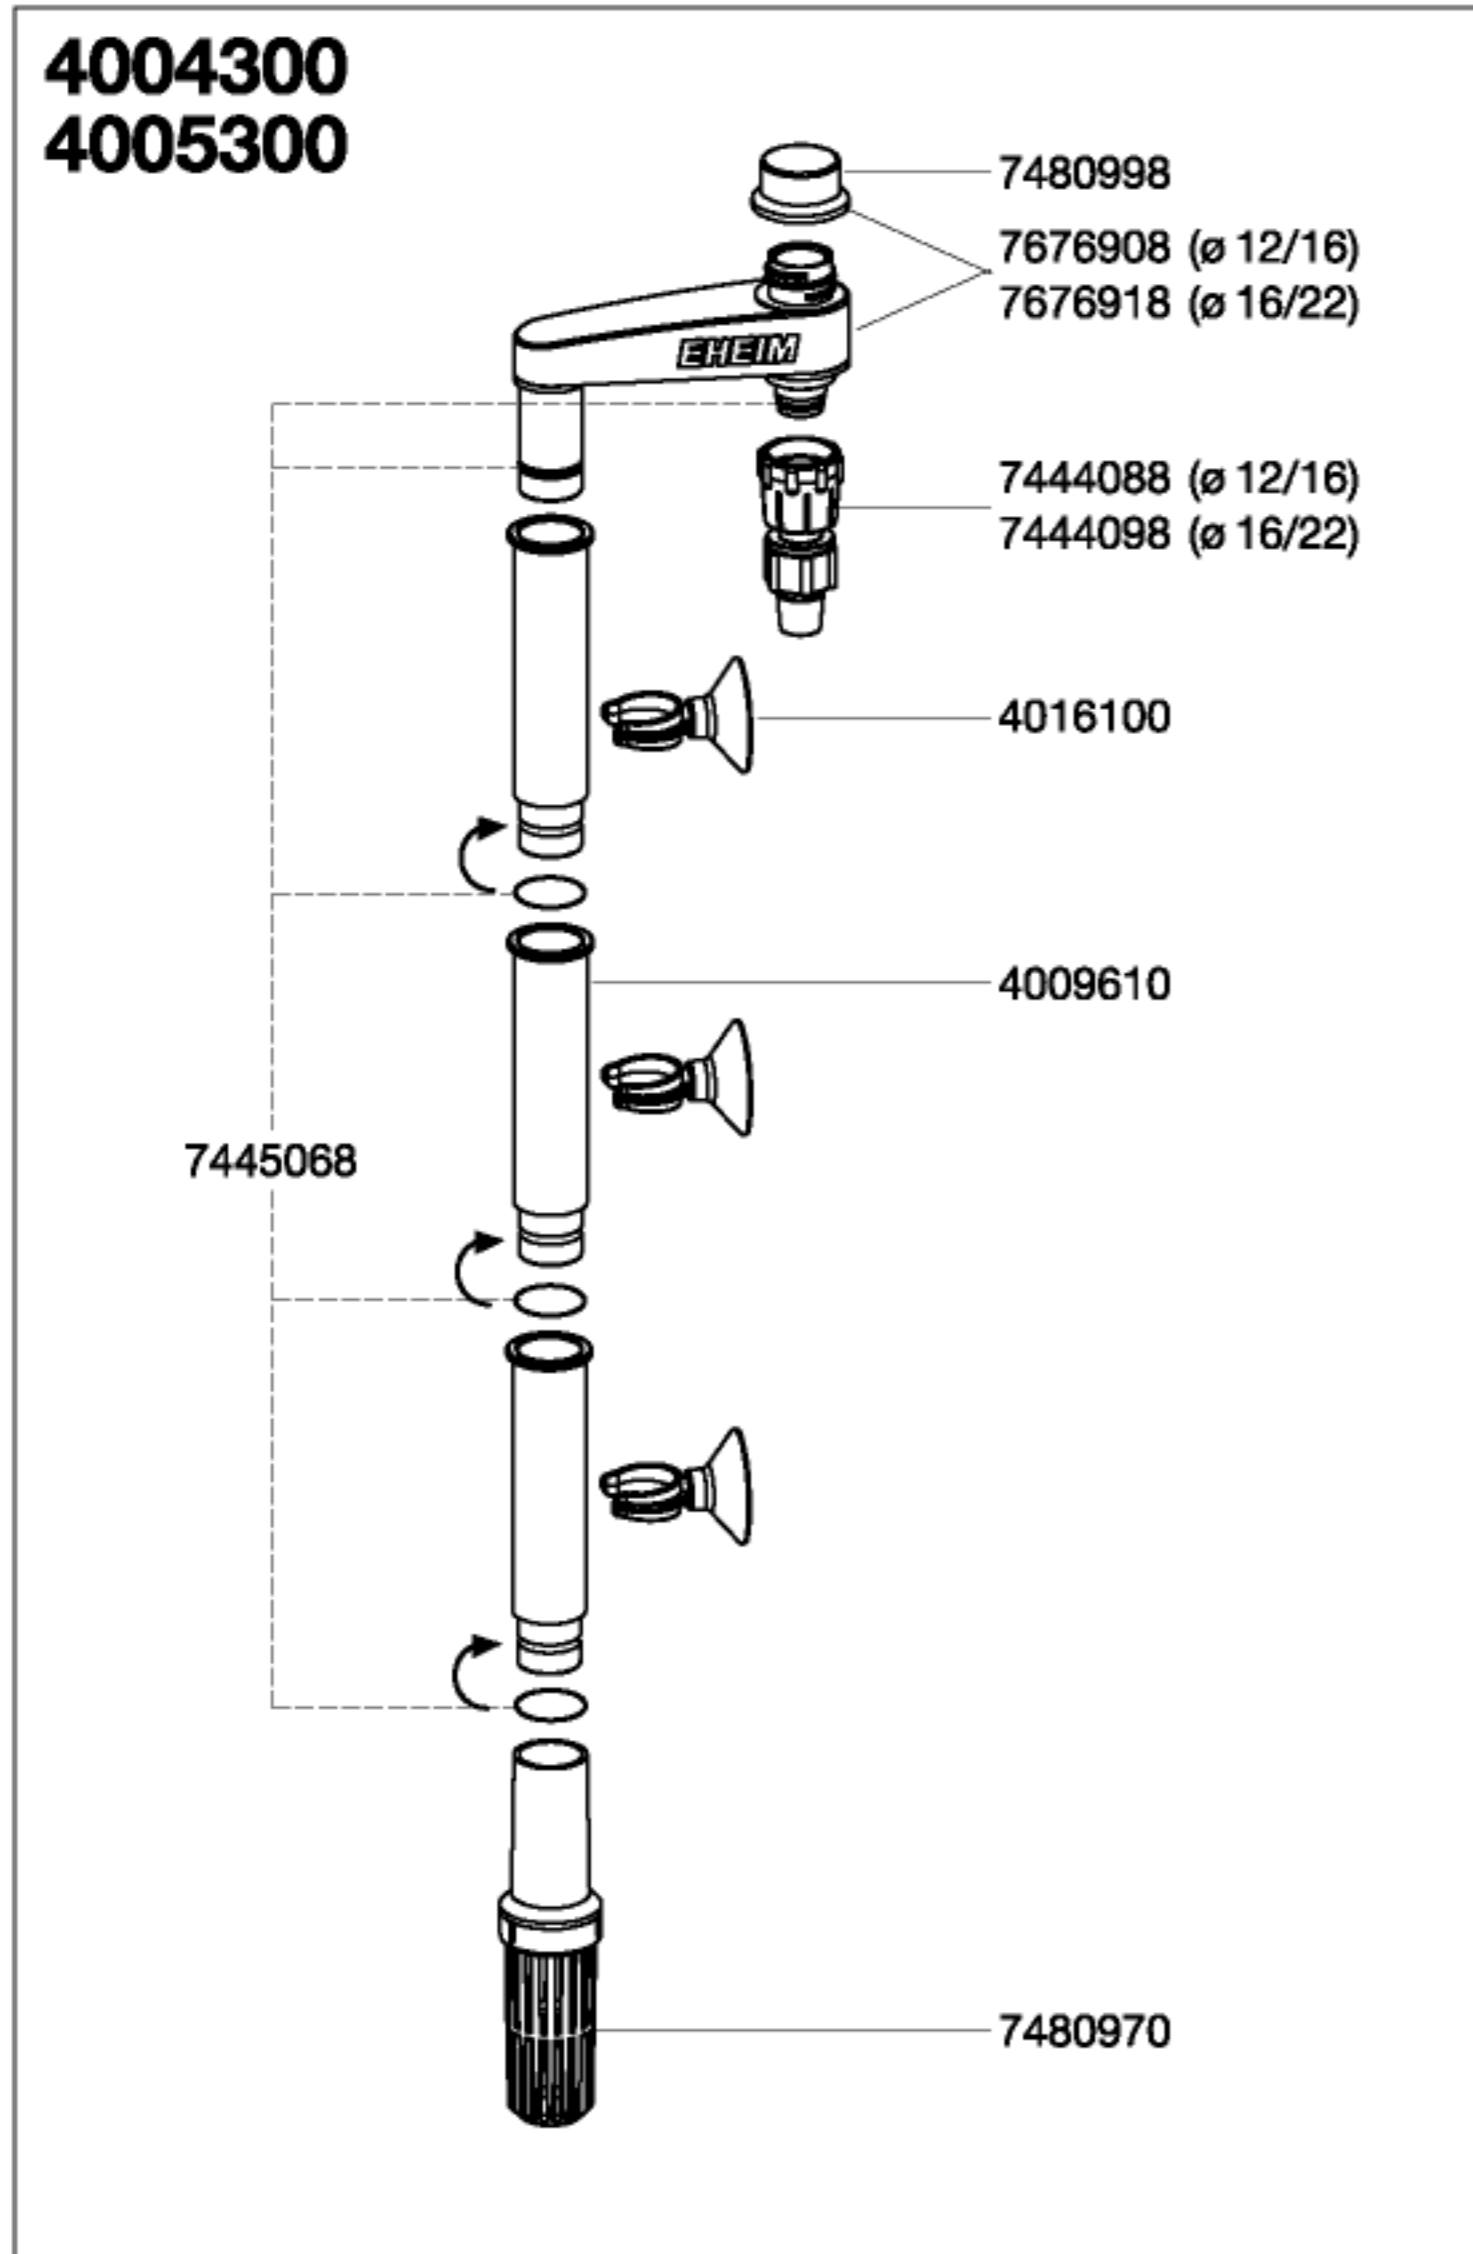

4004300 Universal Installation Kit 1 for ø 12 mm

4005300 Universal Installation Kit 1 for ø 16 mm

4004310 Universal Installation Kit 2 for ø 12 mm

4005310 Universal Installation Kit 2 for ø 16 mm

Order no.	Spare part	4004300/4005300
4009610	Extension kit 1 with 2 extension pieces	
4016100	Suction cup with clip (2 pieces)	
7444088	Hose coupling (ø 12/16 mm)	
7444098	Hose coupling (ø 16/22 mm)	
7445068	Set of sealing rings	
7480970	Inlet strainer	
7480998	Cap	
7676908	Connector complete with cup and sealing rings for hose ø 12/16	
7676918	Connector complete with cup and sealing rings for hose ø 16/22	

Order no.	Spare part	4004310/4005310
4009620	Extension kit 2 with 2 extension pieces	
4009630	Elbow piece	
4016100	Suction cup with clip (2 pieces)	
7320258	Stopper	
7444088	Hose coupling (ø 12/16 mm)	
7444098	Hose coupling (ø 16/22 mm)	
7445068	Set of sealing rings	
7480998	Cap	
7676908	Connector complete with cup and sealing rings for hose ø 12/16	
7676918	Connector complete with cup and sealing rings for hose ø 16/22	