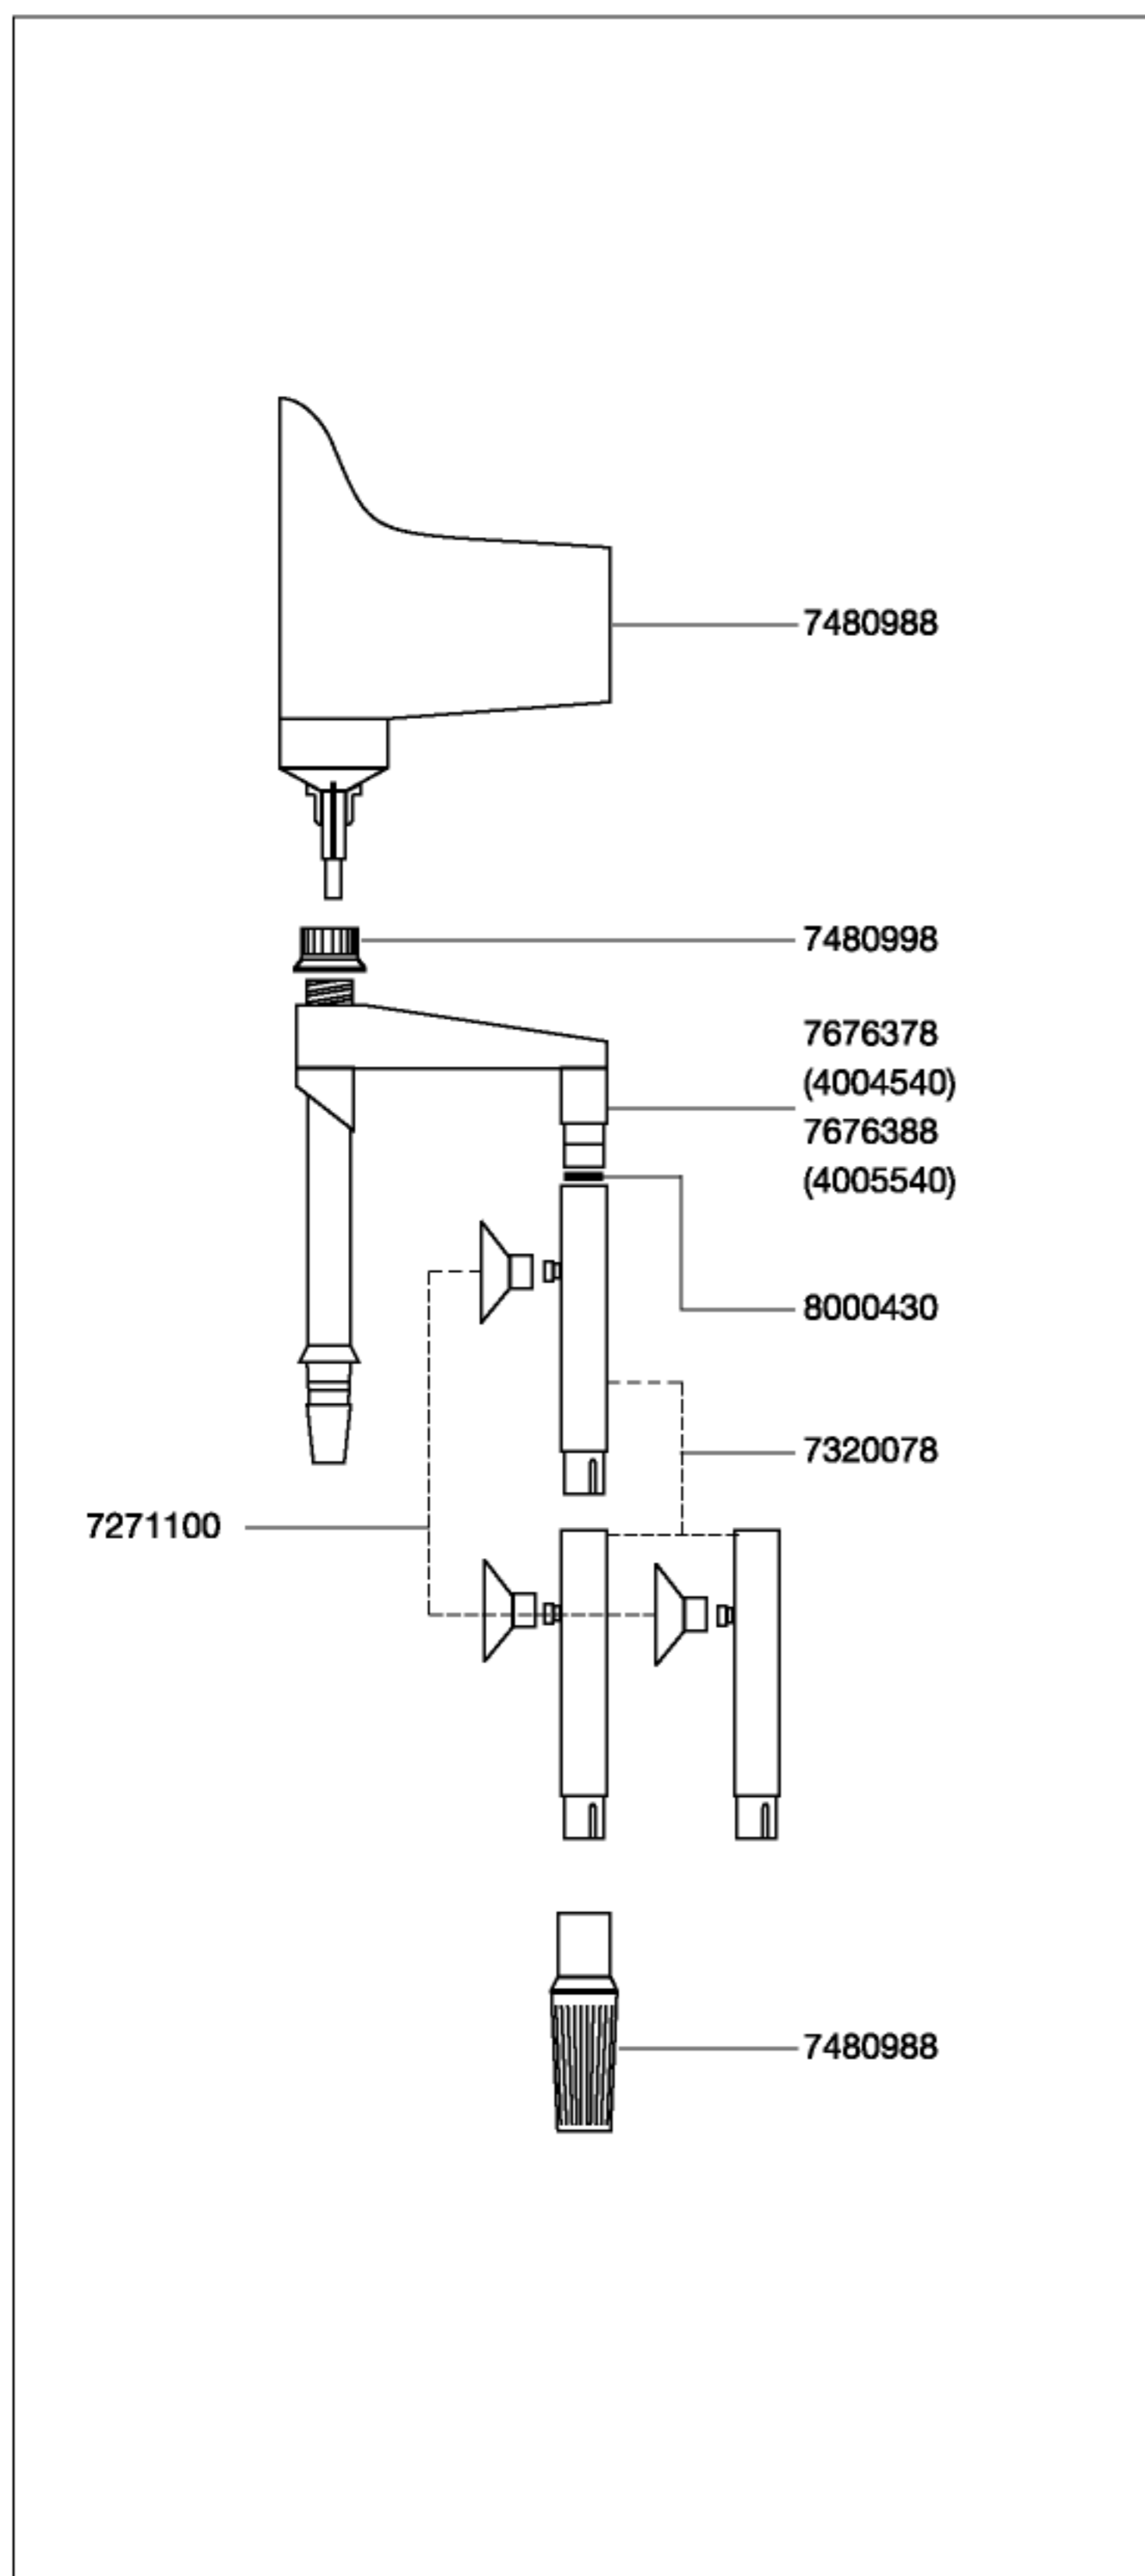

4004540 Priming aid for ø 12 mm
4005540 Priming aid for ø 16 mm

Order no.	Spare part	4004540 / 4005540
7271100	Suction cup (4 pieces)	
7320078	Extension pipe	
7480970	Inlet strainer	
7480988	Water container	
7480998	Sealing cap	
7676378	Overflow bend for 4004540	
7676388	Overflow bend for 4005540	
8000430	Sealing ring (2 pieces)	