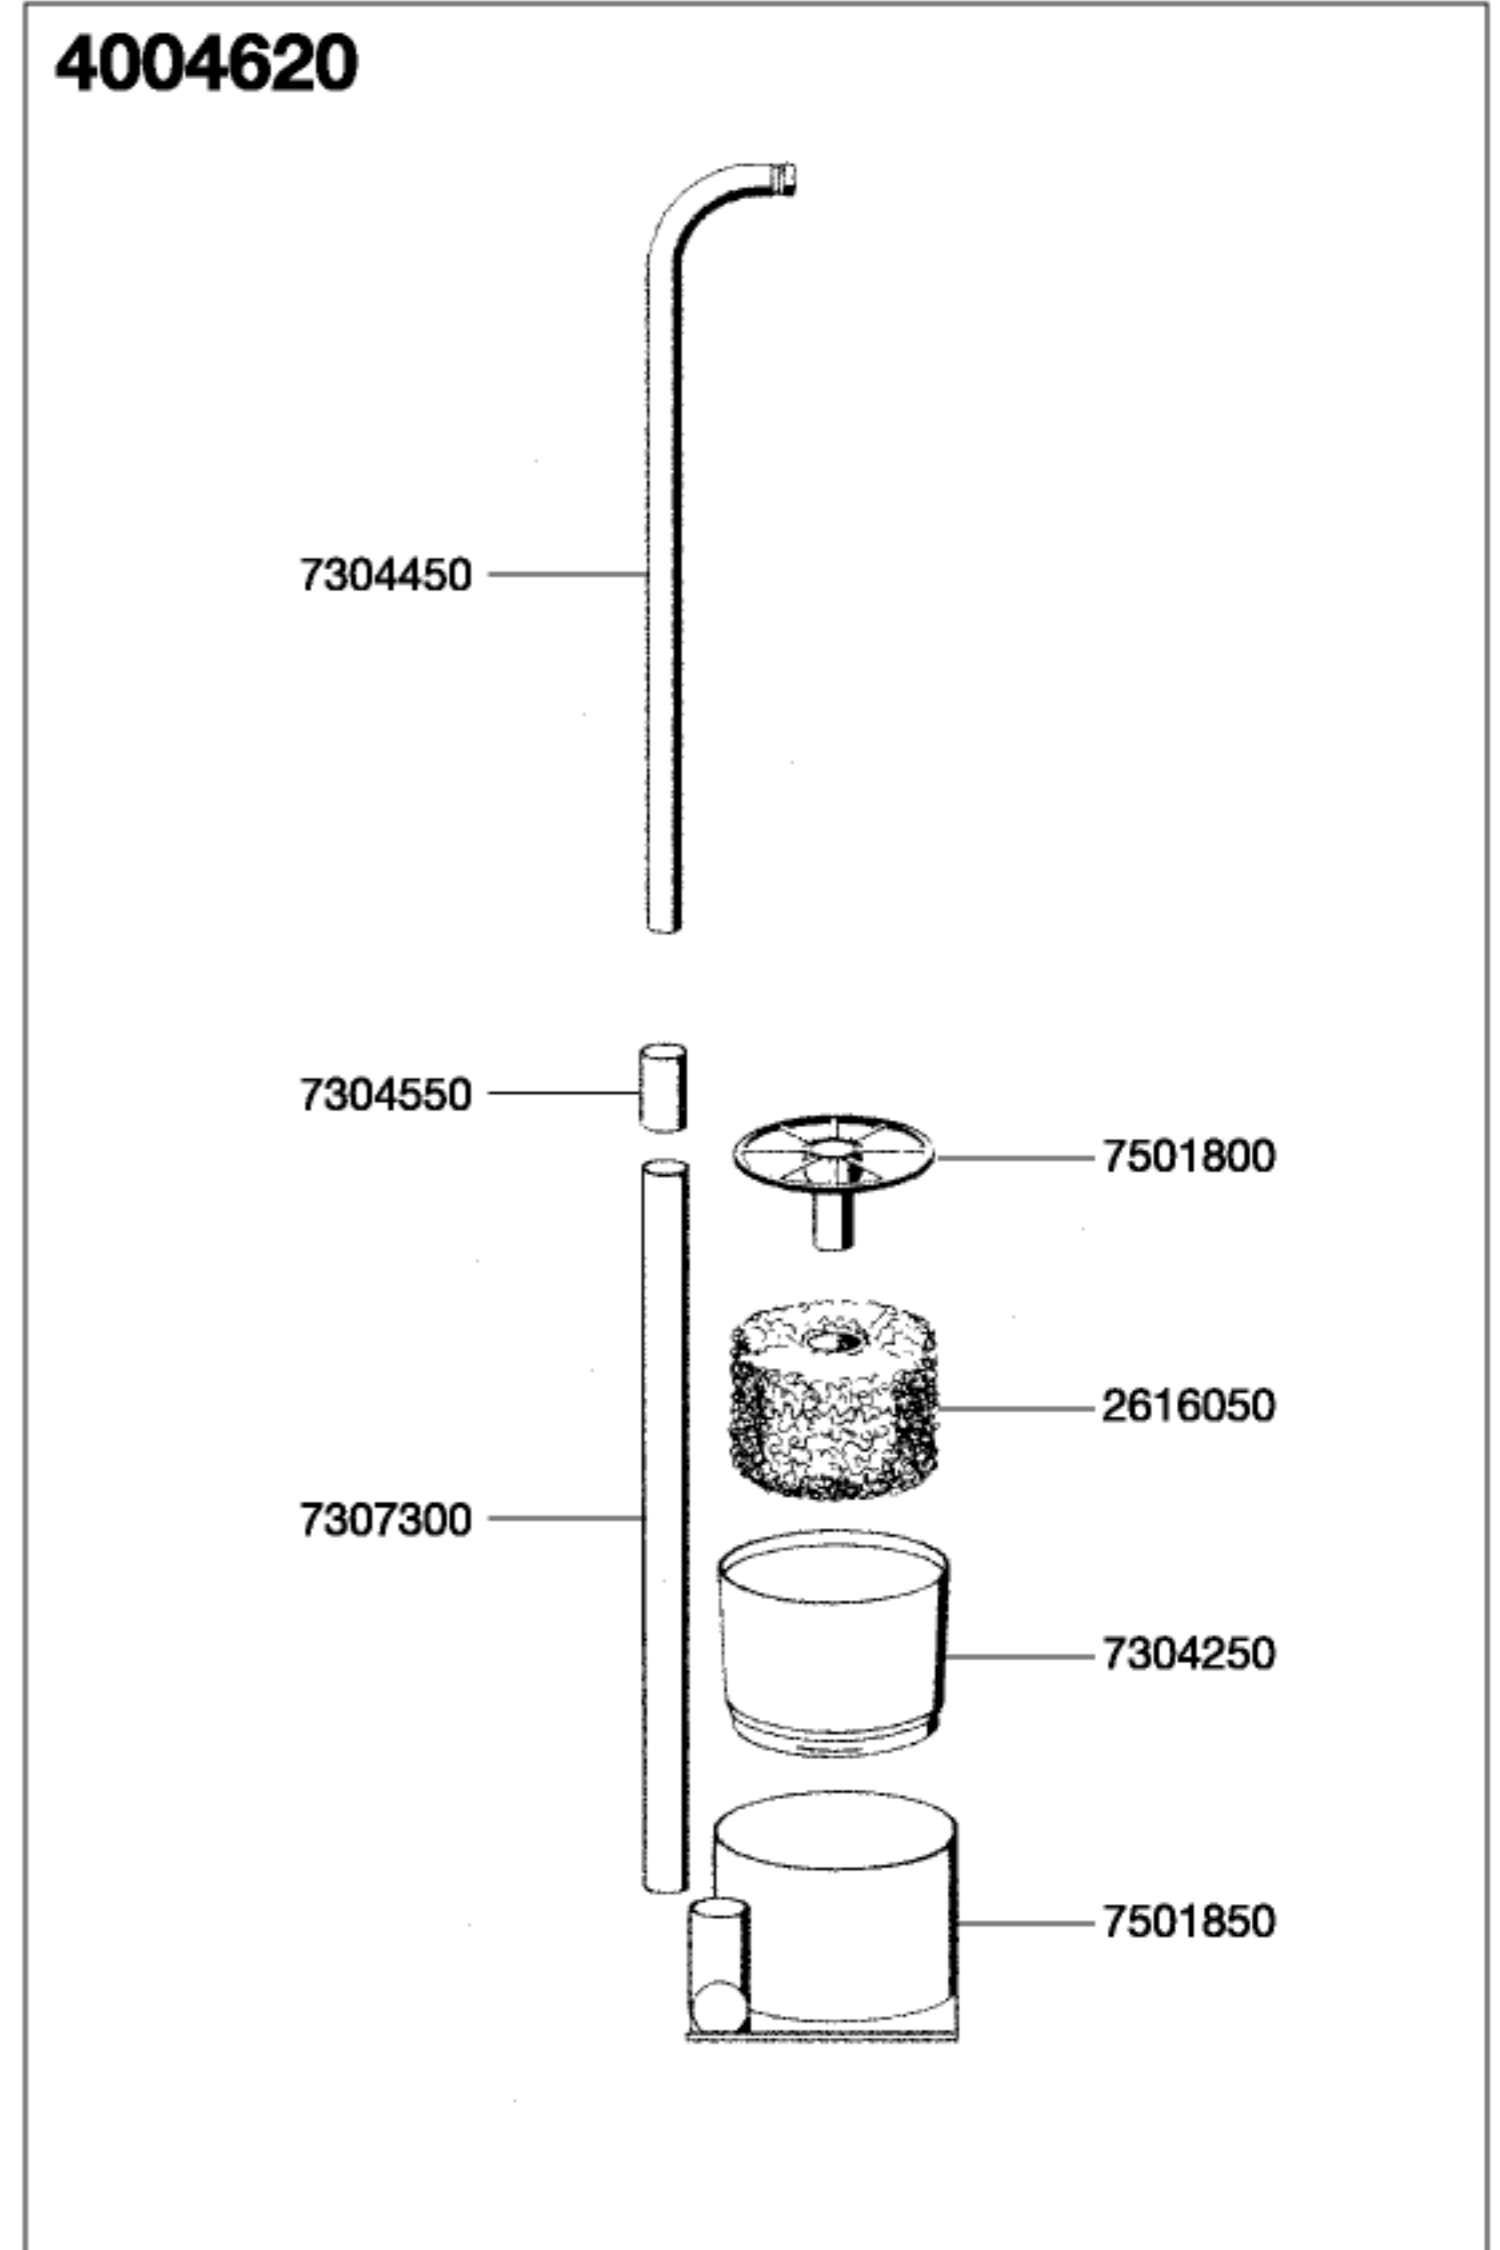

**3535 Surface extractor
4004620 Prefilter**

Order no.	Spare part	3535
4014100	Suction cup with clip ø 13 mm (2 pieces)	
4015150	Suction cup with clip ø 17 mm (2 pieces)	
7304550	Hose (2 pieces)	
7329100	Pipe	
7329850	Locking device	
7506000	Lug set	
7506100	Tubing	
7506150	Valve	
7506200	Bottom inlet	
7703500	Intake float	

Order no.	Spare part	4004620
2616050	Insert for prefilter	
7304250	Housing	
7304450	Intake pipe	
7304550	Tubing (2 pieces)	
7307300	Pipe	
7501800	Lattice screen	
7501850	Housing	