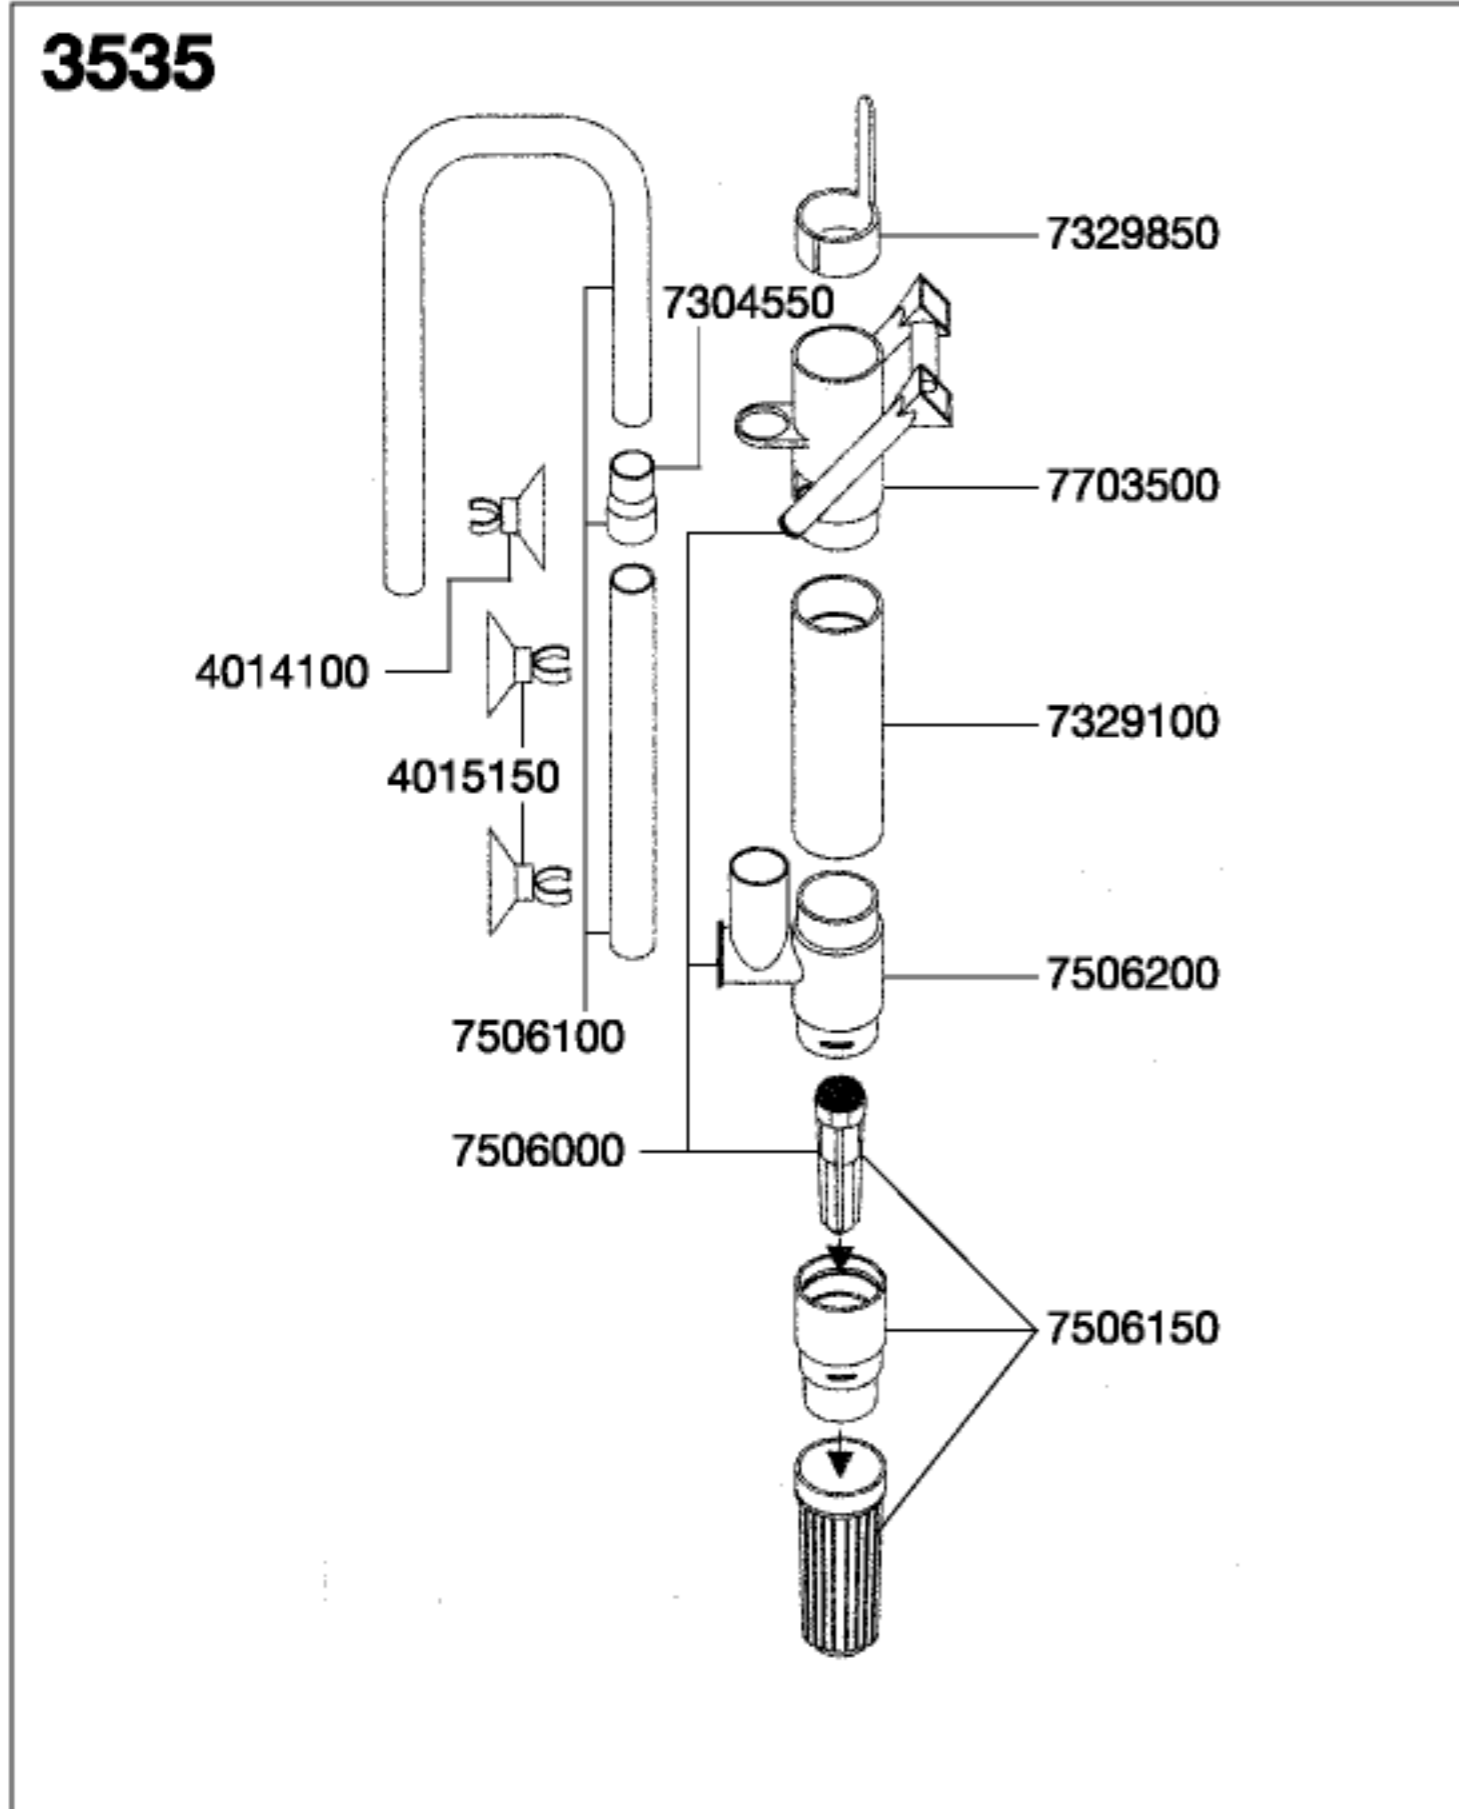

**3535 Surface extractor
4004620 Prefilter**

Order no.	Spare part	3535
4014100	Suction cup with clip ø 13 mm (2 pieces)	
4015150	Suction cup with clip ø 17 mm (2 pieces)	
7304550	Hose (2 pieces)	
7329100	Pipe	
7329850	Locking device	
7506000	Lug set	
7506100	Tubing	
7506150	Valve	
7506200	Bottom inlet	
7703500	Intake float	

Order no.	Spare part	4004620
2616050	Insert for prefilter	
7304250	Housing	
7304450	Intake pipe	
7304550	Tubing (2 pieces)	
7307300	Pipe	
7501800	Lattice screen	
7501850	Housing	