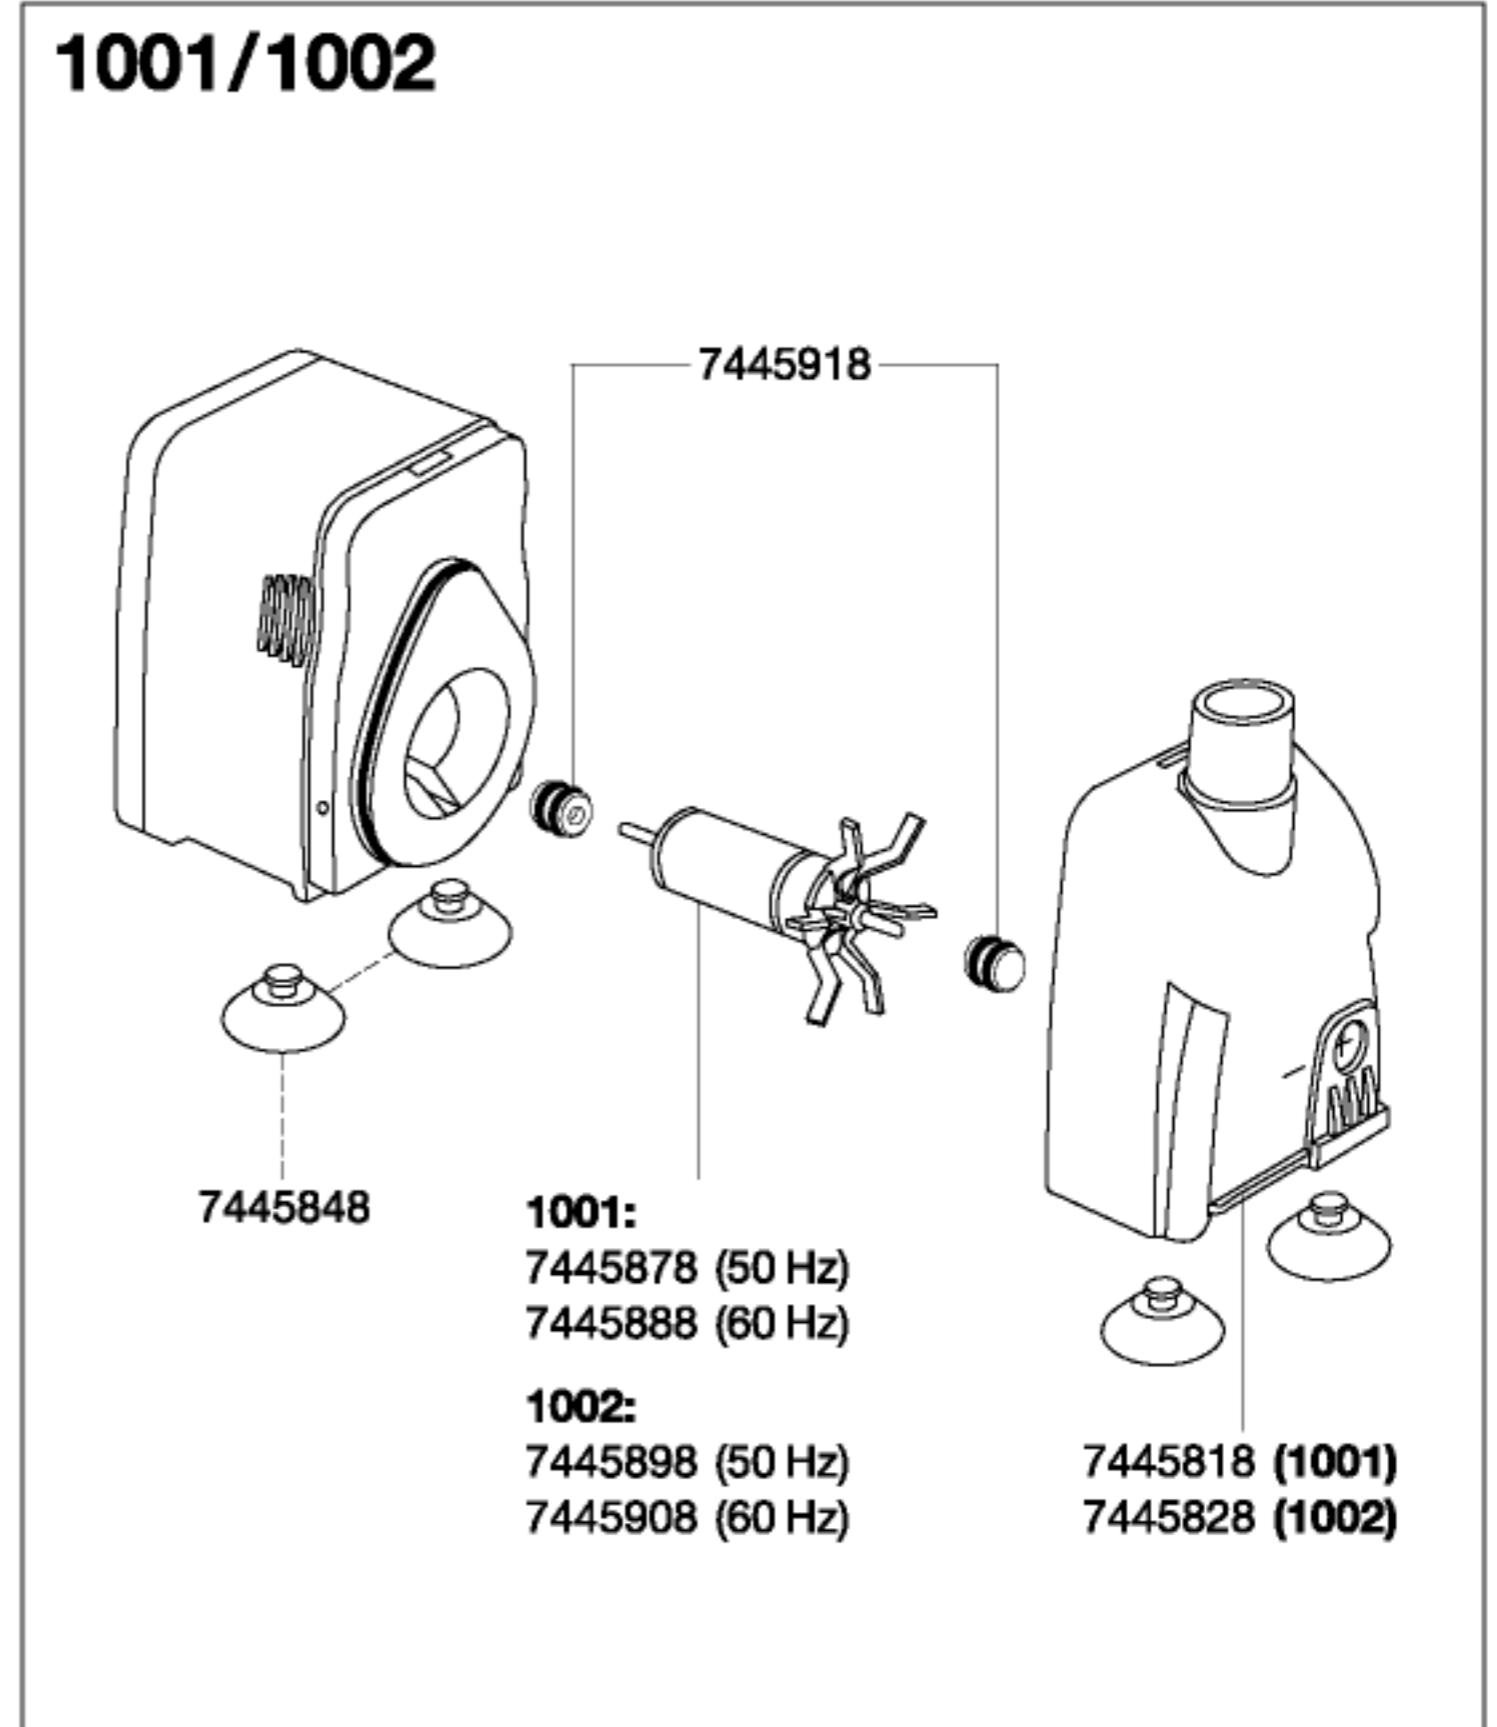

1000 Compact Pump
1001 Compact Pump
1002 Compact Pump

Type	230 V / 50 Hz	120 V / 60 Hz USA	240 V / 50 Hz GB	240 V / 50 Hz AUS	220 V / 60 Hz
1000	1000220	1000310	1000340	1000360	1000410

Type	230 V / 50 Hz	120 V / 60 Hz USA	240 V / 50 Hz GB	240 V / 50 Hz AUS	220 V / 60 Hz
1001	1001220	1001310	1001340	1001360	1001410
1002	1002220	1002310	1002340	1002360	1002410

Order no.	Spare part	1000
7445808	Pump housing complete with output regulator	
7445838	Suction cup (2 pieces)	
7445858	Impeller (50 Hz)	
7445868	Impeller (60 Hz)	

Order no.	Spare part	1001/1002
7445818	Pump housing complete with output regulator for 1001	
7445828	Pump housing complete with output regulator for 1002	
7445848	Suction cup (4 pieces)	
7445878	Impeller (50 Hz) for 1001	
7445888	Impeller (60 Hz) for 1002	
7445898	Impeller (50 Hz) for 1002	
7445908	Impeller (60 Hz) for 1002	
7445918	Bearings (2 pieces)	