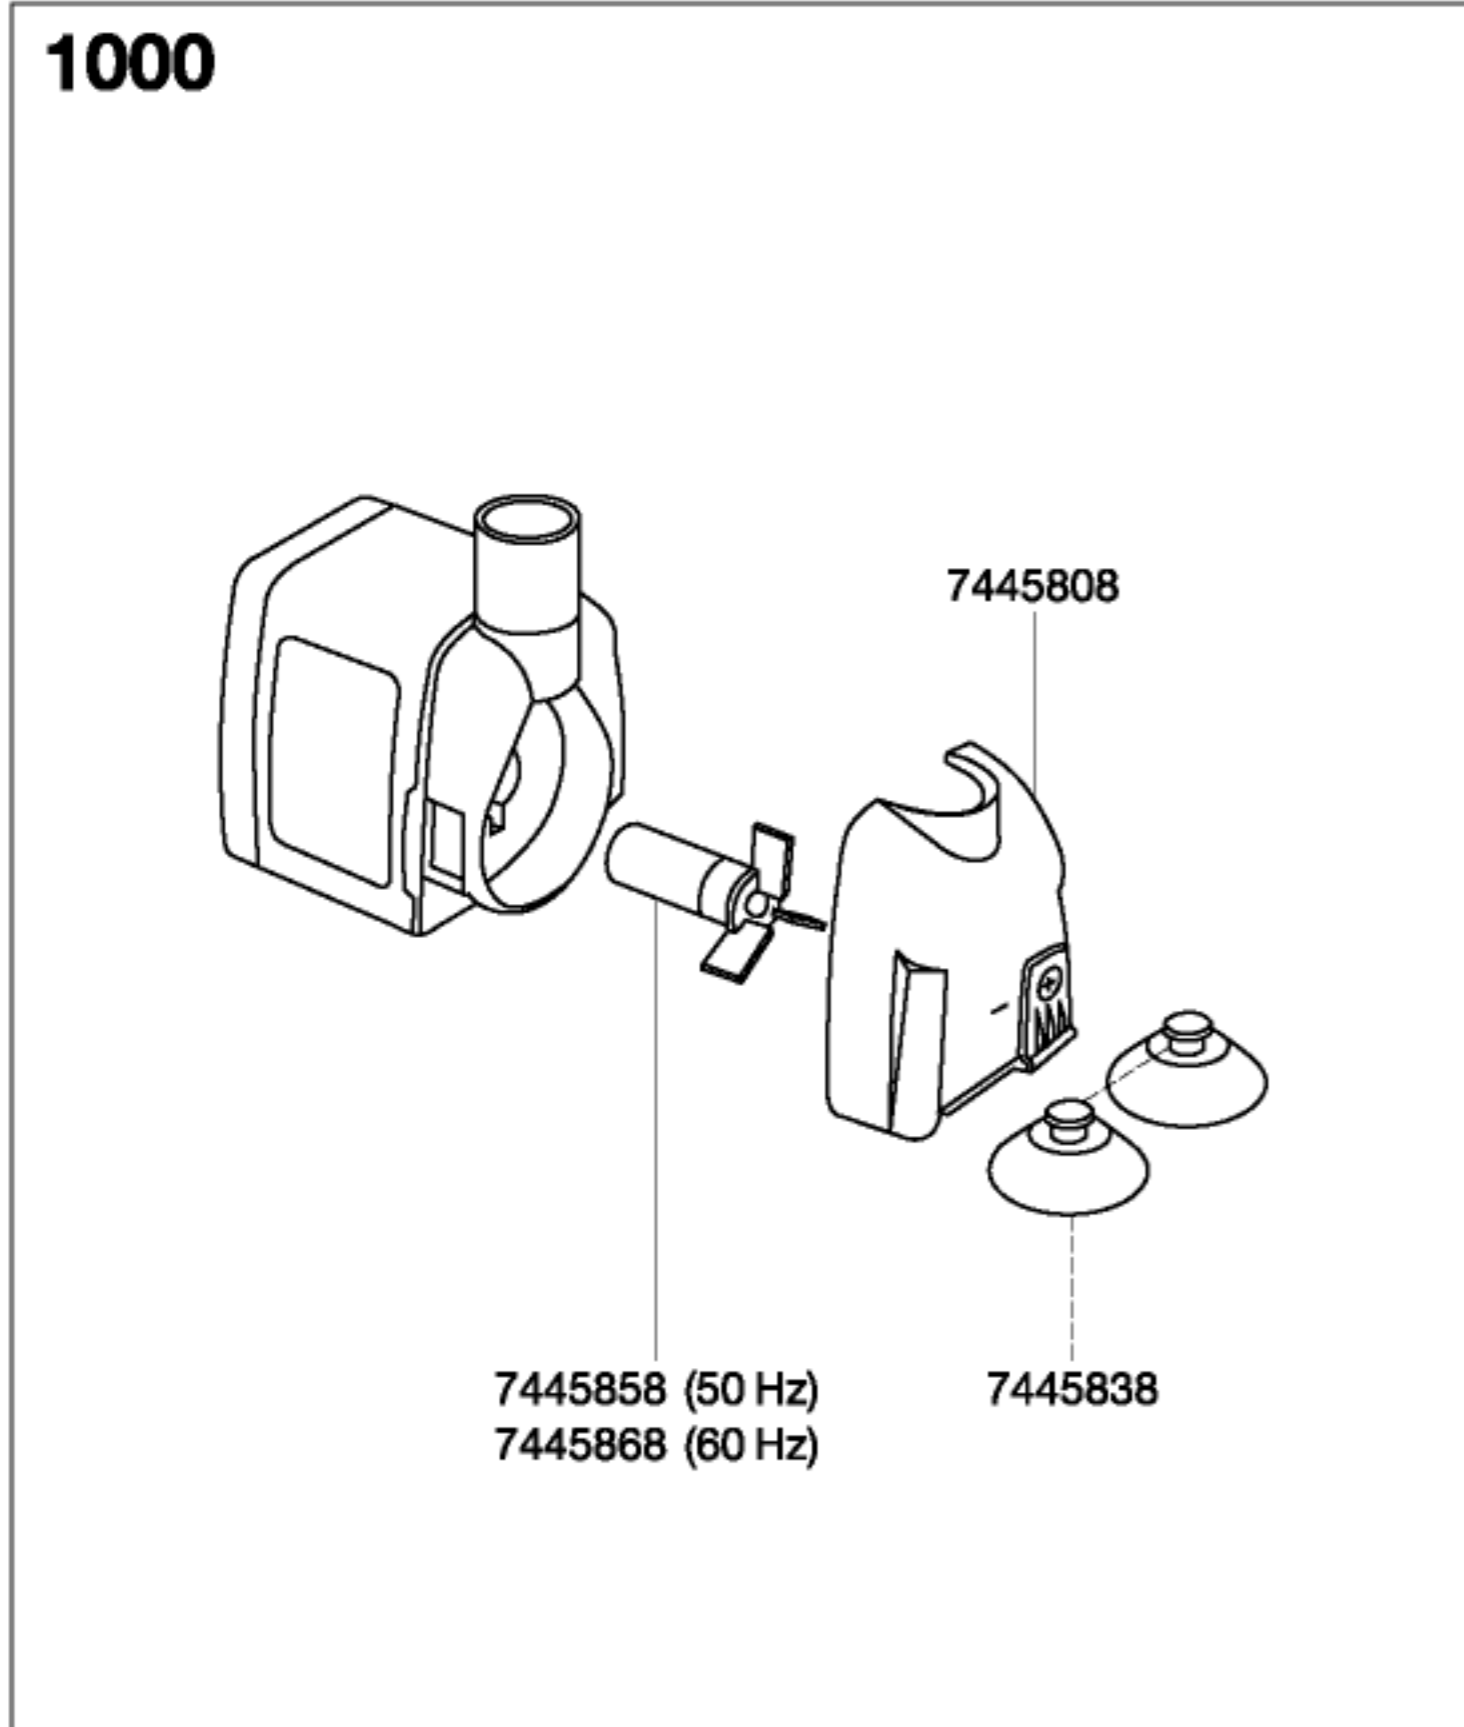

1000 Compact Pump
1001 Compact Pump
1002 Compact Pump

Type	230 V / 50 Hz	120 V / 60 Hz USA	240 V / 50 Hz GB	240 V / 50 Hz AUS	220 V / 60 Hz
1000	1000220	1000310	1000340	1000360	1000410

Type	230 V / 50 Hz	120 V / 60 Hz USA	240 V / 50 Hz GB	240 V / 50 Hz AUS	220 V / 60 Hz
1001	1001220	1001310	1001340	1001360	1001410
1002	1002220	1002310	1002340	1002360	1002410

Order no.	Spare part	1000
7445808	Pump housing complete with output regulator	
7445838	Suction cup (2 pieces)	
7445858	Impeller (50 Hz)	
7445868	Impeller (60 Hz)	

Order no.	Spare part	1001/1002
7445818	Pump housing complete with output regulator for 1001	
7445828	Pump housing complete with output regulator for 1002	
7445848	Suction cup (4 pieces)	
7445878	Impeller (50 Hz) for 1001	
7445888	Impeller (60 Hz) for 1002	
7445898	Impeller (50 Hz) for 1002	
7445908	Impeller (60 Hz) for 1002	
7445918	Bearings (2 pieces)	