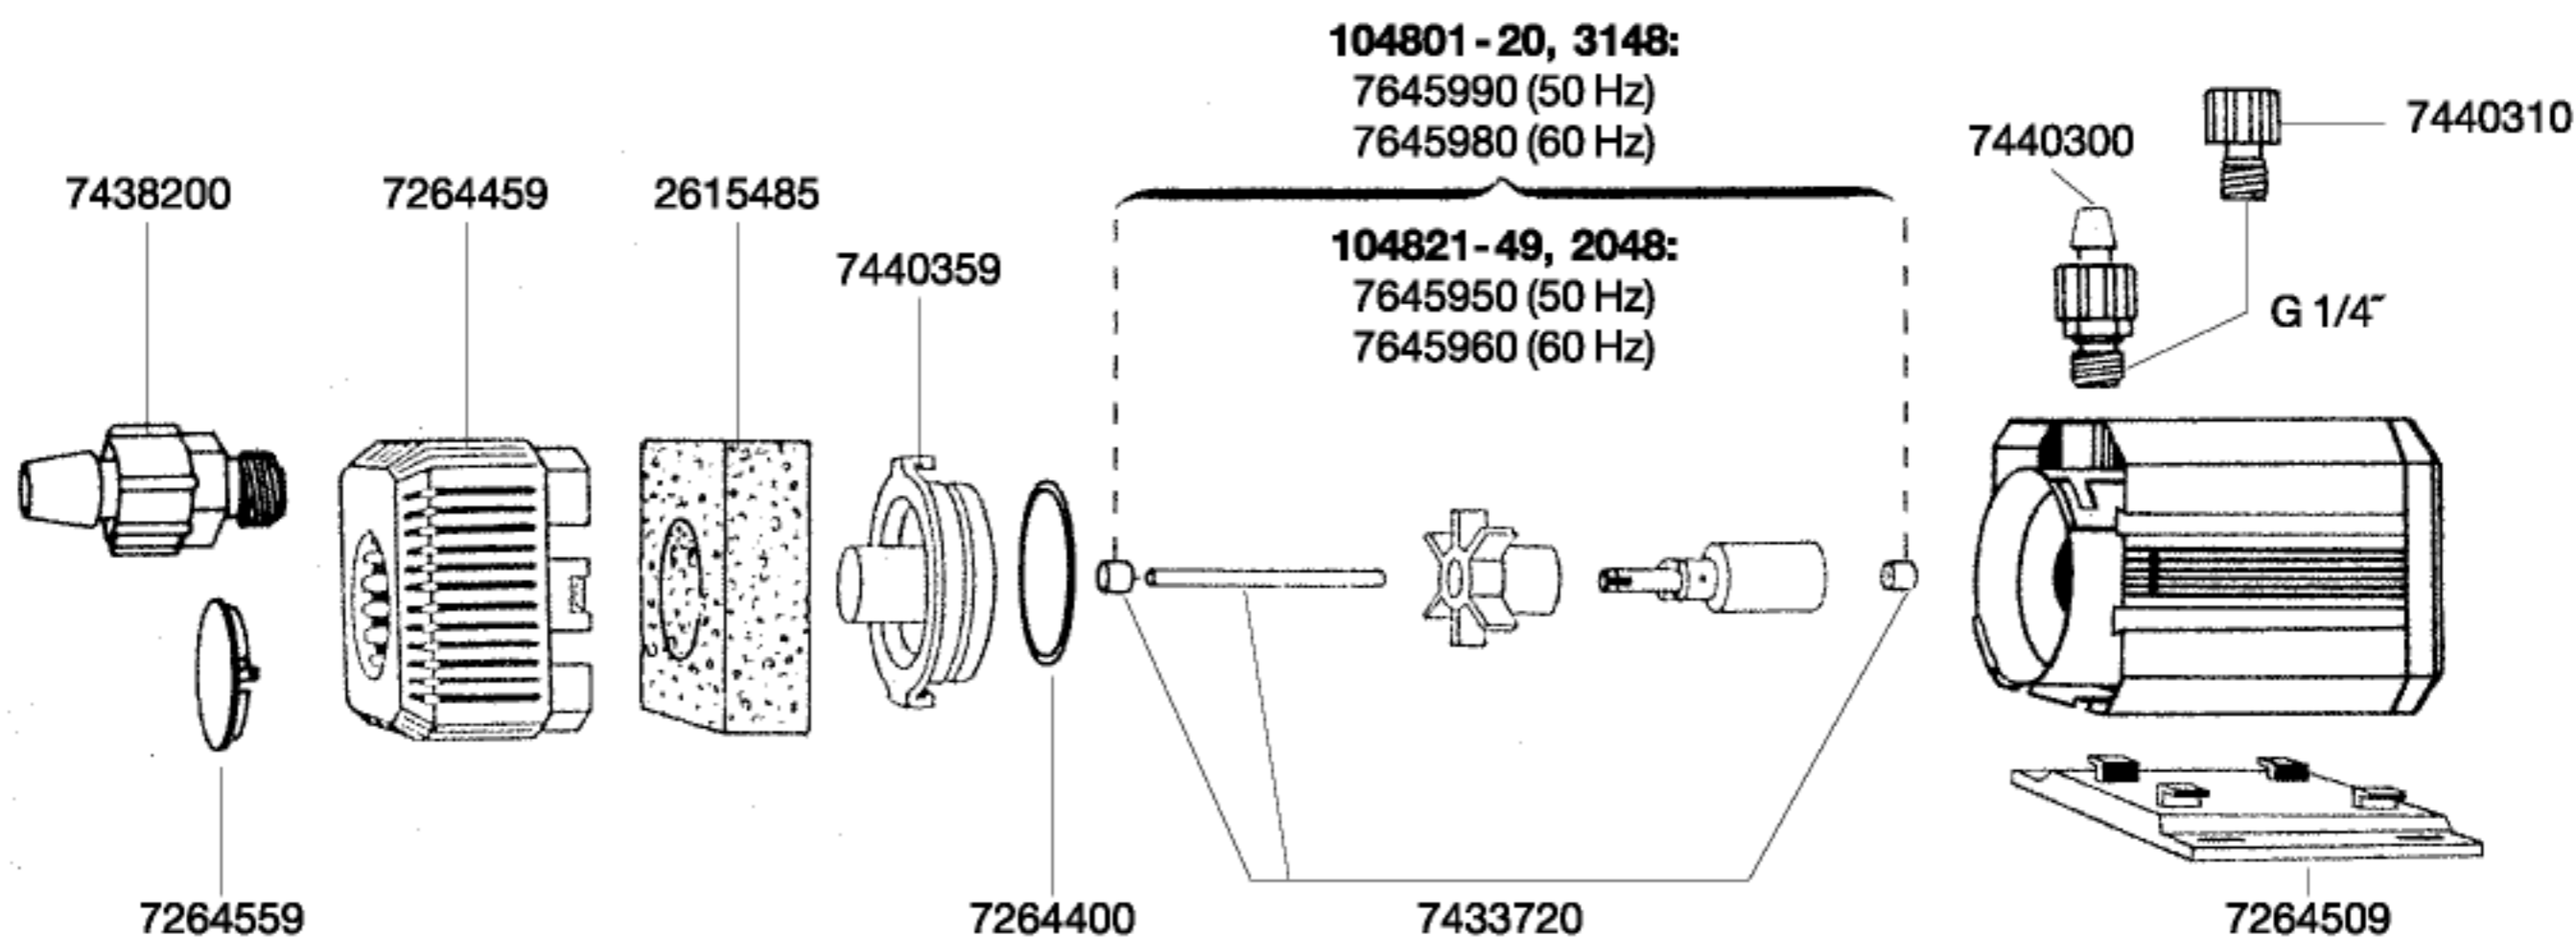

1048 Universal pump 3148 Fountain set

EHEIM

Type	230 V / 50 Hz	120 V / 60 Hz USA	240 V / 50 Hz GB	240 V / 50 Hz AUS	220 V / 60 Hz
1048	1048019	-	1048119	1048129	-
1048	1048219	1048319	-	-	1048419
3148	3148010	3148090	-	-	-

1048 / 3148

Order no.	Spare part	1048 / 3148
2615485	Coarse foam (2 pieces)	
3052450	„Volcano“ double jet (not shown)	
4009550	Set of cleaning brushes (not shown)	
7264400	Sealing ring (2 pieces)	
7264459	Intake screen	
7264509	Mounting plate	
7264559	Sealing cover	

Order no.	Spare part	1048 / 3148
7433720	Shaft with bushings	
7438200	Threaded connector suction side	
7440300	Threaded connector pressure side	
7440310	Adaptor with sealing ring	
7440359	Pump cover	
7645950	Impeller (50 Hz) complete with shaft and bushings for 104821 - 49, 2048	
7645960	Impeller (60 Hz) complete with shaft and bushings for 104821 - 49, 2048	
7645980	Impeller (60 Hz) complete with shaft and bushings for 104801 - 20, 3148	
7645990	Impeller (50 Hz) complete with shaft and bushings for 104801 - 20, 3148	