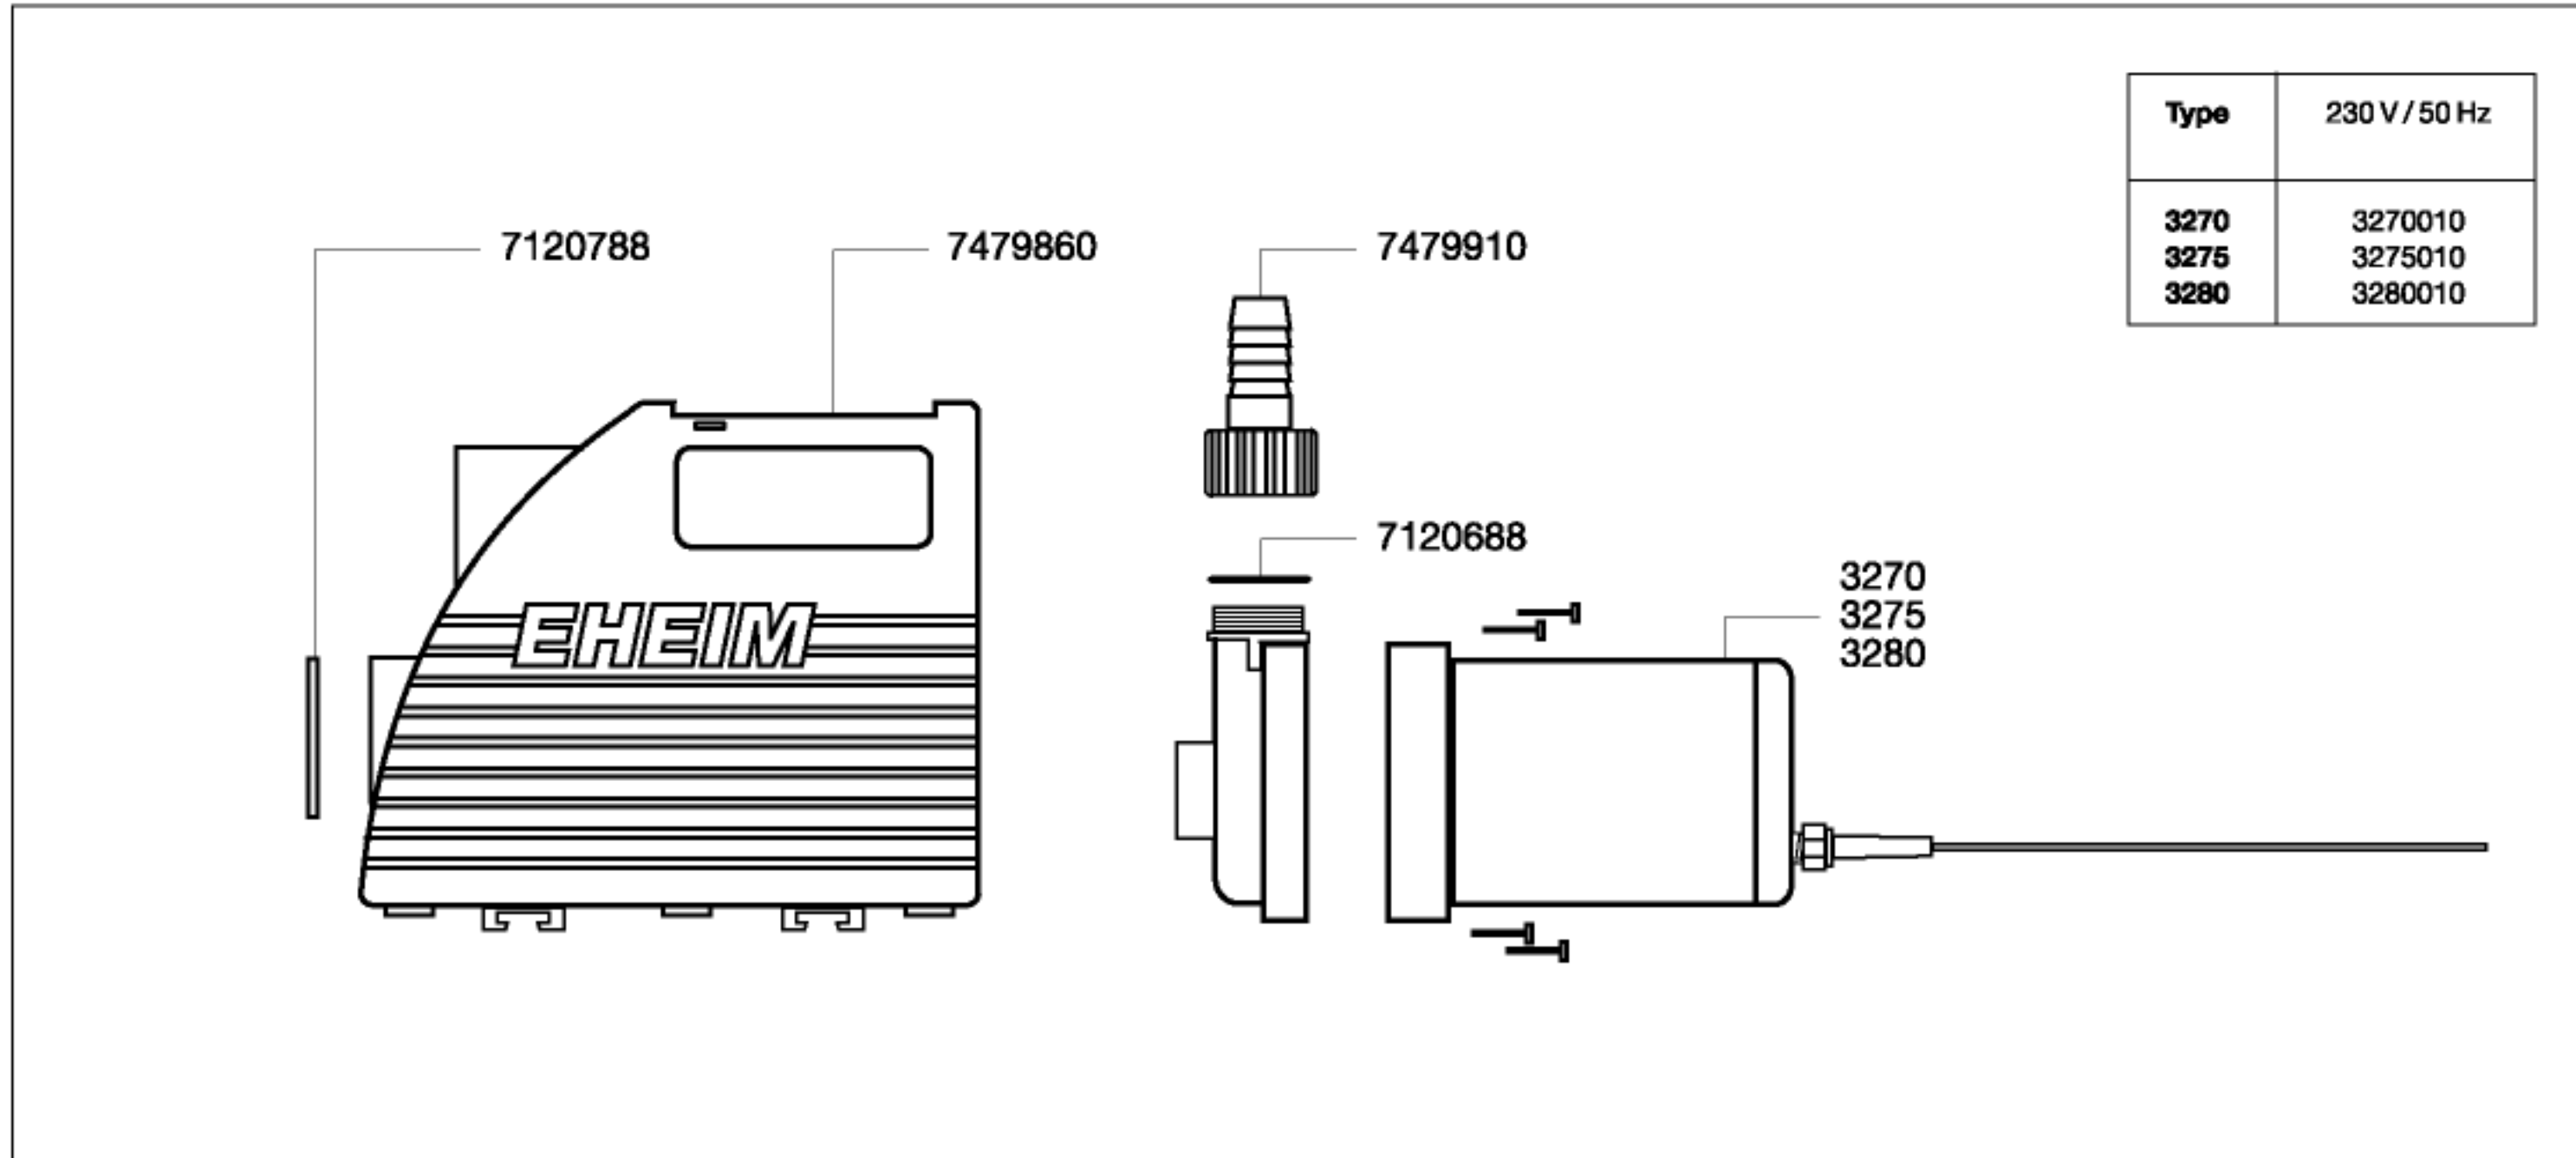

3270 Pond pump (10 m cable)
3275 Pond pump (10 m cable)
3280 Pond pump (10 m cable)

Order no.	Spare part	3270 / 3275 / 3280
3270	Pond pump with 10 m cable	
3275	Pond pump with 10 m cable	
3280	Pond pump with 10 m cable	
7120688	Sealing ring	

Order no.	Spare part	3270 / 3275 / 3280
7120788	Connection cover	
7479860	Prefilter housing complete	
7479910	Hose connection with sealing ring	
7479980	Hose connection, suction side, complete (not shown)	