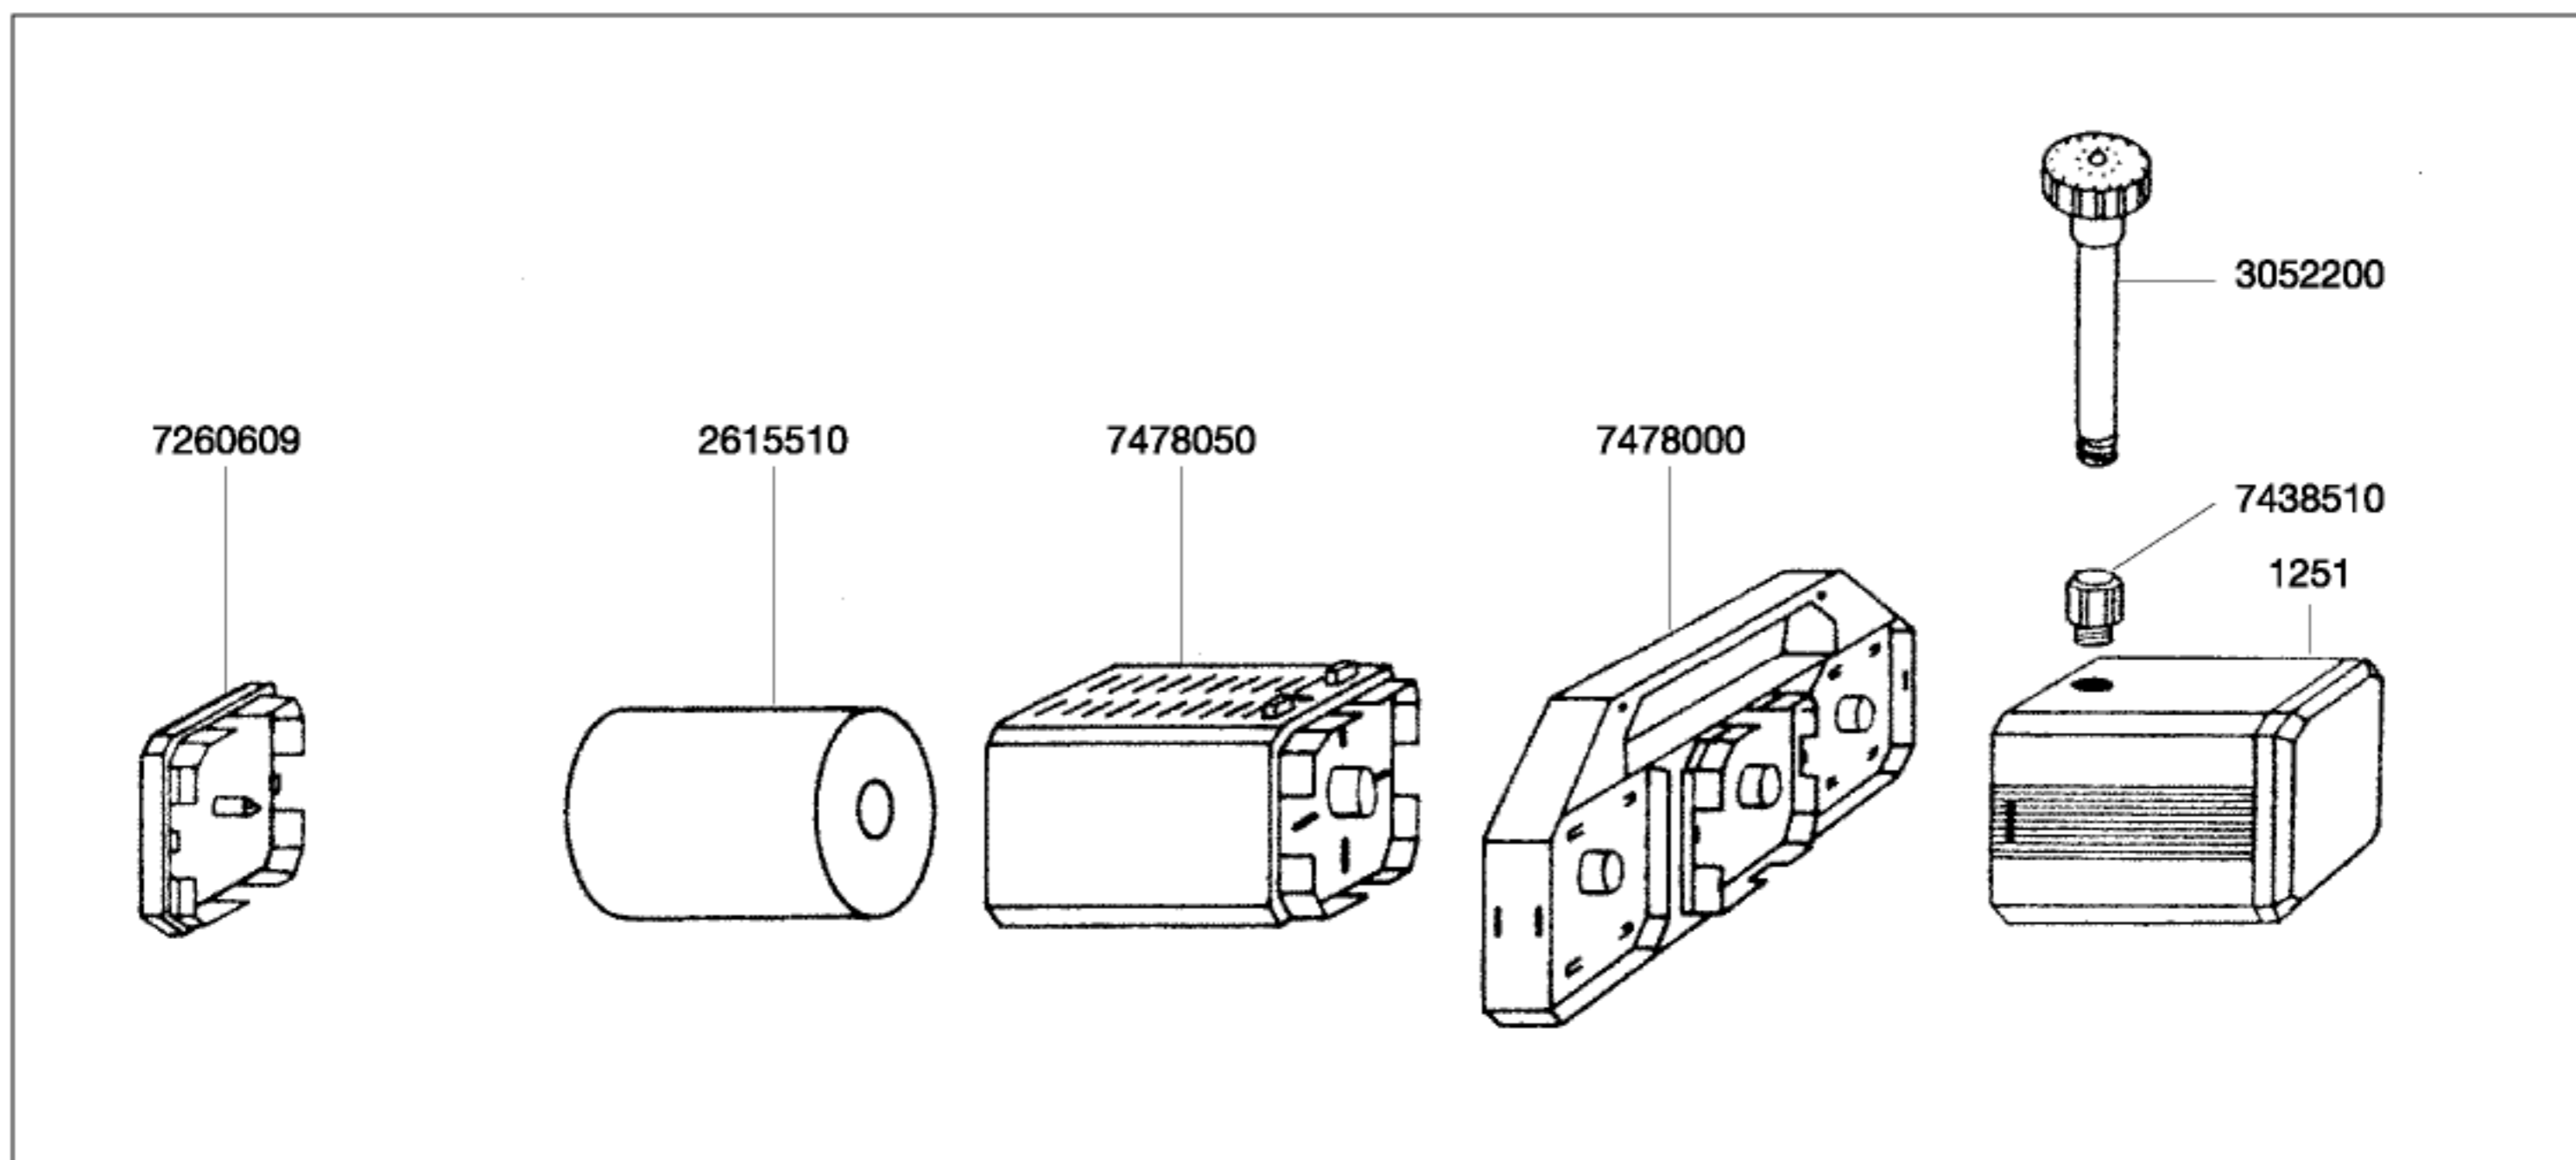

3351 Internal pond filter
3451 Internal pond filter

Type	230 V / 50 Hz	120 V / 60 Hz USA	240 V / 50 Hz GB	240 V / 50 Hz AUS	220 V / 60 Hz
1251	1251019	1251099	1251119	1251129	-
3451	3451020	-	-	3451540	-

Order no.	Spare part
1251	Pump for pond filter
2615510	Coarse foam (2 pieces)
3052200	„Volcano“ triple jet complete
4009570	Set of cleaning brushes (not shown)

Order no.	Spare part
7258820	Pump securing piece (not shown)
7260609	Filter bottom
7438510	Adapter with sealing ring
7478000	Connecting piece
7478050	Filter body