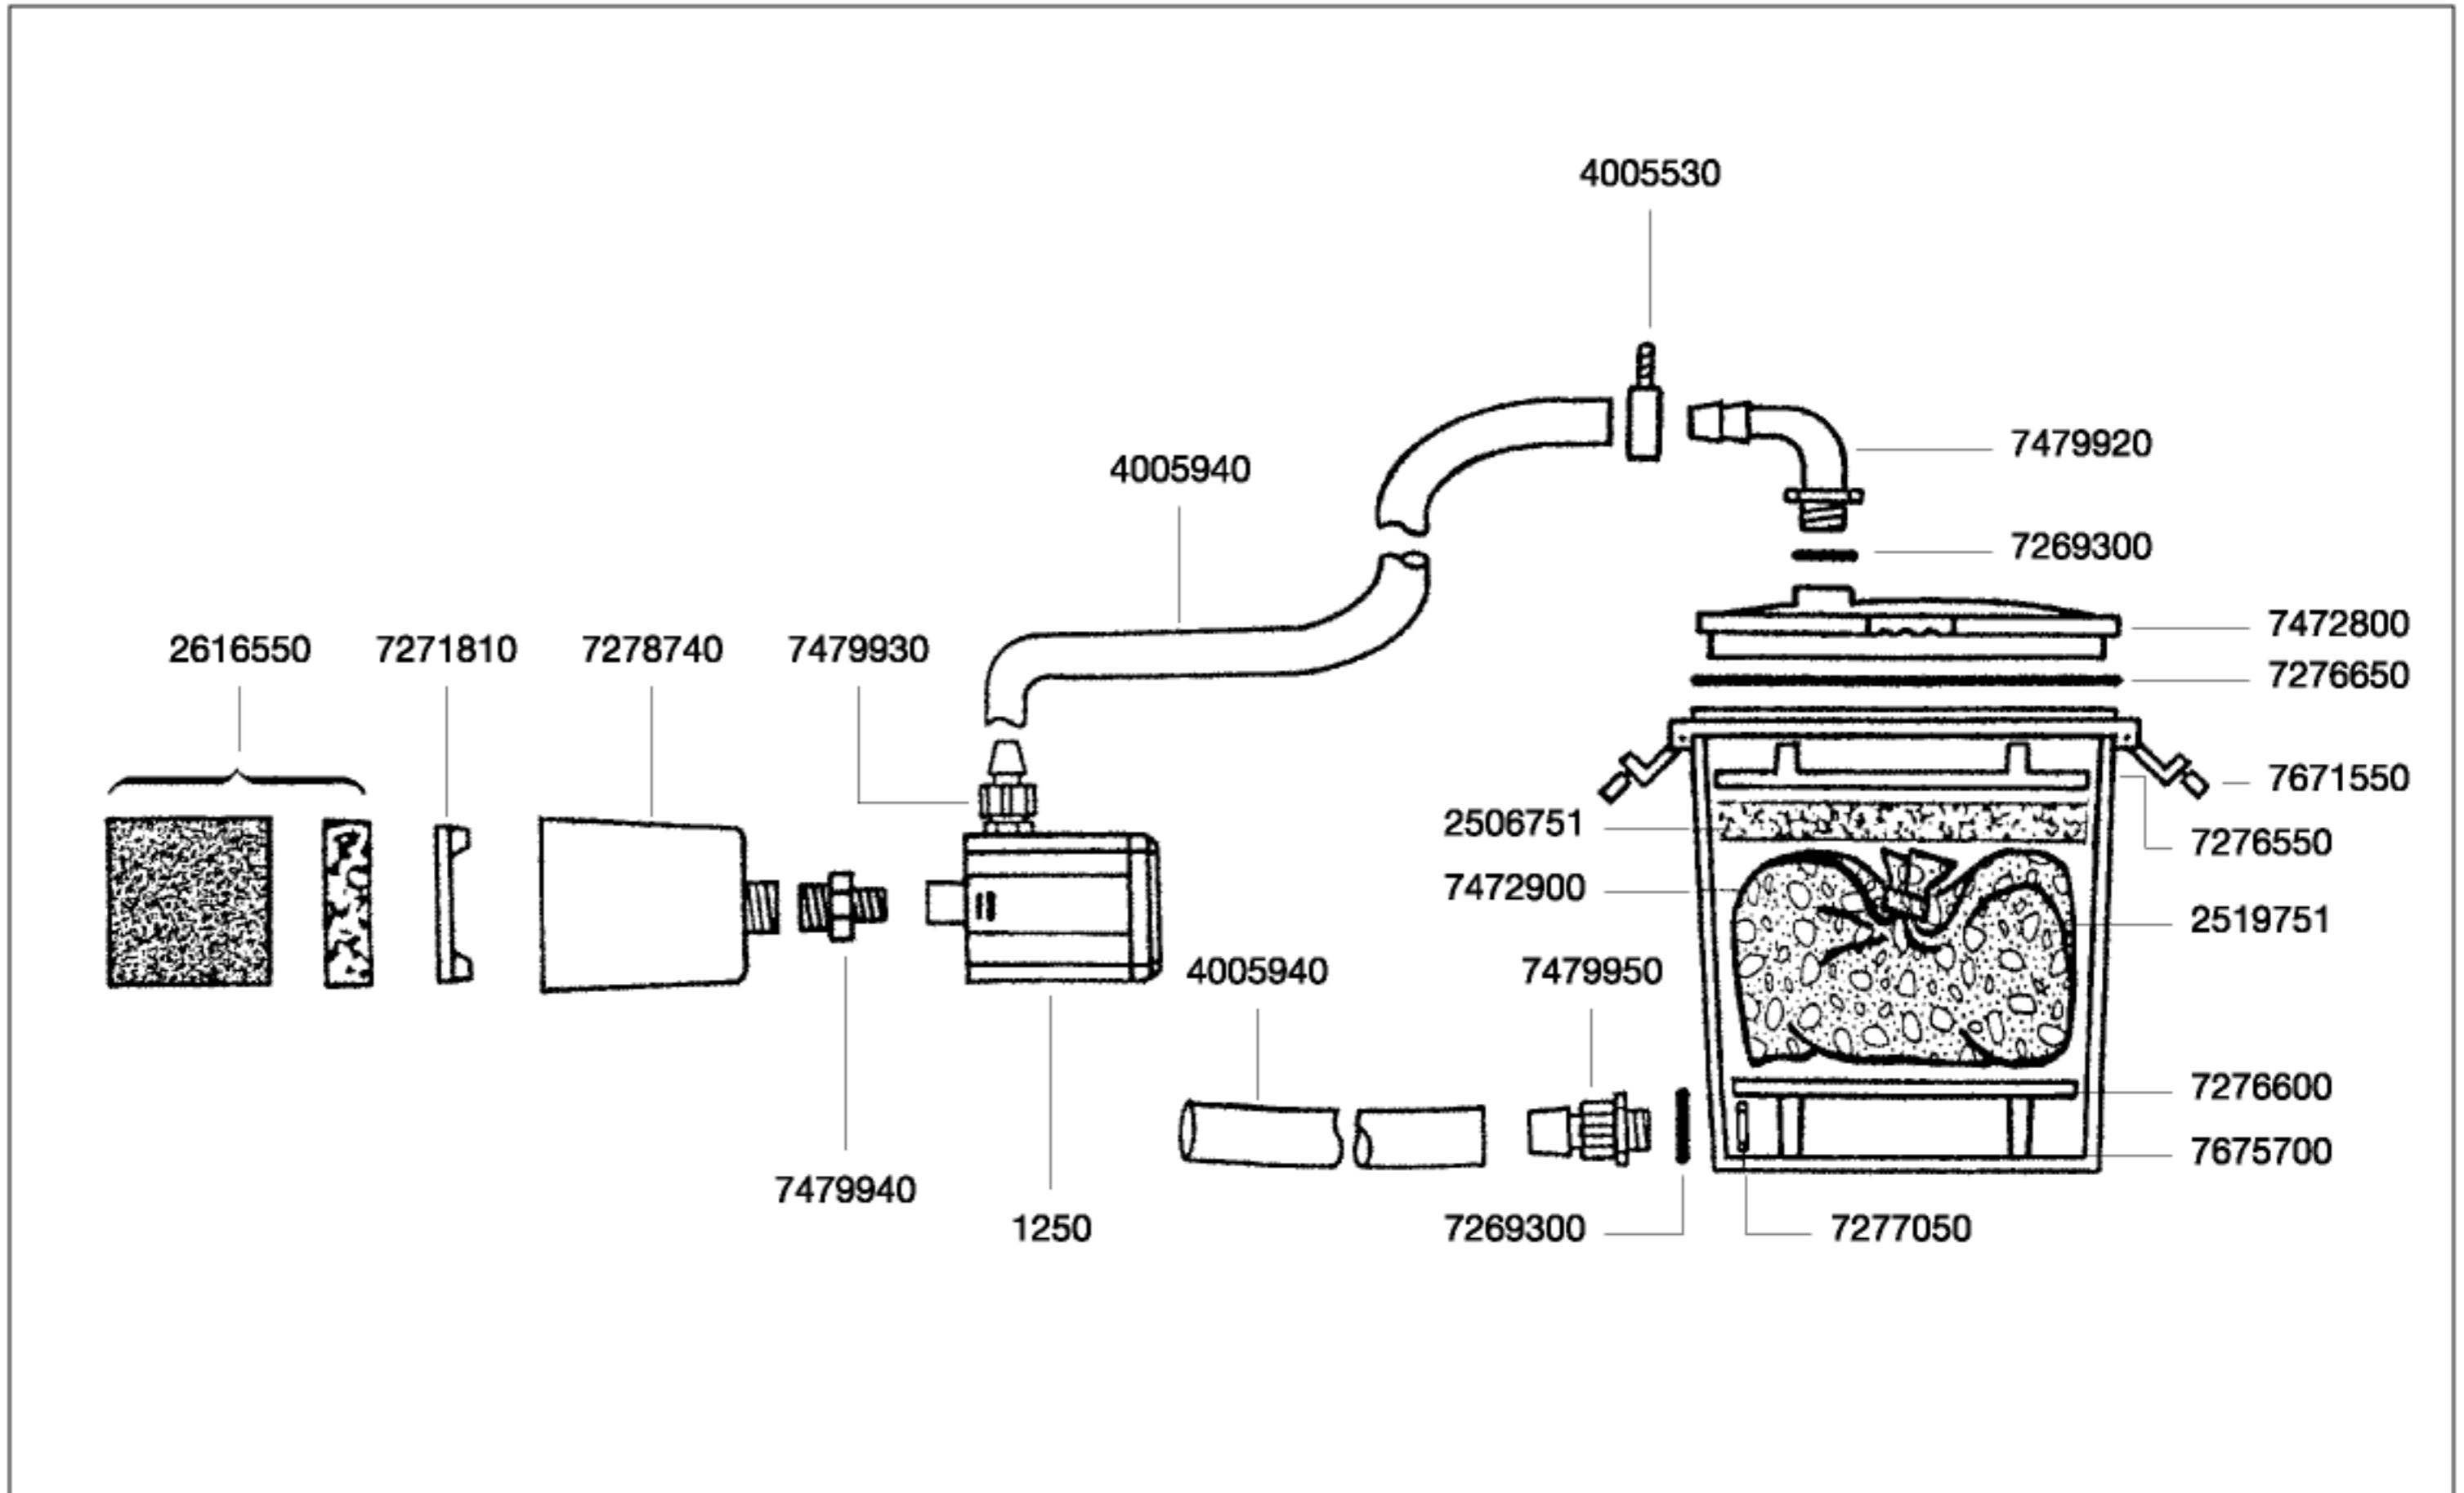

Type	230 V / 50 Hz	120 V / 60 Hz USA	240 V / 50 Hz GB	240 V / 50 Hz AUS	220 V / 60 Hz
1250	1250019	1250099	1250119	1250129	1250189
3455	3455020	-	-	-	-

Order no.	Spare part
1250	Universal pump with 10 m cable
2506751	Filter medium (EHFIFIX)
2519751	Filter medium (EHFILAV)
2616550	Set of inserts
4005530	Hose clamp (2 pieces)
4005940	Hose, ø 16/22 mm
7269300	Sealing ring
7271810	Lattice screen for prefilter
7276550	Top lattice screen
7276600	Lower lattice screen
7276650	Sealing ring

Order no.	Spare part
7277050	Plastic nut (2 pieces)
7278740	Housing for prefilter
7472800	Canister lid
7472900	Filter bag
7479920	Elbow hose connector
7479930	Threaded outlet connector for pump
7479940	Adapter
7479950	Threaded outlet connector for canister
7671550	Lid securing clamp
7675700	Canister with lid securing clamp