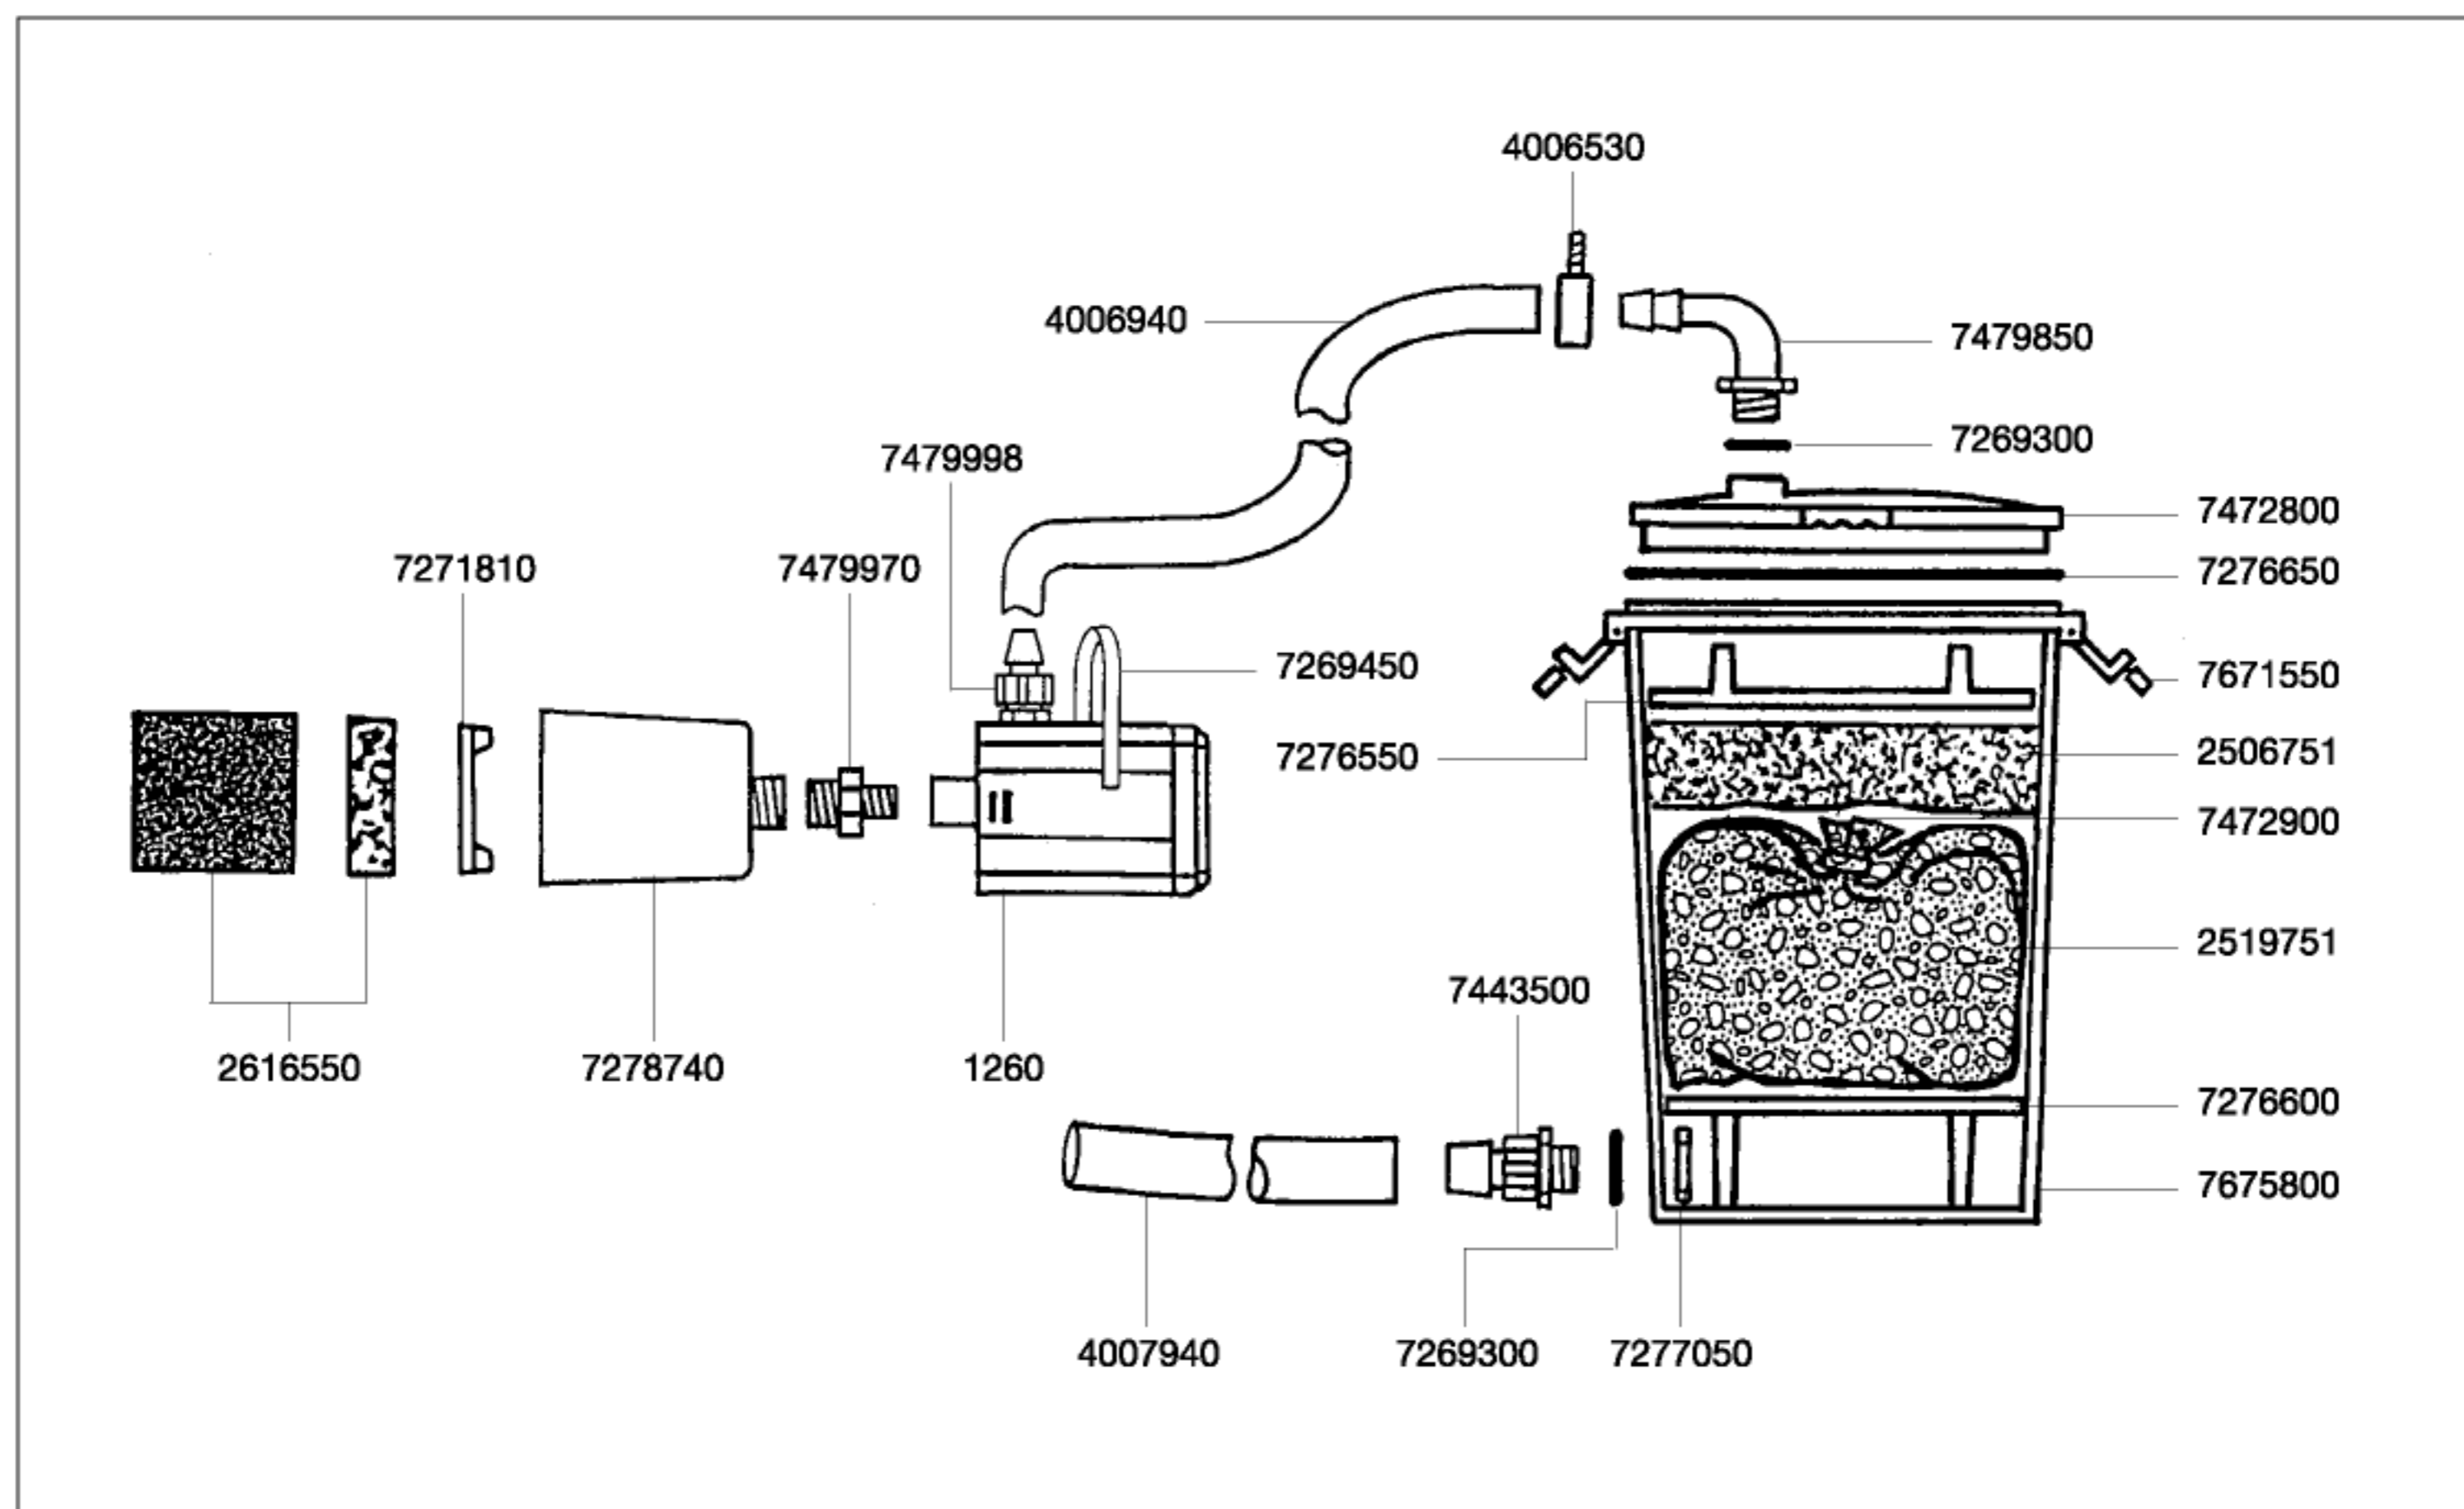

Type	230 V / 50 Hz	120 V / 60 Hz USA	240 V / 50 Hz GB	240 V / 50 Hz AUS	220 V / 60 Hz
1260	1260019	1260099	1260119	1260129	1260189
3465	3465020	-	3465510	-	3465630

Order no.	Spare part
1260	Universal pump with 10 m cable
2506751	Filter medium (EHFIFIX)
2519751	Filter medium (EHFILAV)
2616550	Set of prefilter inserts
4006530	Hose clamp (2 pieces)
4006940	Hose, ø 19/27 mm
4007940	Hose, ø 25/34 mm
7269300	Sealing ring (2 pieces)
7269450	Holding clip
7271810	Lattice screen for prefilter
7276550	Top lattice screen

Order no.	Spare part
7276600	Lower lattice screen
7276650	Sealing ring
7277050	Plastic nut (2 pieces)
7278740	Housing for prefilter
7443500	Threaded connector for canister
7472800	Canister lid
7472900	Filter bag
7479850	Elbow hose connector for canister
7479970	Adapter
7479998	Threaded outlet connector for pump
7671550	Lid securing clamp
7675800	Canister with lid securing clamp