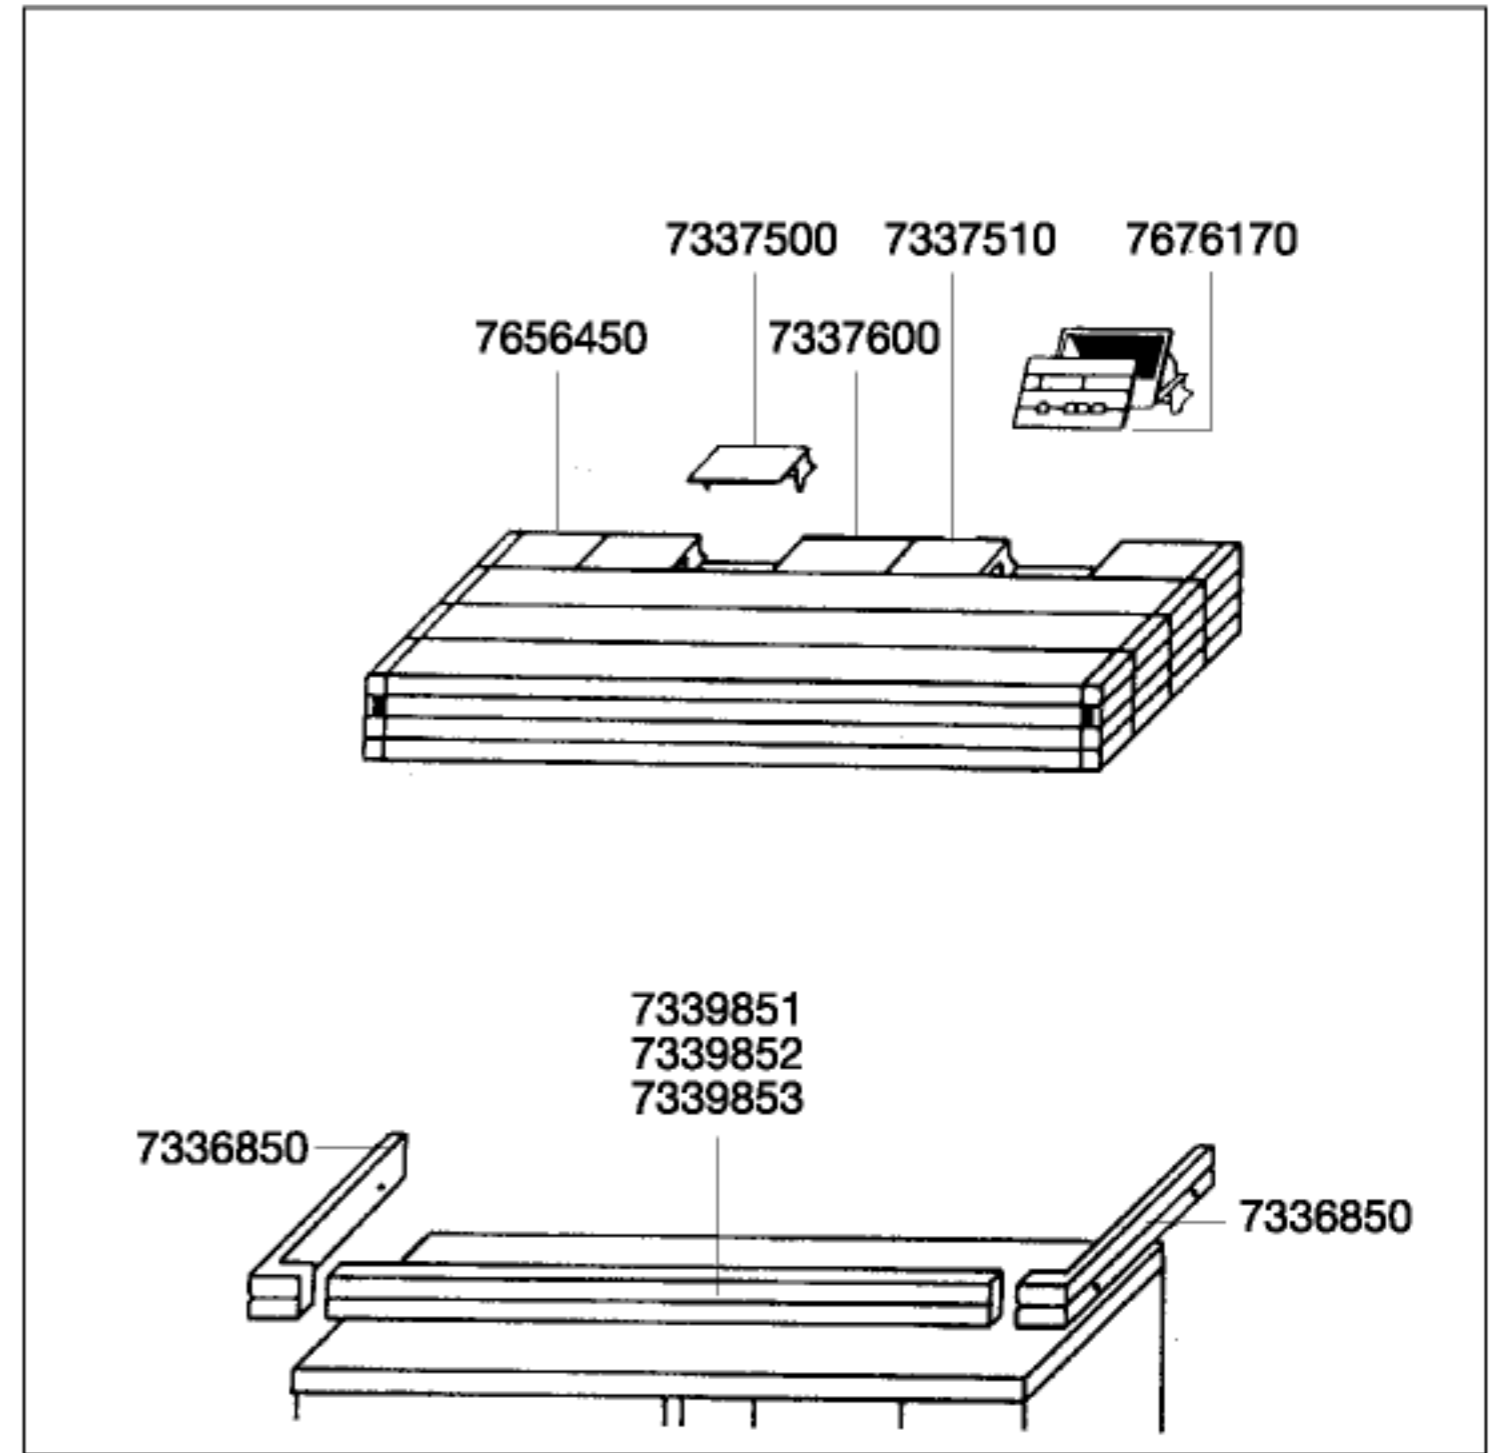

6108 Hood (80 cm)

Order no.	Spare part	Colour
7336750	Push button release (2 pieces)	
7336850	Fastening screw for side panel (4 pieces)	
7337321	Front rim	anthracite
7337322	Front rim	bronze
7337323	Front rim	root wood
7337351	Rear rim	anthracite
7337352	Rear rim	bronze
7337500	Modular cover	
7337510	Module with cable outlet	
7337600	Spacer module	
7339851	Front decor	anthracite
7339852	Front decor	bronze
7339853	Front decor	root wood
7339900	Side decor, left	
7339910	Side decor, right	
7507200	Side panel complete, with push button release, with spacer rubber	
7656450	External filter interface	
7676170	Timer	