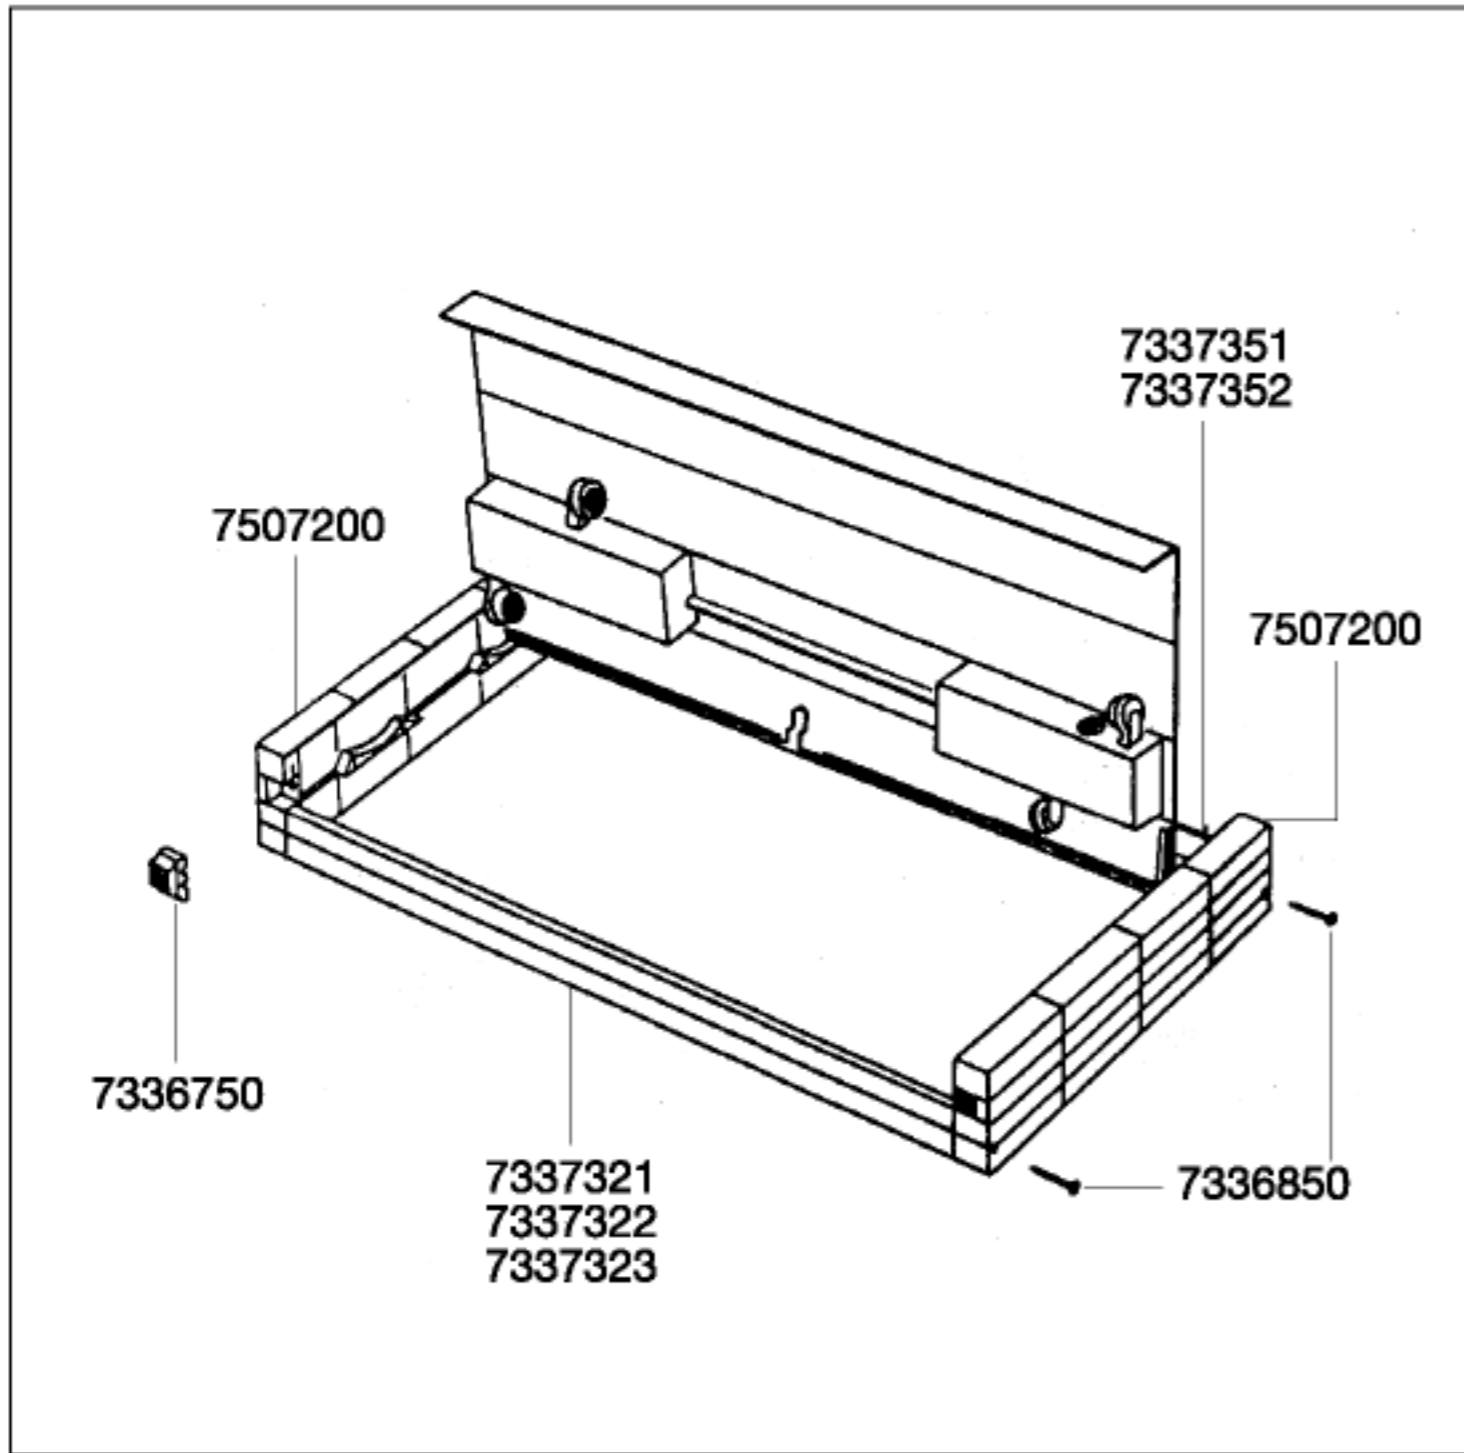

6108 Hood (80 cm)

Order no.	Spare part	Colour
7336750	Push button release (2 pieces)	
7336850	Fastening screw for side panel (4 pieces)	
7337321	Front rim	anthracite
7337322	Front rim	bronze
7337323	Front rim	root wood
7337351	Rear rim	anthracite
7337352	Rear rim	bronze
7337500	Modular cover	
7337510	Module with cable outlet	
7337600	Spacer module	
7339851	Front decor	anthracite
7339852	Front decor	bronze
7339853	Front decor	root wood
7339900	Side decor, left	
7339910	Side decor, right	
7507200	Side panel complete, with push button release, with spacer rubber	
7656450	External filter interface	
7676170	Timer	