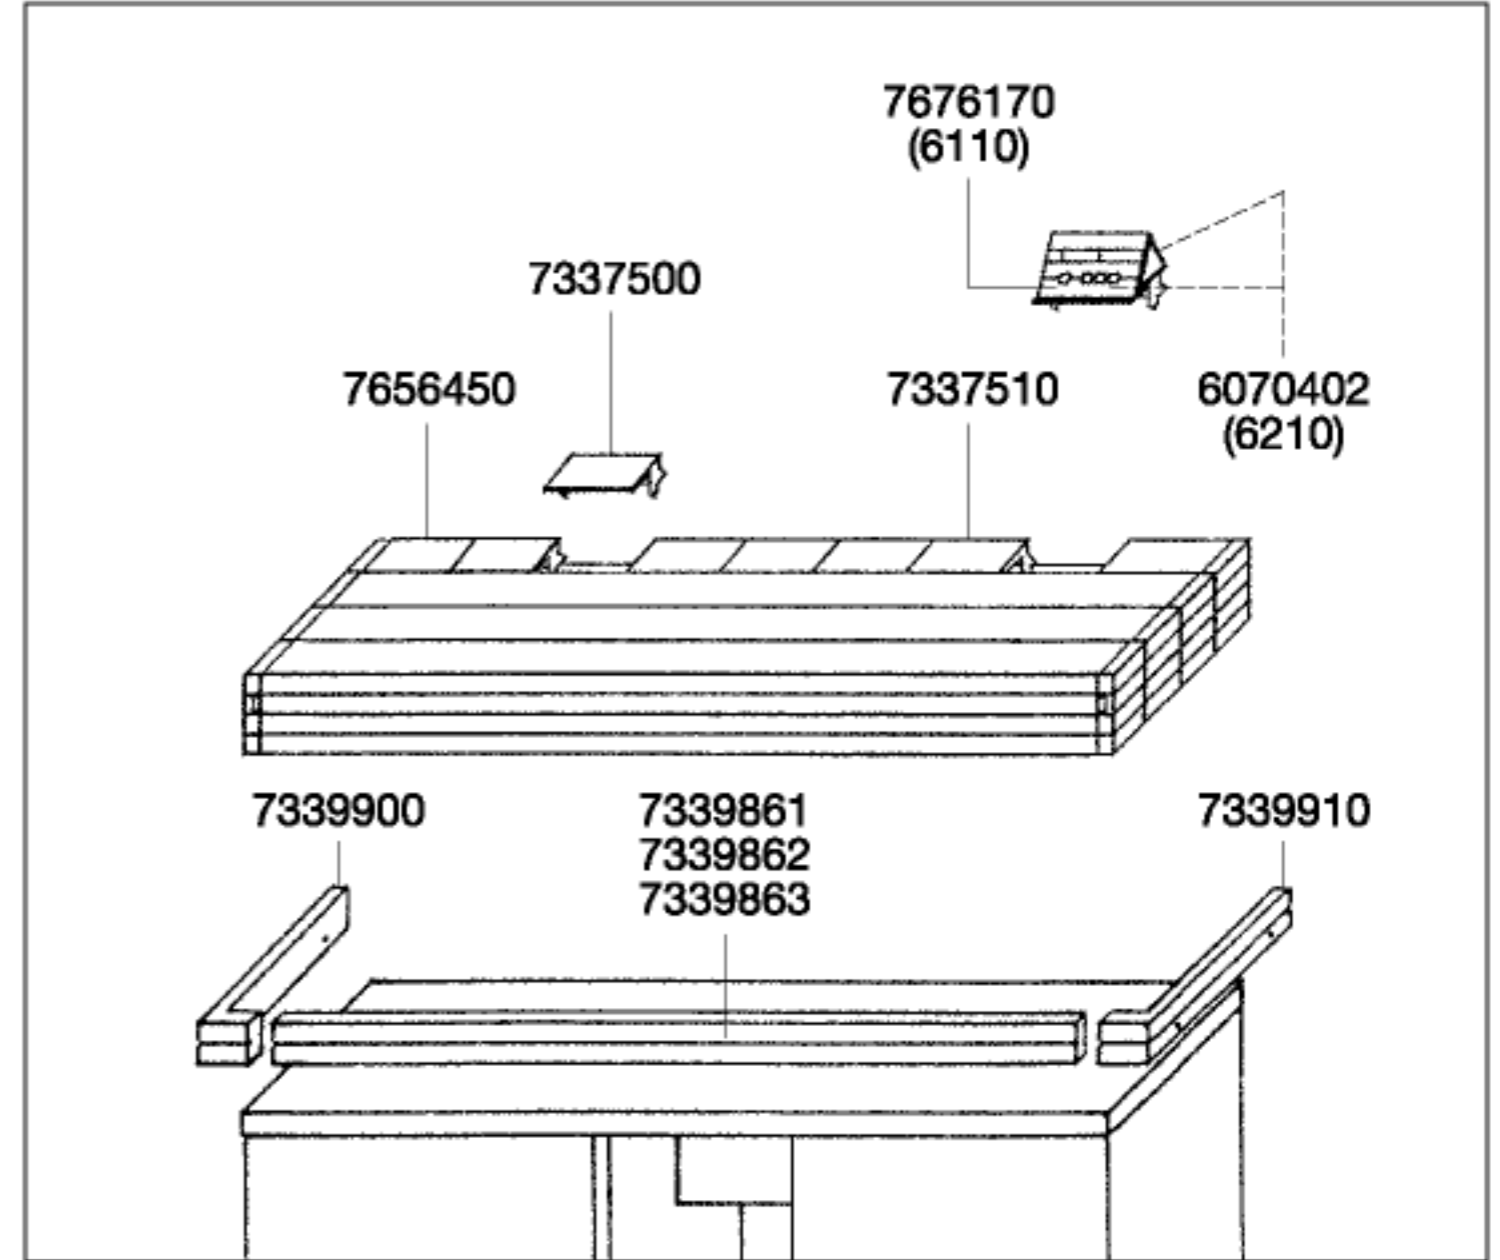

6110 Hood (100 cm)
6210 Hood (100 cm)

Order no.	Spare part	Colour
6070402	Module "timecontrol", 230-240 V/50 Hz for 6210	
6070439	Module "timecontrol", 120 V/60 Hz for 6210	
6071002	Installation light 100/2, 230-240 V/50 Hz (2 x 30 W) for 6110, 6210	
6071039	Installation light 100/2, 120 V/60 Hz (2 x 30 W) for 6110, 6210	
7336750	Push button release (2 pieces)	
7336850	Fastening screw for side panel (4 pieces)	
7337331	Front rim	anthracite
7337332	Front rim	bronze
7337333	Front rim	root wood
7337361	Rear rim	anthracite
7337362	Rear rim	bronze
7337500	Modular cover	
7337510	Module with cable outlet	
7339861	Front decor	anthracite
7339862	Front decor	bronze
7339863	Front decor	root wood
7339900	Side decor, left	
7339910	Side decor, right	
7507200	Side panel complete, with push button release, with spacer rubber	
7656450	External filter interface	
7670100	Aquarium hood, 100 cm anthr., without installation light and timecontrol	
7676170	Timer for 6110	