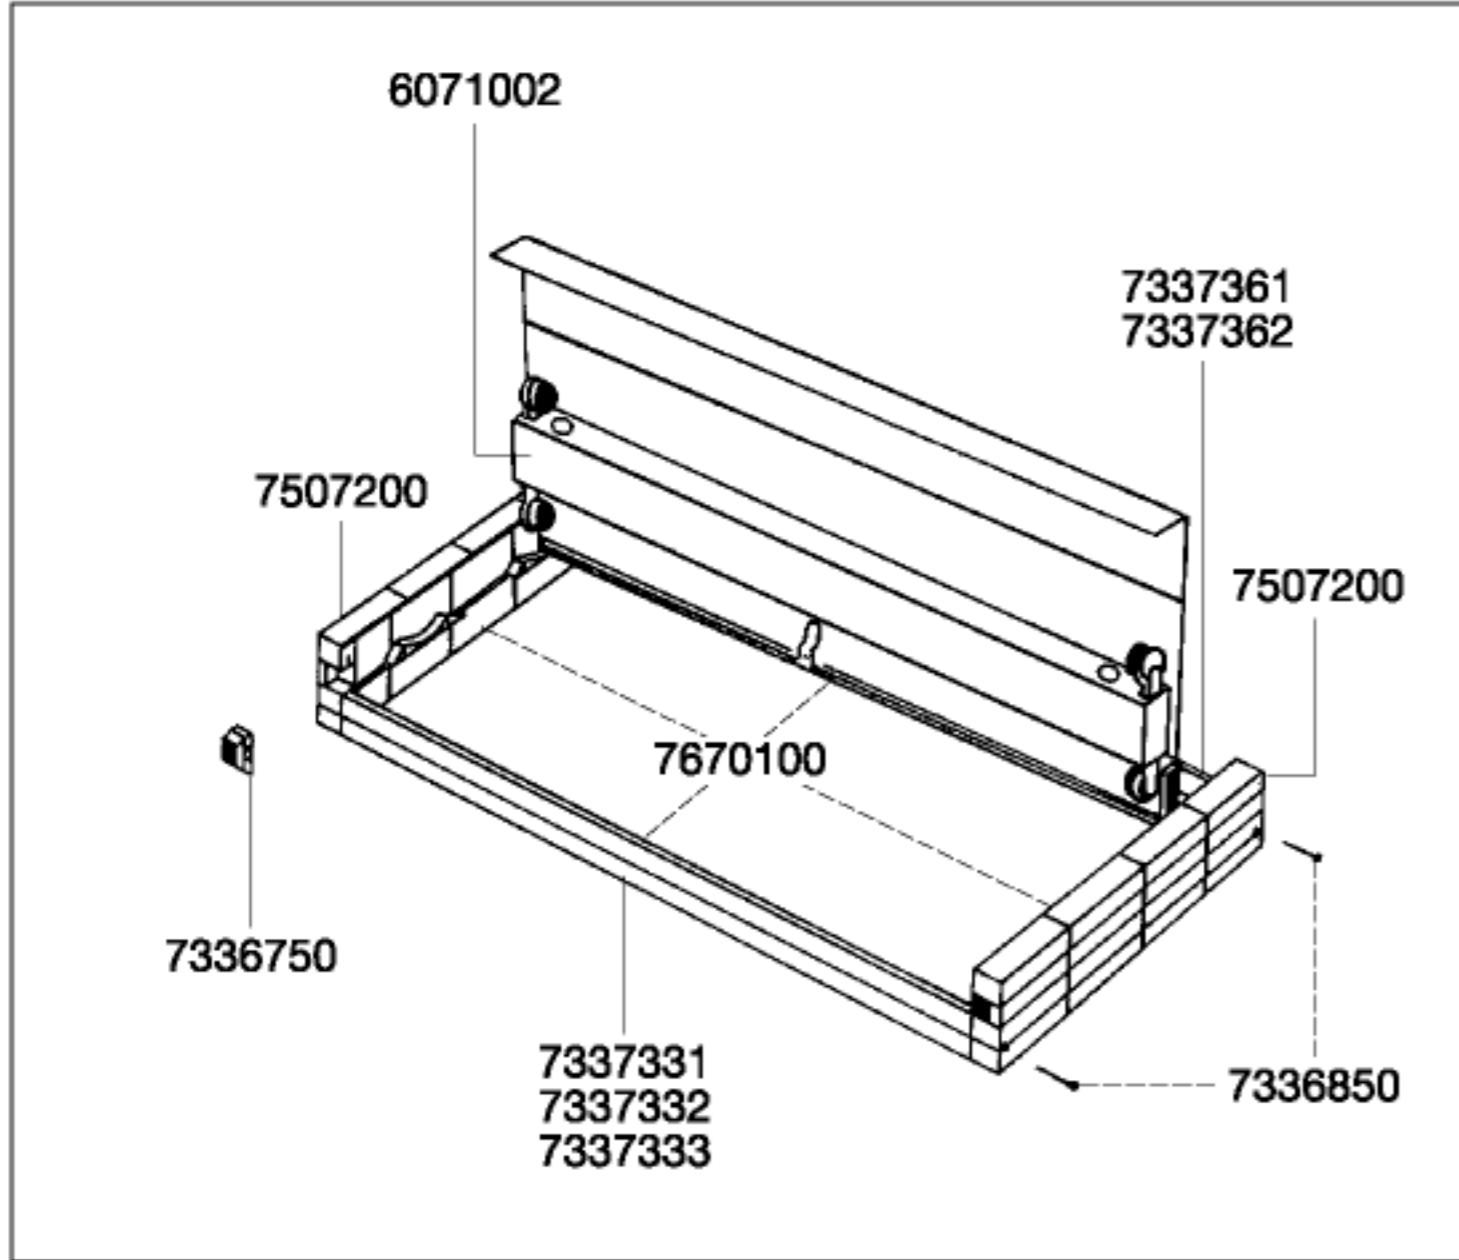

6110 Hood (100 cm)
6210 Hood (100 cm)

Order no.	Spare part	Colour
6070402	Module "timecontrol", 230-240 V/50 Hz for 6210	
6070439	Module "timecontrol", 120 V/60 Hz for 6210	
6071002	Installation light 100/2, 230-240 V/50 Hz (2 x 30 W) for 6110, 6210	
6071039	Installation light 100/2, 120 V/60 Hz (2 x 30 W) for 6110, 6210	
7336750	Push button release (2 pieces)	
7336850	Fastening screw for side panel (4 pieces)	
7337331	Front rim	anthracite
7337332	Front rim	bronze
7337333	Front rim	root wood
7337361	Rear rim	anthracite
7337362	Rear rim	bronze
7337500	Modular cover	
7337510	Module with cable outlet	
7339861	Front decor	anthracite
7339862	Front decor	bronze
7339863	Front decor	root wood
7339900	Side decor, left	
7339910	Side decor, right	
7507200	Side panel complete, with push button release, with spacer rubber	
7656450	External filter interface	
7670100	Aquarium hood, 100 cm anthr., without installation light and timecontrol	
7676170	Timer for 6110	