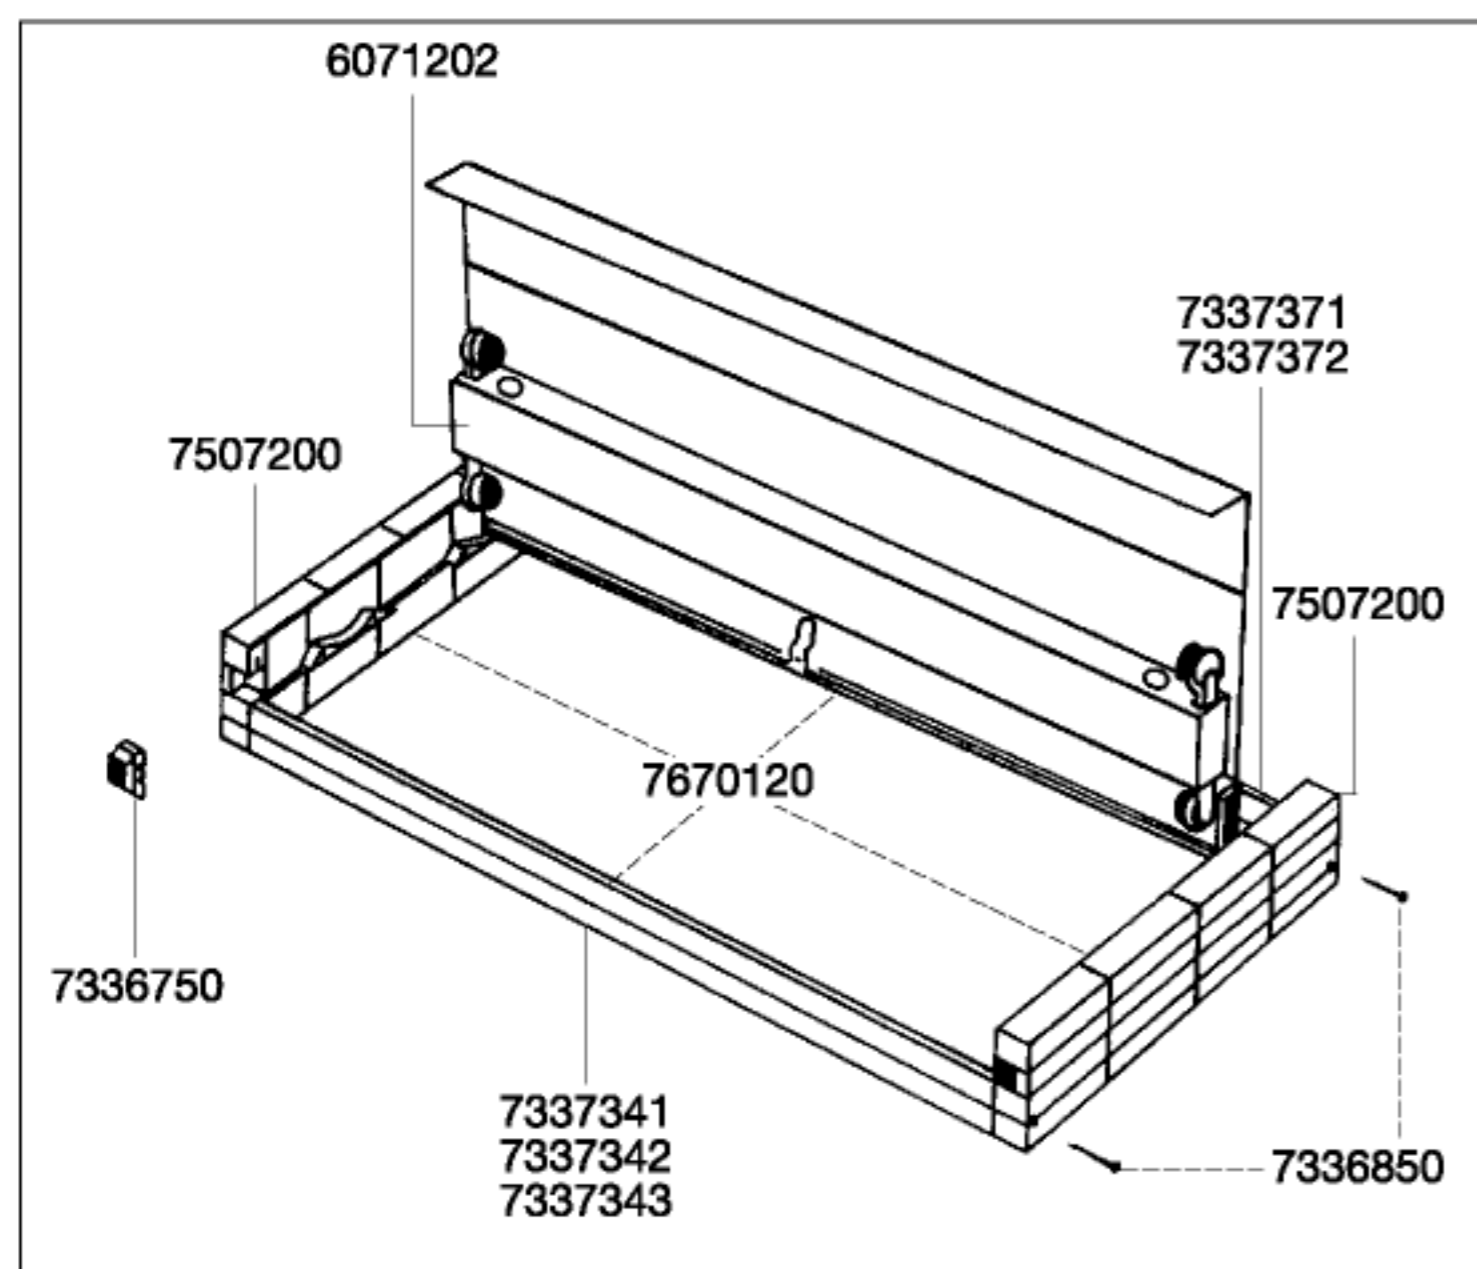

6112 Hood (120 cm)
6212 Hood (120 cm)

Order no.	Spare part	Colour
6070402	Module "timecontrol", 230-240 V/50 Hz for 6212	
6070439	Module "timecontrol", 120 V/60 Hz for 6212	
6072002	Installation light 120/2, 230-240 V/50 Hz (2 x 38/40 W) for 6112, 6212	
6071239	Installation light 120/2, 120 V/60 Hz (2 x 38/40 W) for 6112, 6212	
7336750	Push button release (2 pieces)	
7336850	Fastening screw for side panel (4 pieces)	
7337341	Front rim	anthracite
7337342	Front rim	bronze
7337343	Front rim	root wood
7337371	Rear rim	anthracite
7337372	Rear rim	bronze
7337500	Modular cover	
7337510	Module with cable outlet	
7337610	Spacer module	
7339871	Front decor	anthracite
7339872	Front decor	bronze
7339873	Front decor	root wood
7339900	Side decor, left	
7339910	Side decor, right	
7507200	Side panel complete, with push button release, with spacer rubber	
7656450	External filter interface	
7670120	Aquarium hood, 120 cm anthr., without installation light and timecontrol	
7676170	Timer for 6112	