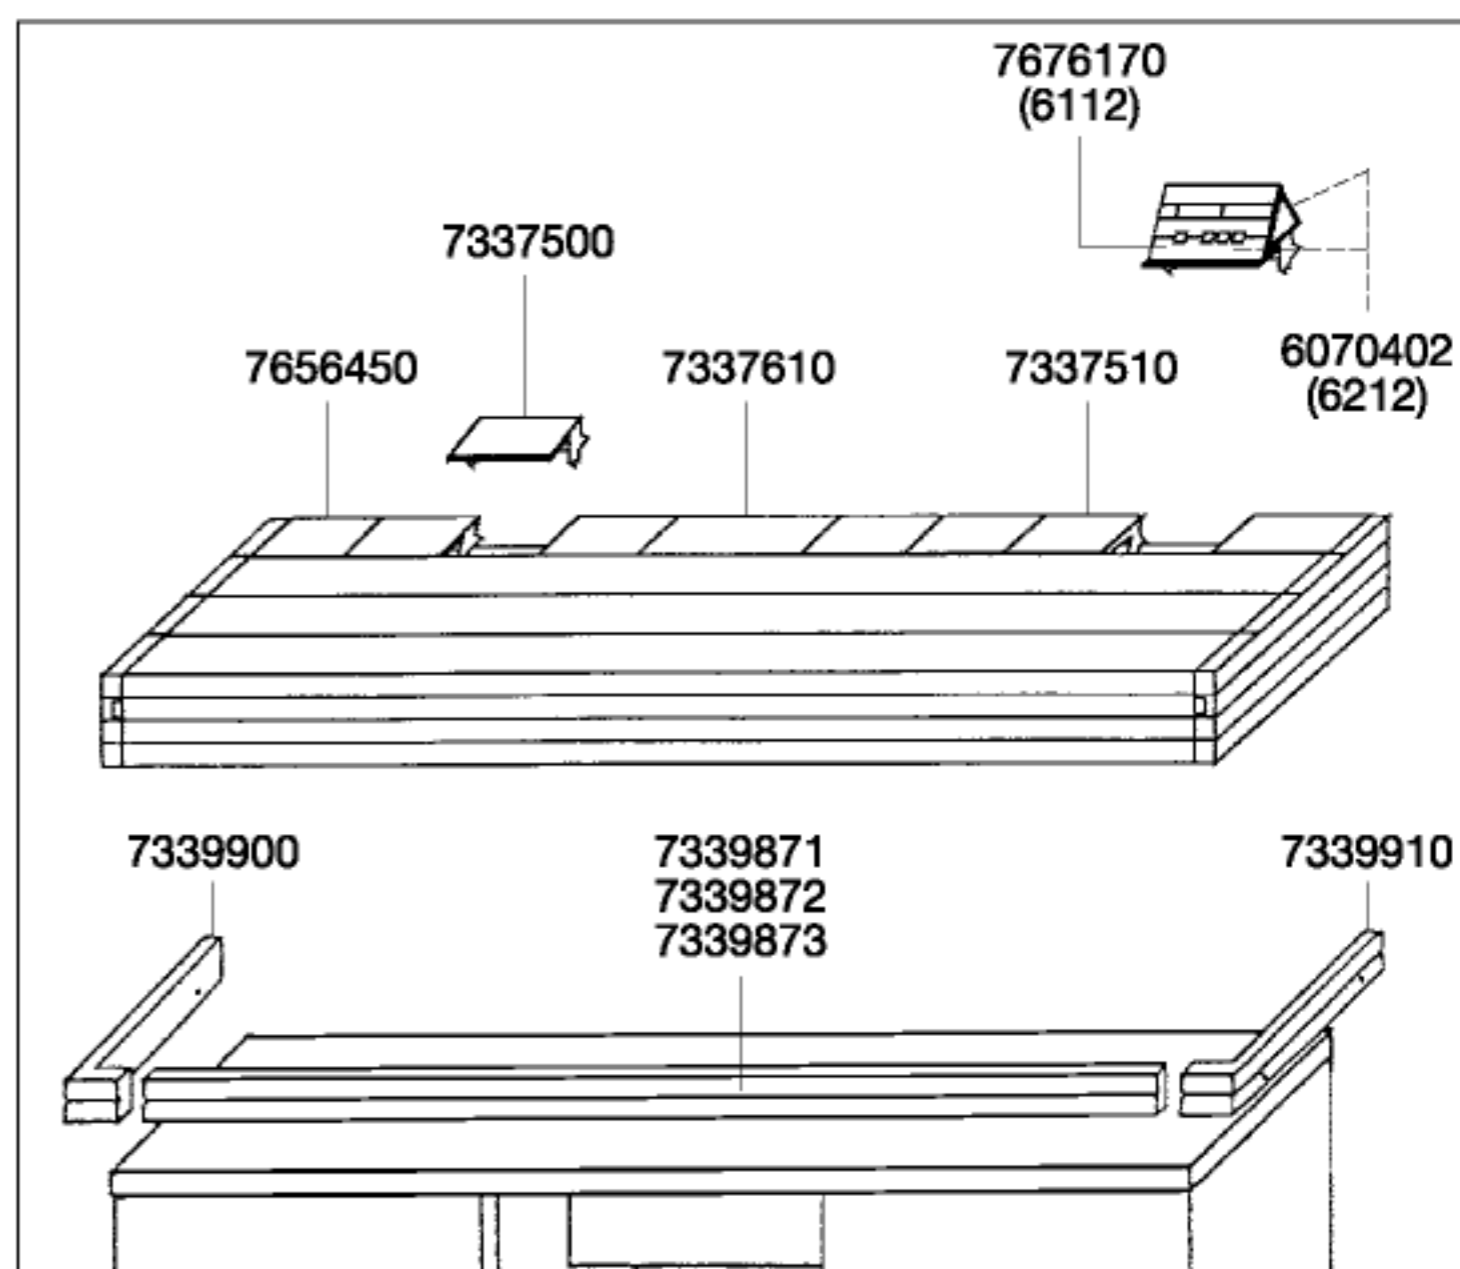

6112 Hood (120 cm)
6212 Hood (120 cm)

Order no.	Spare part	Colour
6070402	Module "timecontrol", 230-240 V/50 Hz for 6212	
6070439	Module "timecontrol", 120 V/60 Hz for 6212	
6072002	Installation light 120/2, 230-240 V/50 Hz (2 x 38/40 W) for 6112, 6212	
6071239	Installation light 120/2, 120 V/60 Hz (2 x 38/40 W) for 6112, 6212	
7336750	Push button release (2 pieces)	
7336850	Fastening screw for side panel (4 pieces)	
7337341	Front rim	anthracite
7337342	Front rim	bronze
7337343	Front rim	root wood
7337371	Rear rim	anthracite
7337372	Rear rim	bronze
7337500	Modular cover	
7337510	Module with cable outlet	
7337610	Spacer module	
7339871	Front decor	anthracite
7339872	Front decor	bronze
7339873	Front decor	root wood
7339900	Side decor, left	
7339910	Side decor, right	
7507200	Side panel complete, with push button release, with spacer rubber	
7656450	External filter interface	
7670120	Aquarium hood, 120 cm anthr., without installation light and timecontrol	
7676170	Timer for 6112	